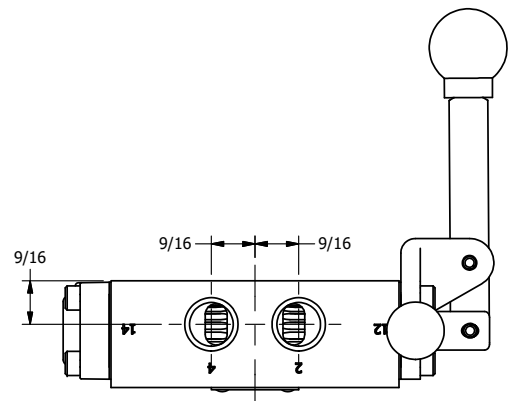

AAA
PRODUCTS
INTERNATIONAL

AAA PRODUCTS INTERNATIONAL
7114 Harry Hines Blvd
Dallas, TX 75235

TITLE: 3/8" SIDE PORT, LEVER, 3 POS,
SPR FLOAT CTR,
PINLOCK ABC, HVY DTY, 180D LVR

DRAWING NO.:
DIM_HY3GEHT

4

3

2