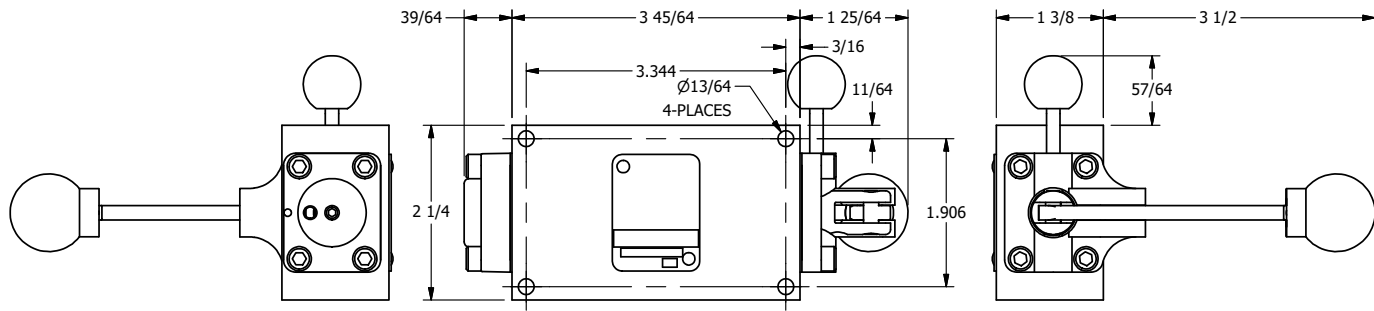

AAA
PRODUCTS
INTERNATIONAL

AAA PRODUCTS INTERNATIONAL
7114 Harry Hines Blvd
Dallas, TX 75235

TITLE: 3/8" SIDE PORT, LEVER, 3 POS,
SPR FLOAT CTR,
PINLOCK ABC, HVY DTY, 180D LVR

DRAWING NO.:
DIM_HY3GEHT

4

3

2