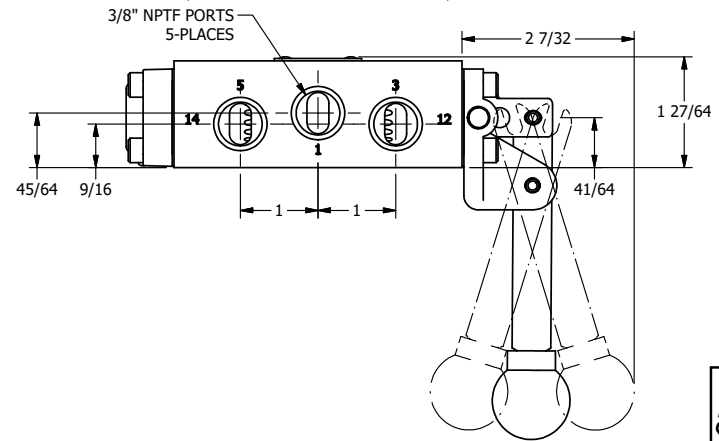

AAA
PRODUCTS
INTERNATIONAL

AAA PRODUCTS INTERNATIONAL
7114 Harry Hines Blvd
Dallas, TX 75235

TITLE: 3/8" SIDE PORT, LEVER, 3 POS,
SPR FLOAT CTR,
PINLOCK ABC, HVY DTY, 180D LVR

DRAWING NO.:
DIM_HY3GEHT

4

3

2