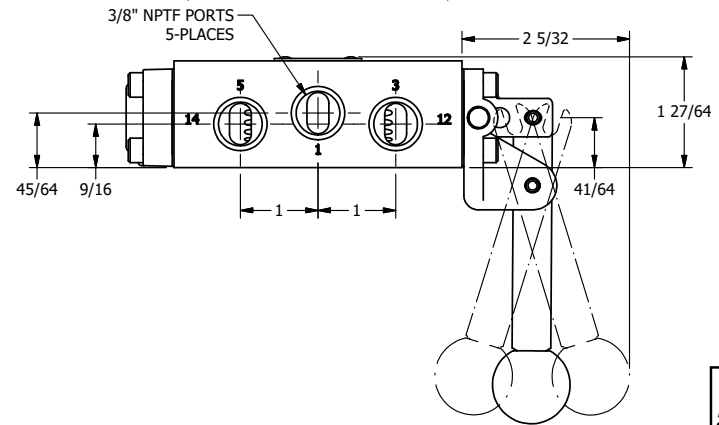

4

3

2

1

B

B

A

A

4

3

2

1

AAA
PRODUCTS
INTERNATIONAL

**AAA PRODUCTS
INTERNATIONAL**
7114 Harry Hines Blvd
Dallas, TX 75235

TITLE: 3/8" SIDE PORT, LEVER, 3 POS,
SPR FLOAT CTR, PINLOCK ABC,
HVY DTY, RED KNOB, 180D LVR

DRAWING NO.:
DIM_HY3GEHJT

THE INFORMATION CONTAINED WITHIN THIS DOCUMENT IS PROPRIETARY TO AAA PRODUCTS AND MAY NOT BE DISCLOSED WITHOUT PRIOR WRITTEN CONSENT