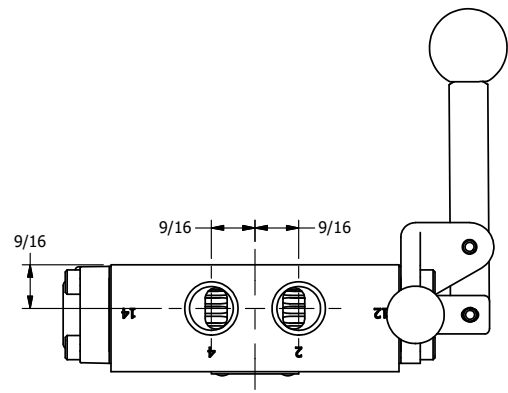

4

3

2

1

B

B

A

A

4

3

2

1

AAA
PRODUCTS
INTERNATIONAL

**AAA PRODUCTS
INTERNATIONAL**
7114 Harry Hines Blvd
Dallas, TX 75235

TITLE: 3/8" SIDE PORT, LEVER, 3 POS,
SPR FLOAT CTR, PINLOCK ABC,
HVY DTY, RED KNOB, 180D LVR

DRAWING NO.:
DIM_HY3GEHJT

THE INFORMATION CONTAINED WITHIN THIS DOCUMENT IS PROPRIETARY TO AAA PRODUCTS AND MAY NOT BE DISCLOSED WITHOUT PRIOR WRITTEN CONSENT