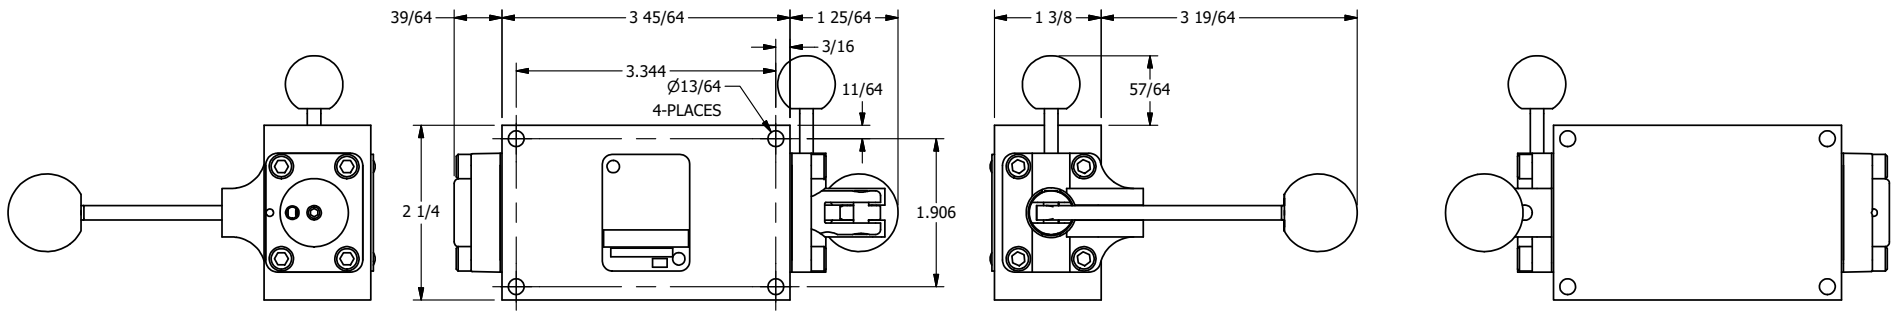

4

3

2

1

B

B

A

A

4

3

2

1

AAA
PRODUCTS
INTERNATIONAL

**AAA PRODUCTS
INTERNATIONAL**
7114 Harry Hines Blvd
Dallas, TX 75235

TITLE: 3/8" SIDE PORT, LEVER, 3 POS,
SPR FLOAT CTR, PINLOCK ABC,
HVY DTY, RED KNOB, 180D LVR

DRAWING NO.:
DIM_HY3GEHJT

THE INFORMATION CONTAINED WITHIN THIS DOCUMENT IS PROPRIETARY TO AAA PRODUCTS AND MAY NOT BE DISCLOSED WITHOUT PRIOR WRITTEN CONSENT