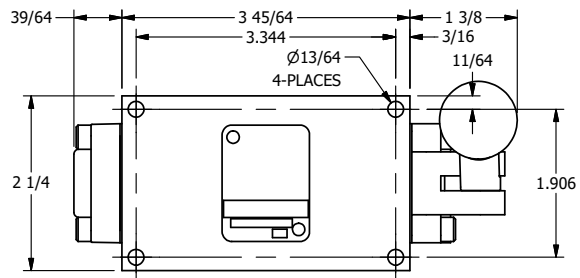

4

3

2

1

AAA
PRODUCTS
INTERNATIONAL

**AAA PRODUCTS
INTERNATIONAL**
7114 Harry Hines Blvd
Dallas, TX 75235

TITLE: 3/8" SIDE PORT, LEVER, 3 POS,
SPR FLOAT CTR,
BENT LVR RT, LOCKOUT B

DRAWING NO.:
DIM_HY3GBRLO