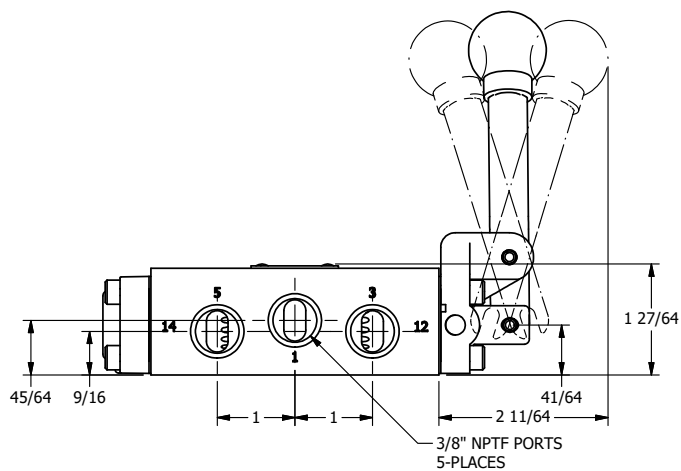

4

3

2

1

AAA
PRODUCTS
INTERNATIONAL

**AAA PRODUCTS
INTERNATIONAL**
7114 Harry Hines Blvd
Dallas, TX 75235

TITLE: 3/8" SIDE PORT, LEVER, 3 POS,
SPR FLOAT CTR,
BENT LVR RT, LOCKOUT B

DRAWING NO.:
DIM_HY3GBRLO