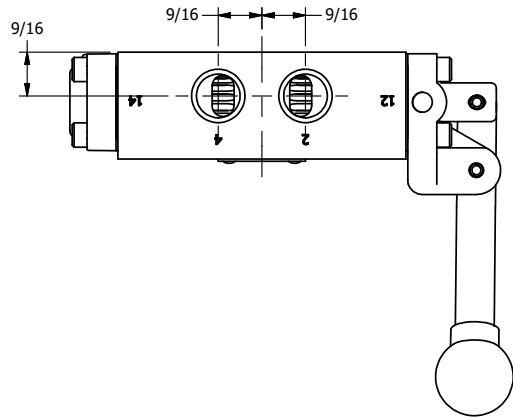

4

3

2

1

AAA
PRODUCTS
INTERNATIONAL

**AAA PRODUCTS
INTERNATIONAL**
7114 Harry Hines Blvd
Dallas, TX 75235

TITLE: 3/8" SIDE PORT, LEVER, 3 POS,
SPR FLOAT CTR,
BENT LVR RT, LOCKOUT B

DRAWING NO.:
DIM_HY3GBRLO