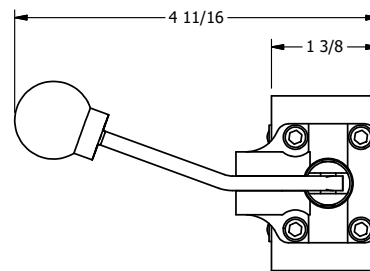

4

3

2

1

AAA
PRODUCTS
INTERNATIONAL

**AAA PRODUCTS
INTERNATIONAL**
7114 Harry Hines Blvd
Dallas, TX 75235

TITLE: 3/8" SIDE PORT, LEVER, 3 POS,
SPR FLOAT CTR,
BENT LVR RT, LOCKOUT B

DRAWING NO.:
DIM_HY3GBRLO