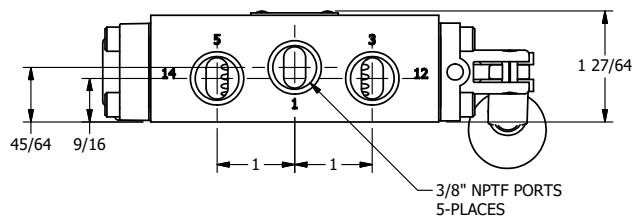

4

3

2

1

4

3

2

1

AAA
PRODUCTS
INTERNATIONAL

**AAA PRODUCTS
INTERNATIONAL**
7114 Harry Hines Blvd
Dallas, TX 75235

TITLE: 3/8" SIDE PORT, LEVER, 3 POS,
SPR FLOAT CTR,
BNT LVR RT, RED KNOB, 90D LVR

DRAWING NO.:
DIM_HY3GBRJR

THE INFORMATION CONTAINED WITHIN THIS DOCUMENT IS PROPRIETARY TO AAA PRODUCTS AND MAY NOT BE DISCLOSED WITHOUT PRIOR WRITTEN CONSENT