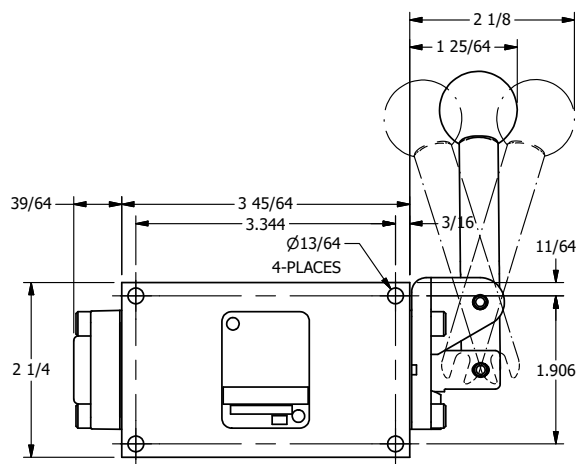

4

3

2

1

4

3

2

1

AAA
PRODUCTS
INTERNATIONAL

**AAA PRODUCTS
INTERNATIONAL**
7114 Harry Hines Blvd
Dallas, TX 75235

TITLE: 3/8" SIDE PORT, LEVER, 3 POS,
SPR FLOAT CTR,
BNT LVR RT, RED KNOB, 90D LVR

DRAWING NO.:
DIM_HY3GBRJR