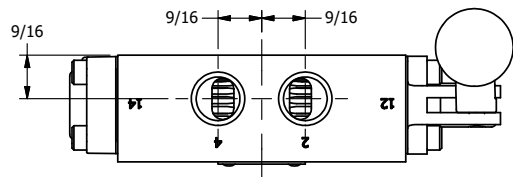

4

3

2

1

4

3

2

1

AAA
PRODUCTS
INTERNATIONAL

**AAA PRODUCTS
INTERNATIONAL**
7114 Harry Hines Blvd
Dallas, TX 75235

TITLE: 3/8" SIDE PORT, LEVER, 3 POS,
SPR FLOAT CTR,
BNT LVR RT, RED KNOB, 90D LVR

DRAWING NO.:
DIM_HY3GBRJR