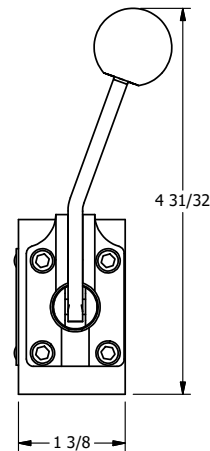

4

3

2

1

4

3

2

1

AAA
PRODUCTS
INTERNATIONAL

**AAA PRODUCTS
INTERNATIONAL**
7114 Harry Hines Blvd
Dallas, TX 75235

TITLE: 3/8" SIDE PORT, LEVER, 3 POS,
SPR FLOAT CTR,
BNT LVR RT, RED KNOB, 90D LVR

DRAWING NO.:
DIM_HY3GBRJR