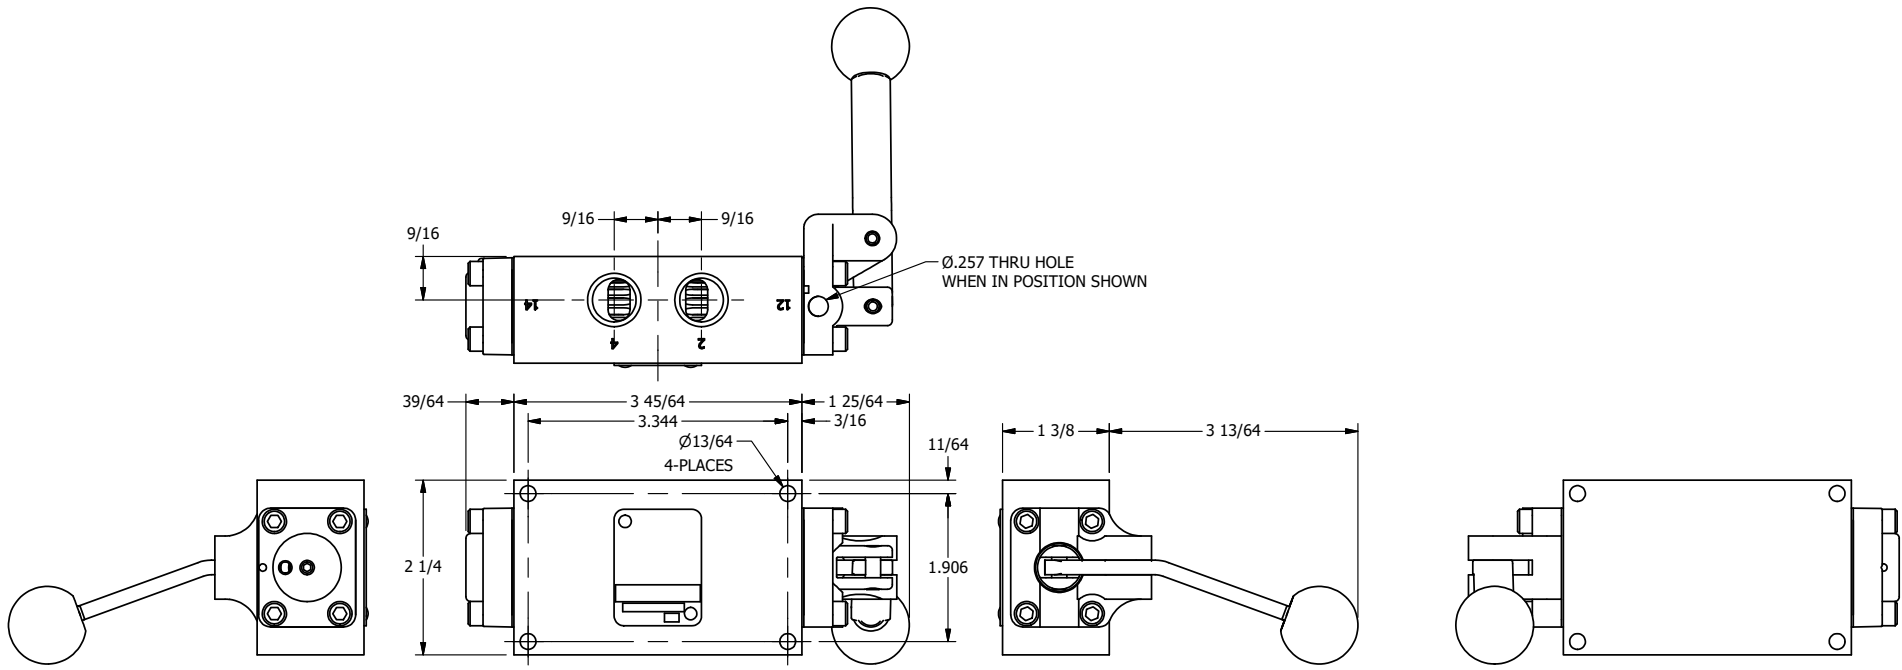

4

3

2

1

B

B

A

A

AAA
PRODUCTS
INTERNATIONAL

**AAA PRODUCTS
INTERNATIONAL**
7114 Harry Hines Blvd
Dallas, TX 75235

TITLE: 3/8" SIDE PORT, LEVER, 3 POS,
SPR FLOAT CTR, BNT LVR RT,
RED KNOB, LOCKOUT B, 180D LVR

DRAWING NO.:
DIM_HY3GBRJLOT

4

3

2

1

THE INFORMATION CONTAINED WITHIN THIS DOCUMENT IS PROPRIETARY TO AAA PRODUCTS AND MAY NOT BE DISCLOSED WITHOUT PRIOR WRITTEN CONSENT