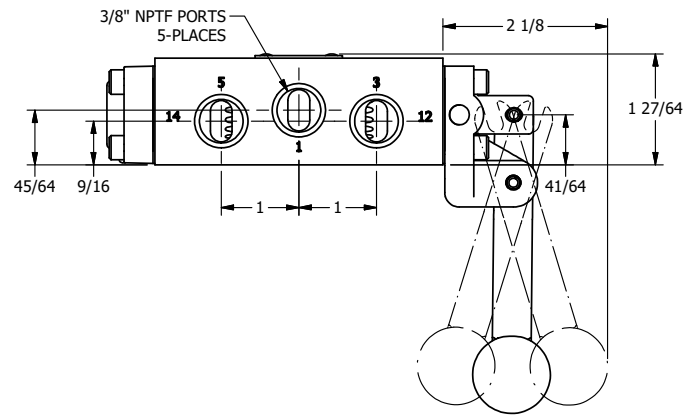

**AAA**  
PRODUCTS  
INTERNATIONAL

**AAA PRODUCTS  
INTERNATIONAL**  
7114 Harry Hines Blvd  
Dallas, TX 75235

TITLE: 3/8" SIDE PORT, LEVER, 3 POS,  
SPR FLOAT CTR, BNT LVR RT,  
RED KNOB, LOCKOUT B, 180D LVR

DRAWING NO.:  
DIM\_HY3GBRJLOT

4

3

2

1

THE INFORMATION CONTAINED WITHIN THIS DOCUMENT IS PROPRIETARY TO AAA PRODUCTS AND MAY NOT BE DISCLOSED WITHOUT PRIOR WRITTEN CONSENT