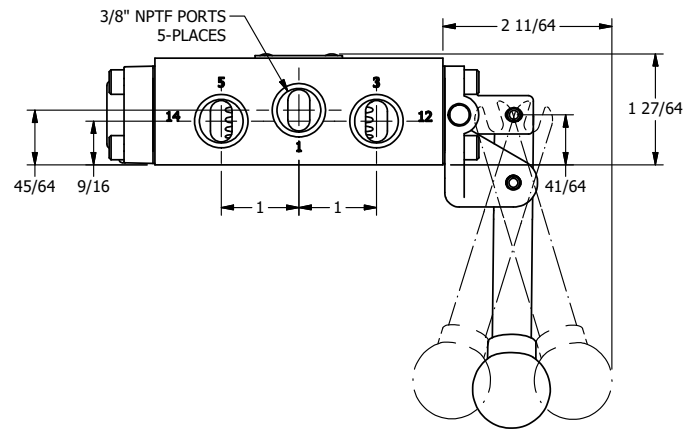

AAA
PRODUCTS
INTERNATIONAL

AAA PRODUCTS INTERNATIONAL
7114 Harry Hines Blvd
Dallas, TX 75235

TITLE: 3/8" SIDE PORT, LEVER, 3 POS,
SPR FLOAT CTR, BNT LVR RT,
HVY DTY, LOCKOUT B, 180D LVR

DRAWING NO.:
DIM_HY3GBRHL0T