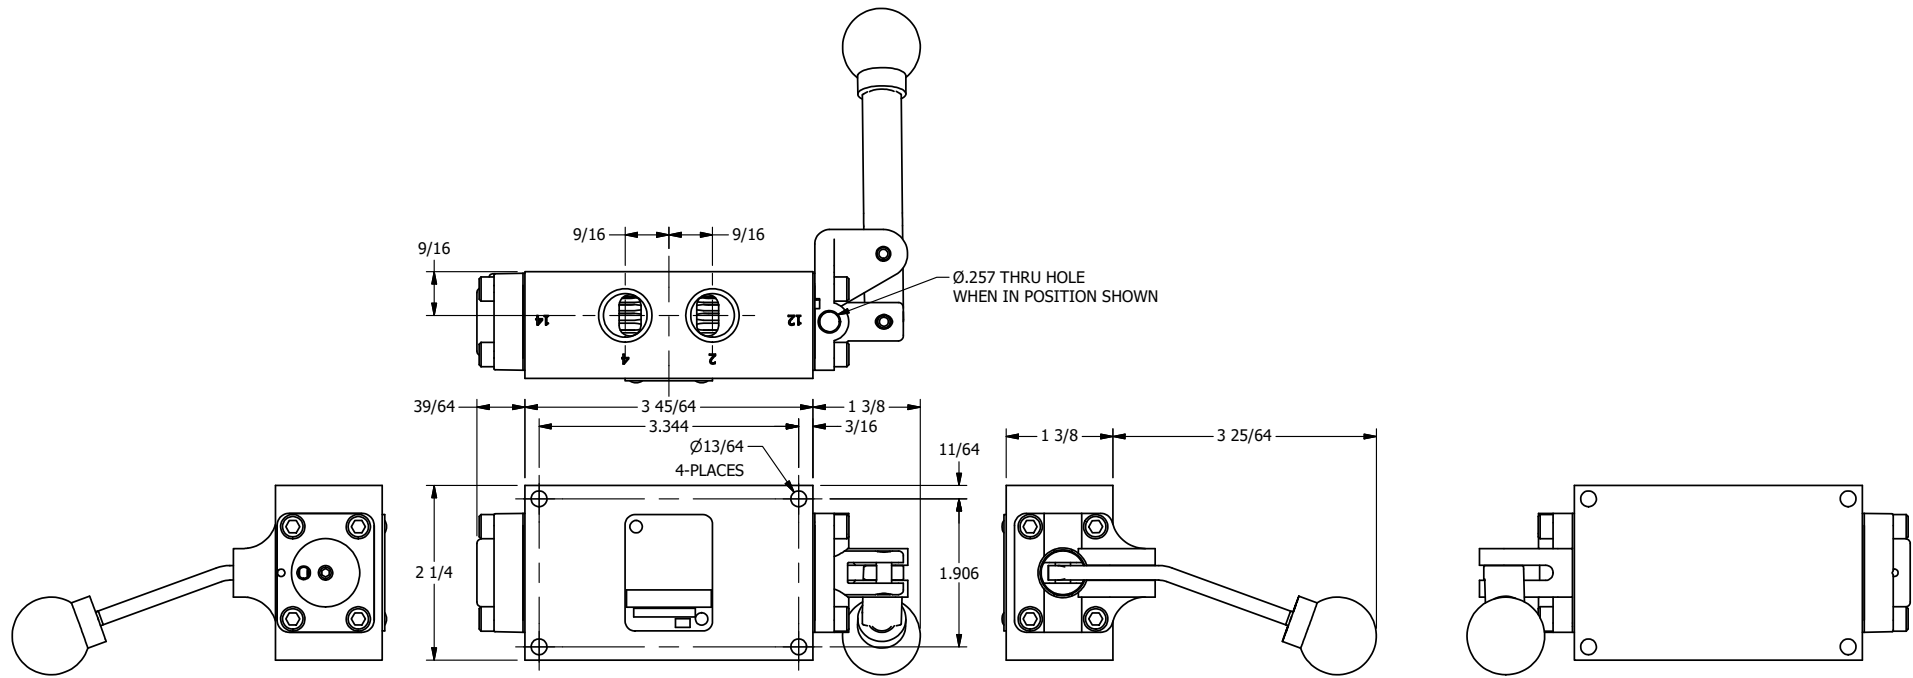

4

3

2

1

B

B

A

A

AAA
PRODUCTS
INTERNATIONAL

AAA PRODUCTS INTERNATIONAL
7114 Harry Hines Blvd
Dallas, TX 75235

TITLE: 3/8" SIDE PORT, LEVER, 3 POS,
SPR FLOAT CTR, BNT LVR RT,
HVY DTY, LOCKOUT B, 180D LVR

DRAWING NO.:
DIM_HY3GBRHL0T

4

3

2

1

THE INFORMATION CONTAINED WITHIN THIS DOCUMENT IS PROPRIETARY TO AAA PRODUCTS AND MAY NOT BE DISCLOSED WITHOUT PRIOR WRITTEN CONSENT