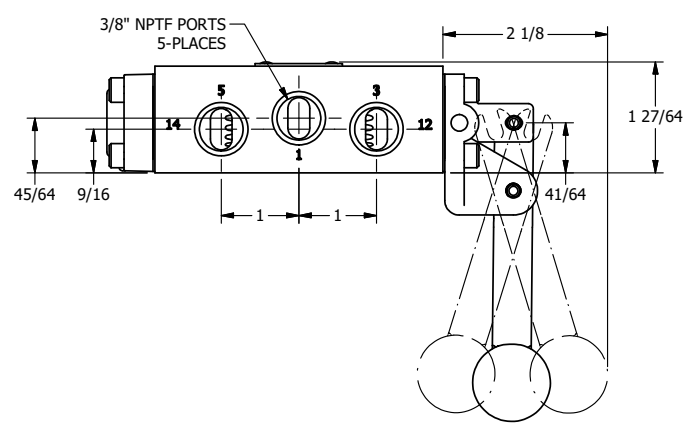

4

3

2

1

A

A

AAA
PRODUCTS
INTERNATIONAL

**AAA PRODUCTS
INTERNATIONAL**
7114 Harry Hines Blvd
Dallas, TX 75235

TITLE: 3/8" SIDE PORT, LEVER, 3 POS,
SPR FLOAT CTR, BNT LVR RT,
HVY DTY, RED KNOB, 180D LVR

DRAWING NO.:
DIM_HY3GBRHJT

THE INFORMATION CONTAINED WITHIN THIS DOCUMENT IS PROPRIETARY TO AAA PRODUCTS AND MAY NOT BE DISCLOSED WITHOUT PRIOR WRITTEN CONSENT