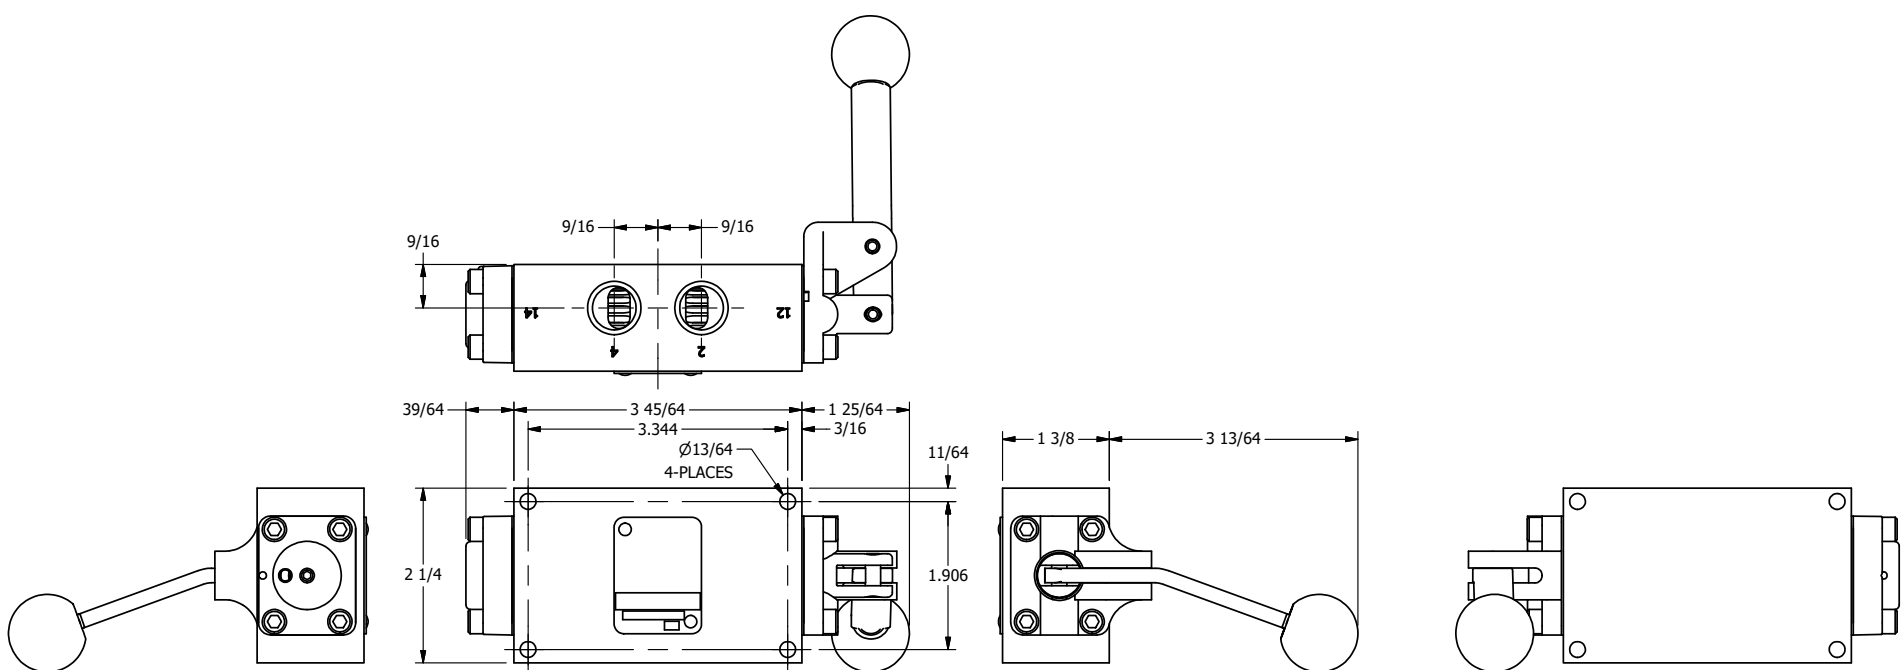

4

3

2

1

B

B

A

A

4

3

2

1

A

A

AAA
PRODUCTS
INTERNATIONAL

**AAA PRODUCTS
INTERNATIONAL**
7114 Harry Hines Blvd
Dallas, TX 75235

TITLE: 3/8" SIDE PORT, LEVER, 3 POS,
SPR FLOAT CTR, BNT LVR RT,
HVY DTY, RED KNOB, 180D LVR

DRAWING NO.:
DIM_HY3GBRHJT

THE INFORMATION CONTAINED WITHIN THIS DOCUMENT IS PROPRIETARY TO AAA PRODUCTS AND MAY NOT BE DISCLOSED WITHOUT PRIOR WRITTEN CONSENT