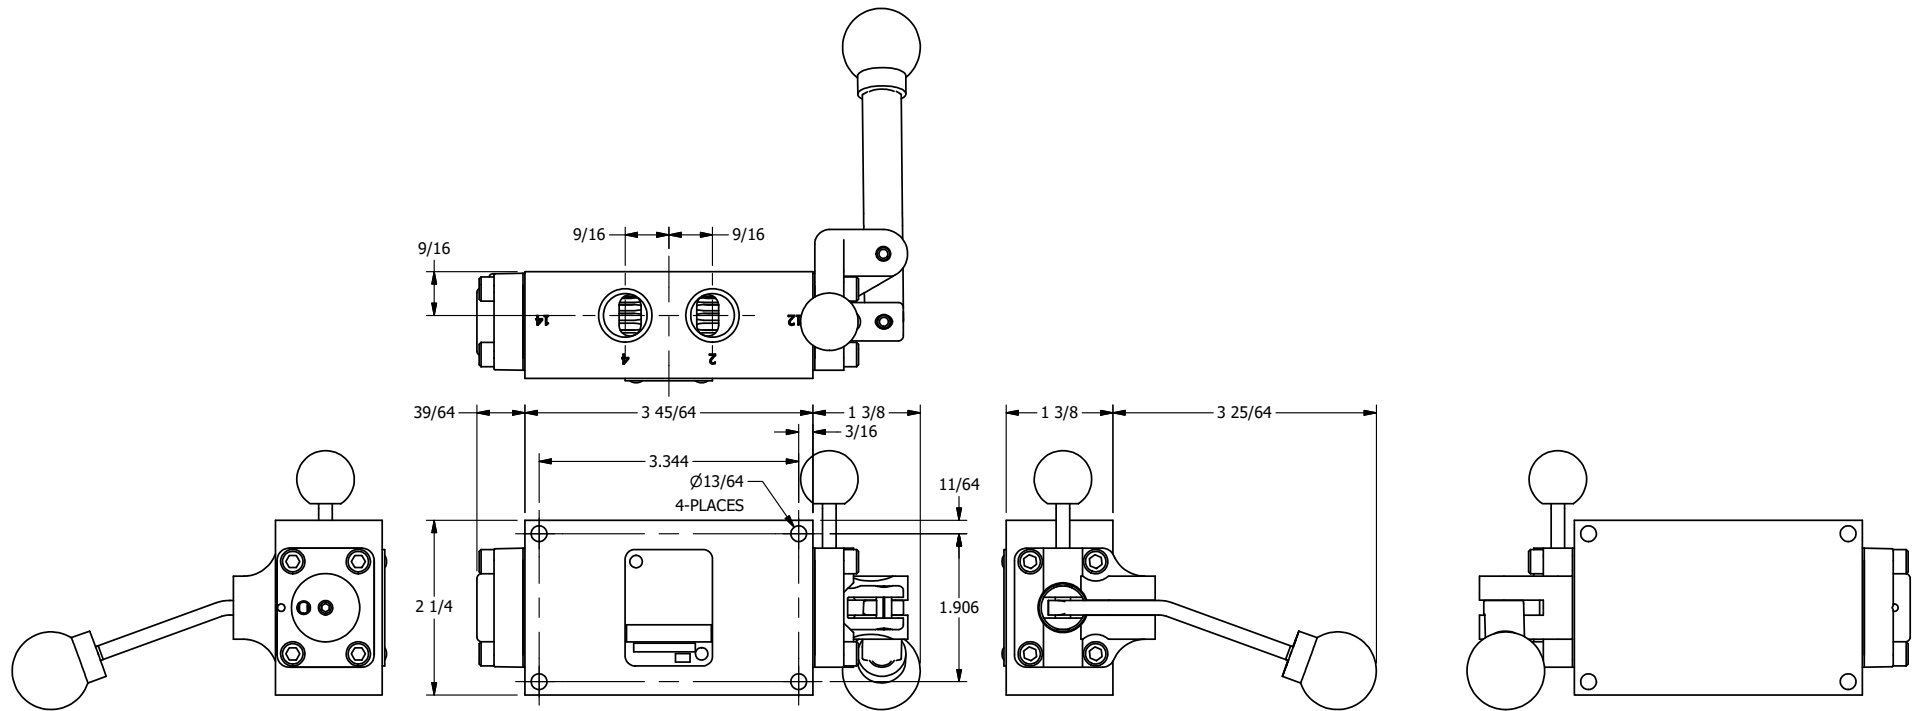

4

3

2

1

B

B

A

A

AAA
PRODUCTS
INTERNATIONAL

AAA PRODUCTS INTERNATIONAL
7114 Harry Hines Blvd
Dallas, TX 75235

TITLE: 3/8" SIDE PORT, LEVER, 3 POS,
SPR FLOAT CTR,
BNT LVR RT, PINLOCK ABC, 180D LVR

DRAWING NO.:
DIM_HY3GBRET

4

3

2

1

THE INFORMATION CONTAINED WITHIN THIS DOCUMENT IS PROPRIETARY TO AAA PRODUCTS AND MAY NOT BE DISCLOSED WITHOUT PRIOR WRITTEN CONSENT