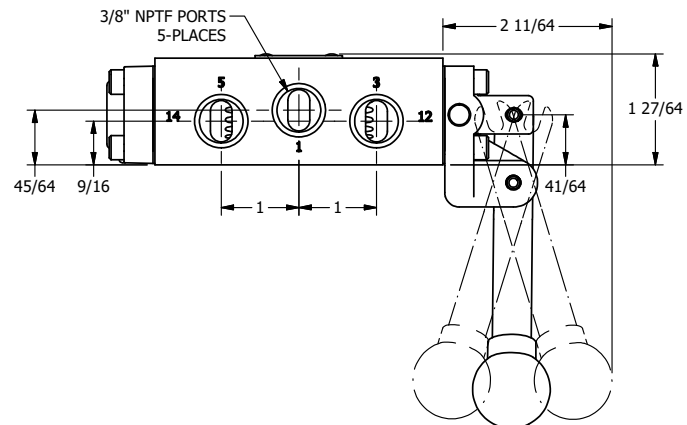

AAA
PRODUCTS
INTERNATIONAL

AAA PRODUCTS INTERNATIONAL
7114 Harry Hines Blvd
Dallas, TX 75235

TITLE: 3/8" SIDE PORT, LEVER, 3 POS,
SPR FLOAT CTR,
BNT LVR RT, PINLOCK ABC, 180D LVR

DRAWING NO.:
DIM_HY3GBRET