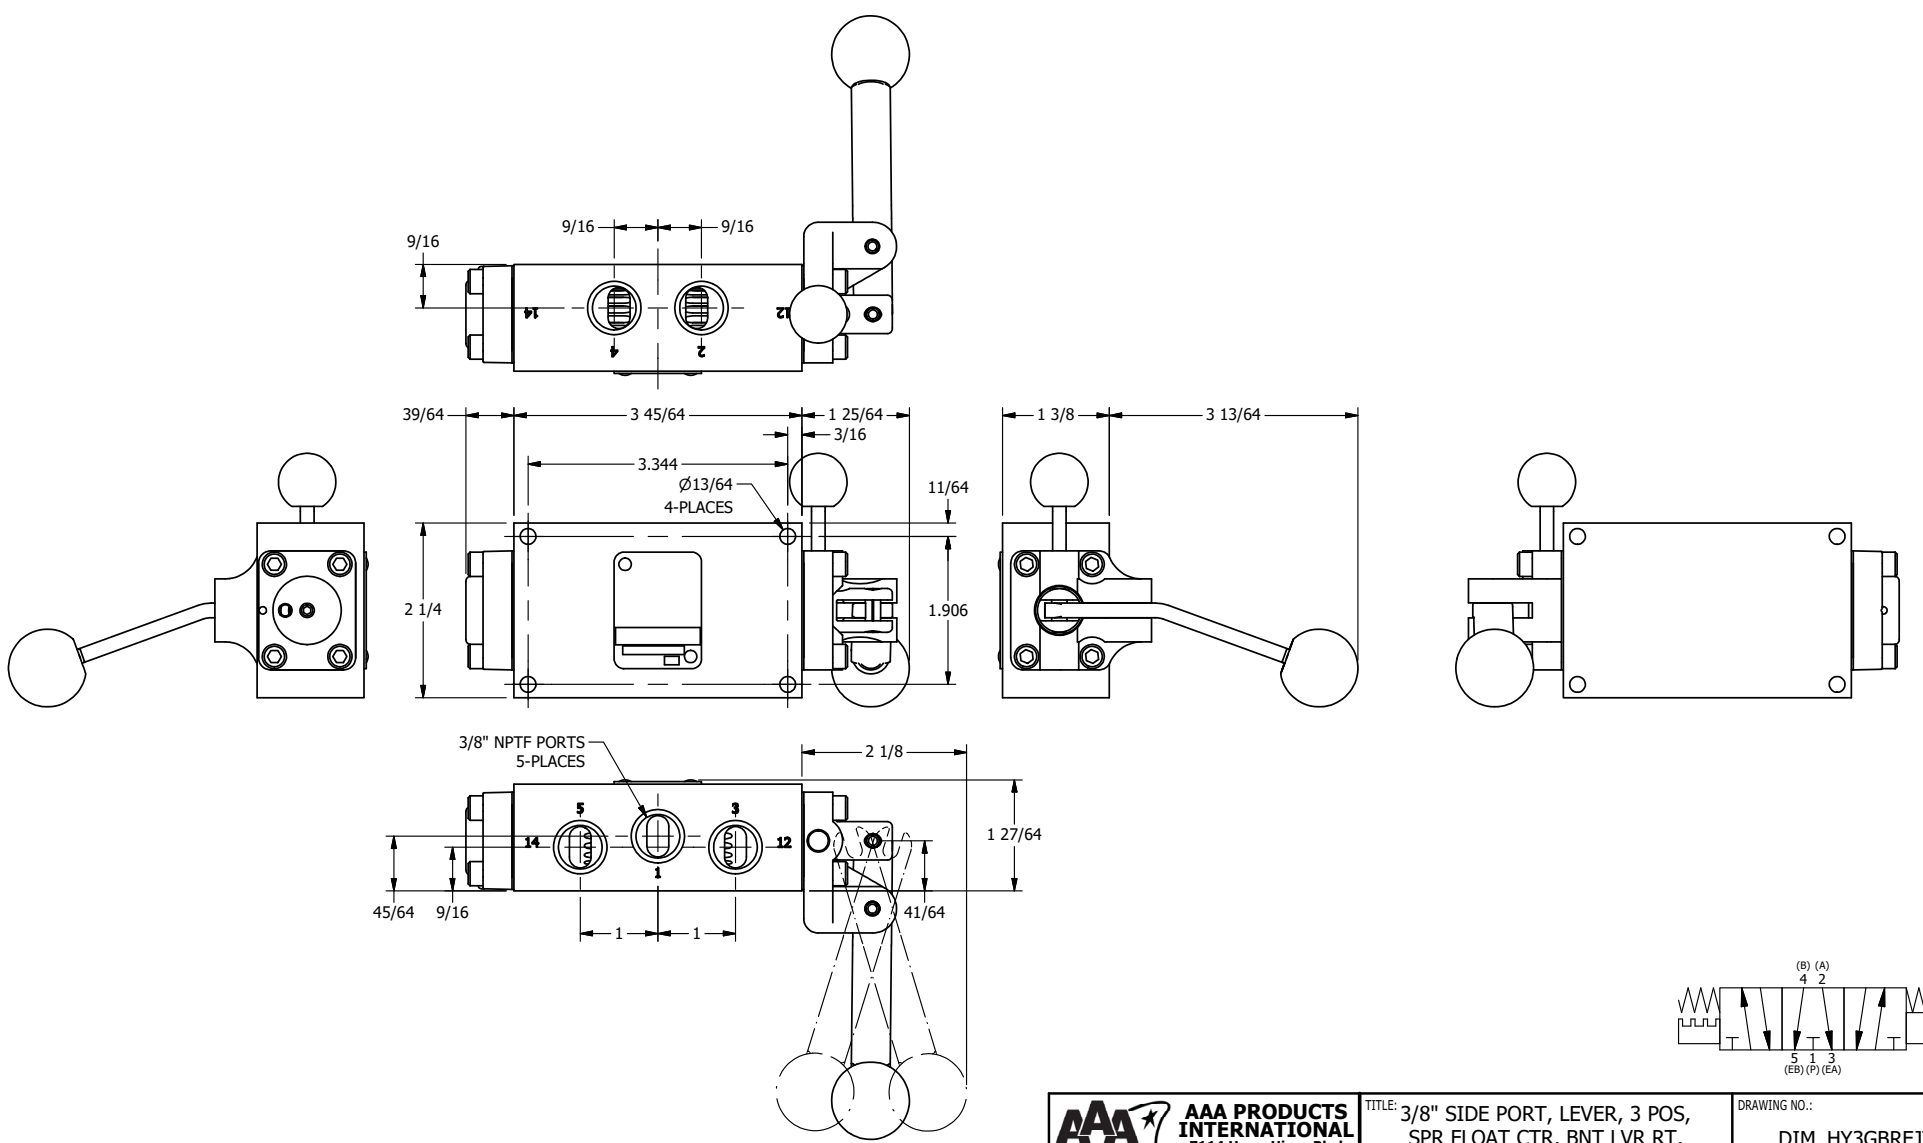

**AAA**  
PRODUCTS  
INTERNATIONAL

**AAA PRODUCTS INTERNATIONAL**  
7114 Harry Hines Blvd  
Dallas, TX 75235

TITLE: 3/8" SIDE PORT, LEVER, 3 POS,  
SPR FLOAT CTR, BNT LVR RT,  
PINLOCK ABC, RED KNOB, 180D LVR

DRAWING NO.:  
DIM\_HY3GBREJT

THE INFORMATION CONTAINED WITHIN THIS DOCUMENT IS PROPRIETARY TO AAA PRODUCTS AND MAY NOT BE DISCLOSED WITHOUT PRIOR WRITTEN CONSENT

4

3

2

1