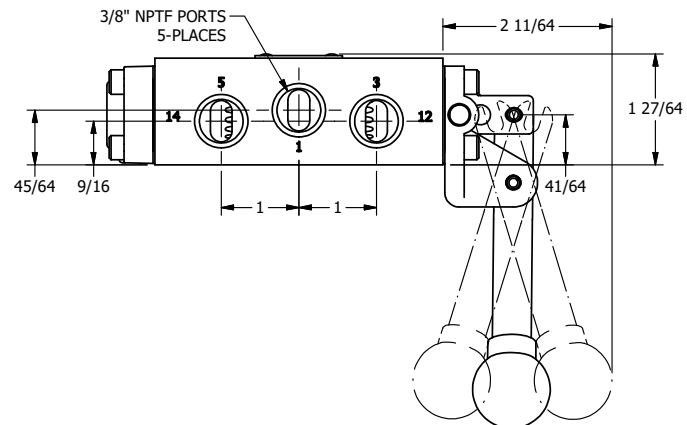

AAA
PRODUCTS
INTERNATIONAL

**AAA PRODUCTS
INTERNATIONAL**
7114 Harry Hines Blvd
Dallas, TX 75235

TITLE: 3/8" SIDE PORT, LEVER, 3 POS,
SPR FLOAT CTR, BNT LVR RT,
PINLOCK ABC, HVY DTY, 180D LVR

DRAWING NO.:
DIM_HY3GBREHT