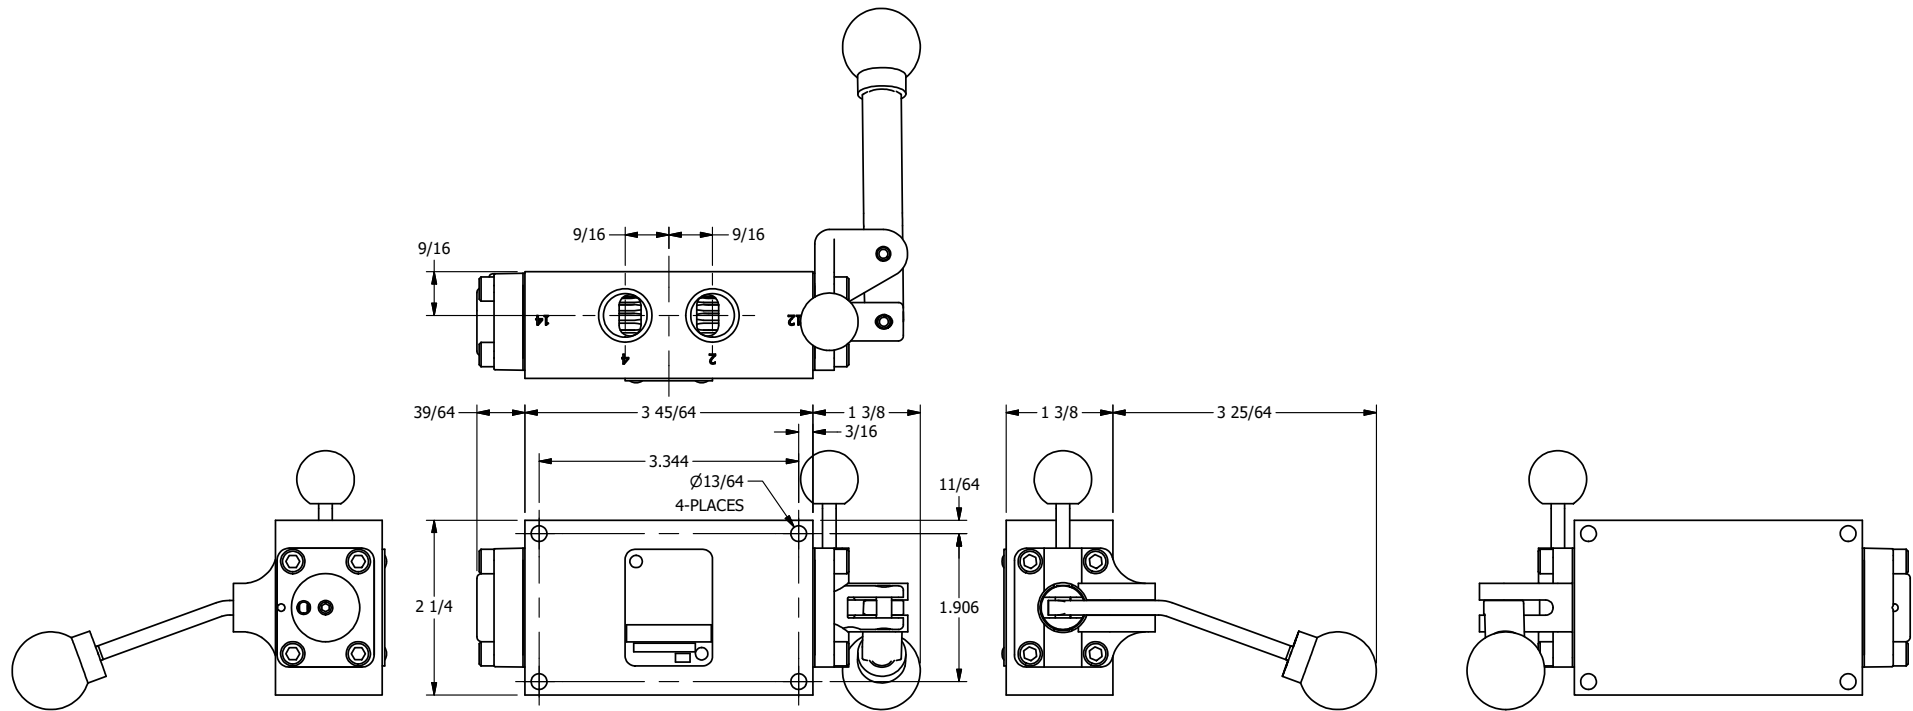

4

3

2

1

B

B

A

A

AAA
PRODUCTS
INTERNATIONAL

**AAA PRODUCTS
INTERNATIONAL**
7114 Harry Hines Blvd
Dallas, TX 75235

TITLE: 3/8" SIDE PORT, LEVER, 3 POS,
SPR FLOAT CTR, BNT LVR RT,
PINLOCK ABC, HVY DTY, 180D LVR

DRAWING NO.:
DIM_HY3GBREHT

4

3

2

1

THE INFORMATION CONTAINED WITHIN THIS DOCUMENT IS PROPRIETARY TO AAA PRODUCTS AND MAY NOT BE DISCLOSED WITHOUT PRIOR WRITTEN CONSENT