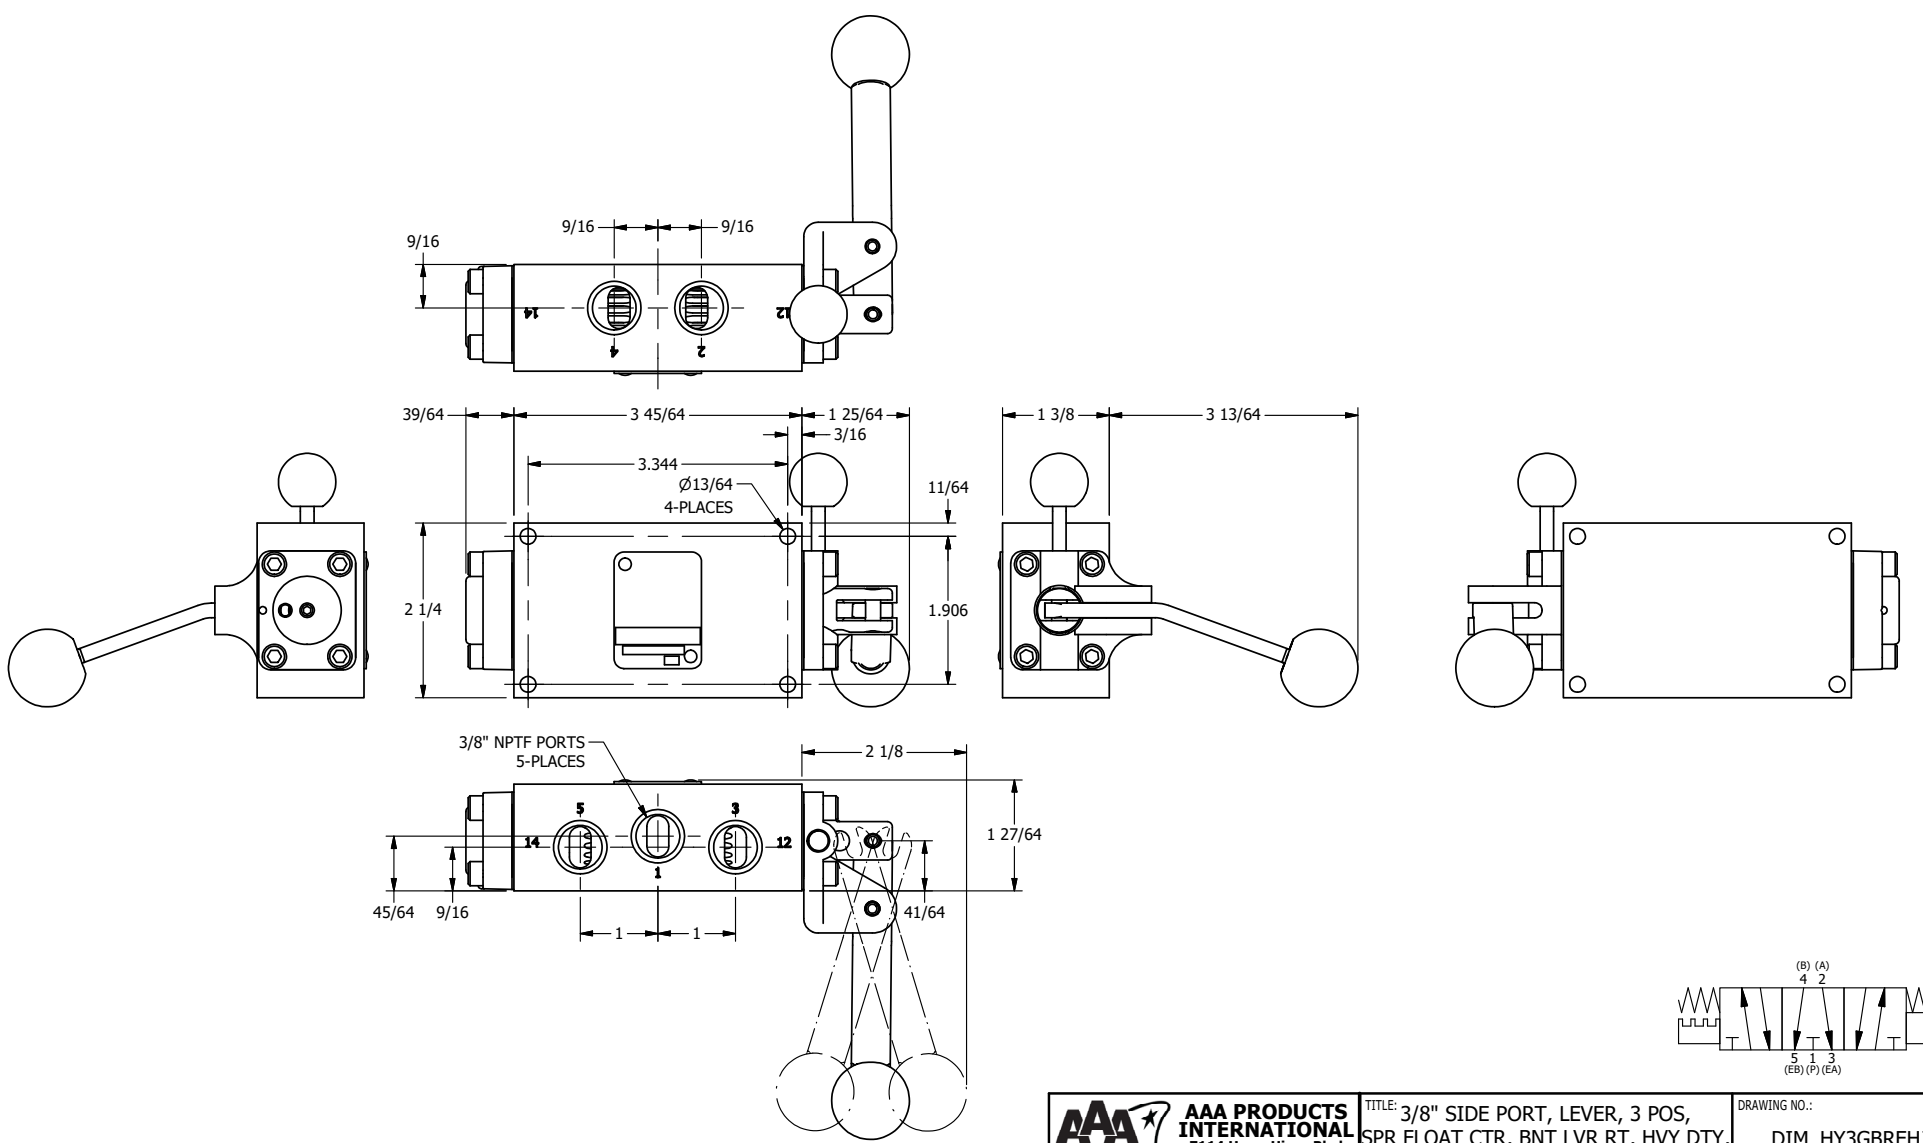

AAA
PRODUCTS
INTERNATIONAL

AAA PRODUCTS INTERNATIONAL
7114 Harry Hines Blvd
Dallas, TX 75235

TITLE: 3/8" SIDE PORT, LEVER, 3 POS,
SPR FLOAT CTR, BNT LVR RT, HVY DTY,
PINLOCK ABC, RED KNOB, 180D LVR

DRAWING NO.:
DIM_HY3GBREHJT