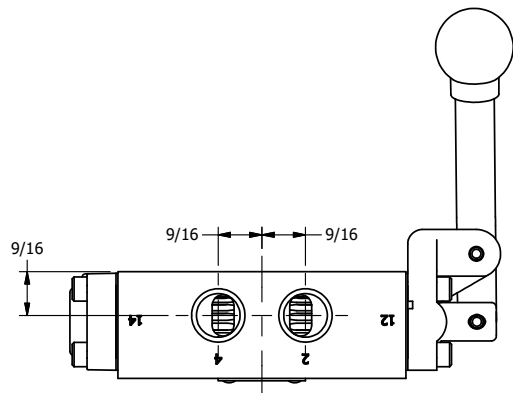

4

3

2

1

B

B

A

A

4

3

2

1

AAA
PRODUCTS
INTERNATIONAL

**AAA PRODUCTS
INTERNATIONAL**
7114 Harry Hines Blvd
Dallas, TX 75235

TITLE: 3/8" SIDE PORT, LEVER, 3 POS,
SPR CTR, LEVER SHFT, FLOAT CTR SPL,
BENT LVR LFT, 180D LVR

DRAWING NO.:
DIM_HY3GBLT

THE INFORMATION CONTAINED WITHIN THIS DOCUMENT IS PROPRIETARY TO AAA PRODUCTS AND MAY NOT BE DISCLOSED WITHOUT PRIOR WRITTEN CONSENT