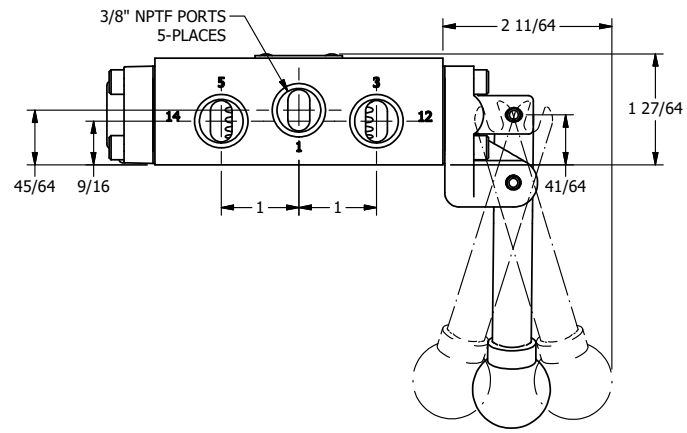

4

3

2

1

B

B

A

A

4

3

2

1

AAA
PRODUCTS
INTERNATIONAL

**AAA PRODUCTS
INTERNATIONAL**
7114 Harry Hines Blvd
Dallas, TX 75235

TITLE: 3/8" SIDE PORT, LEVER, 3 POS,
SPR CTR, LEVER SHFT, FLOAT CTR SPL,
BENT LVR LFT, 180D LVR

DRAWING NO.:
DIM_HY3GBLT

THE INFORMATION CONTAINED WITHIN THIS DOCUMENT IS PROPRIETARY TO AAA PRODUCTS AND MAY NOT BE DISCLOSED WITHOUT PRIOR WRITTEN CONSENT