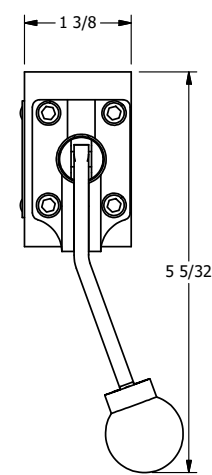

4

3

2

1

**AAA**  
PRODUCTS  
INTERNATIONAL

**AAA PRODUCTS  
INTERNATIONAL**  
7114 Harry Hines Blvd  
Dallas, TX 75235

TITLE: 3/8" SIDE PORT, LEVER, 3 POS,  
SPR CTR, LEVER SHFT, FLOAT CTR SPL,  
BENT LVR LFT, 270D LVR

DRAWING NO.:  
DIM\_HY3GBLRT

THE INFORMATION CONTAINED WITHIN THIS DOCUMENT IS PROPRIETARY TO AAA PRODUCTS AND MAY NOT BE DISCLOSED WITHOUT PRIOR WRITTEN CONSENT

4

3

2

1

B

B