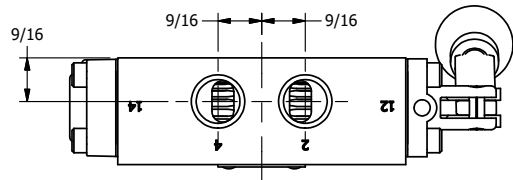

4

3

2

1

**AAA**  
PRODUCTS  
INTERNATIONAL

**AAA PRODUCTS  
INTERNATIONAL**  
7114 Harry Hines Blvd  
Dallas, TX 75235

TITLE: 3/8" SIDE PORT, LEVER, 3 POS,  
SPR CTR, LEVER SHFT, FLOAT CTR SPL,  
BENT LVR LFT, 270D LVR

DRAWING NO.:  
DIM\_HY3GBLRT

THE INFORMATION CONTAINED WITHIN THIS DOCUMENT IS PROPRIETARY TO AAA PRODUCTS AND MAY NOT BE DISCLOSED WITHOUT PRIOR WRITTEN CONSENT

4

3

2

1

B

B