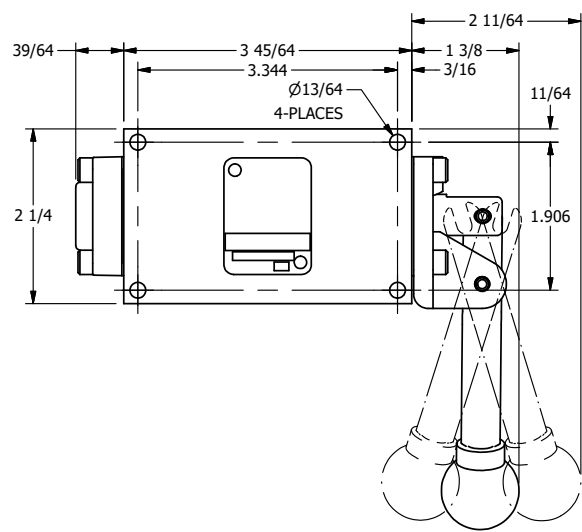

4

3

2

1

**AAA**  
PRODUCTS  
INTERNATIONAL

**AAA PRODUCTS  
INTERNATIONAL**  
7114 Harry Hines Blvd  
Dallas, TX 75235

TITLE: 3/8" SIDE PORT, LEVER, 3 POS,  
SPR CTR, LEVER SHFT, FLOAT CTR SPL,  
BENT LVR LFT, 270D LVR

DRAWING NO.:  
DIM\_HY3GBLRT

THE INFORMATION CONTAINED WITHIN THIS DOCUMENT IS PROPRIETARY TO AAA PRODUCTS AND MAY NOT BE DISCLOSED WITHOUT PRIOR WRITTEN CONSENT

4

3

2

1

B

B