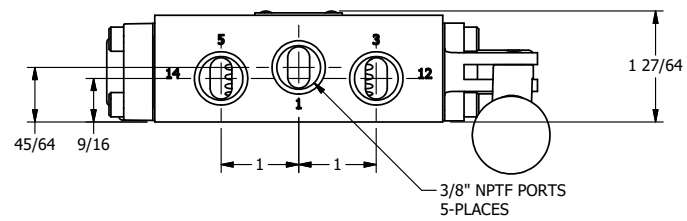

4

3

2

1

**AAA**  
PRODUCTS  
INTERNATIONAL

**AAA PRODUCTS  
INTERNATIONAL**  
7114 Harry Hines Blvd  
Dallas, TX 75235

TITLE: 3/8" SIDE PORT, LEVER, 3 POS,  
SPR CTR, LEVER SHFT, FLOAT CTR SPL,  
BENT LVR LFT, 270D LVR

DRAWING NO.:  
DIM\_HY3GBLRT

THE INFORMATION CONTAINED WITHIN THIS DOCUMENT IS PROPRIETARY TO AAA PRODUCTS AND MAY NOT BE DISCLOSED WITHOUT PRIOR WRITTEN CONSENT

4

3

2

1

B

B