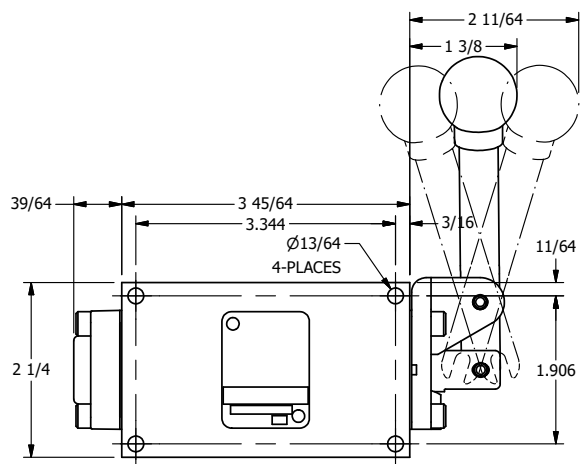

4

3

2

1

4

3

2

1

**AAA**  
PRODUCTS  
INTERNATIONAL

**AAA PRODUCTS  
INTERNATIONAL**  
7114 Harry Hines Blvd  
Dallas, TX 75235

TITLE: 3/8" SIDE PORT, LEVER, 3 POS,  
SPR CTR, LEVER SHFT, FLOAT CTR SPL,  
BENT LVR LFT, 90D LVR

DRAWING NO.:  
DIM\_HY3GBLR

THE INFORMATION CONTAINED WITHIN THIS DOCUMENT IS PROPRIETARY TO AAA PRODUCTS AND MAY NOT BE DISCLOSED WITHOUT PRIOR WRITTEN CONSENT