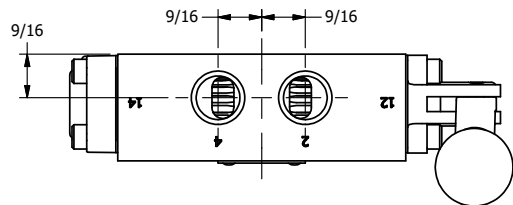

4

3

2

1

4

3

2

1

**AAA**  
PRODUCTS  
INTERNATIONAL

**AAA PRODUCTS  
INTERNATIONAL**  
7114 Harry Hines Blvd  
Dallas, TX 75235

TITLE: 3/8" SIDE PORT, LEVER, 3 POS,  
SPR CTR, LEVER SHFT, FLOAT CTR SPL,  
BENT LVR LFT, 90D LVR