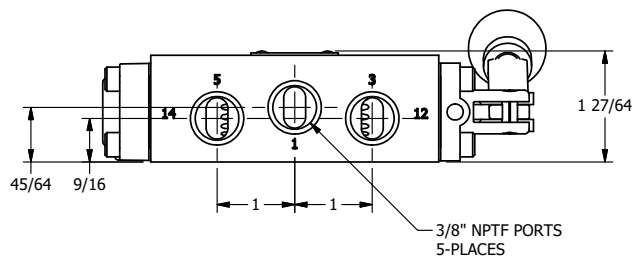

4

3

2

1

4

3

2

1

AAA
PRODUCTS
INTERNATIONAL

**AAA PRODUCTS
INTERNATIONAL**
7114 Harry Hines Blvd
Dallas, TX 75235

TITLE: 3/8" SIDE PORT, LEVER, 3 POS,
SPR CTR, LEVER SHFT, FLOAT CTR SPL,
BENT LVR LFT, 90D LVR

DRAWING NO.:
DIM_HY3GBLR

THE INFORMATION CONTAINED WITHIN THIS DOCUMENT IS PROPRIETARY TO AAA PRODUCTS AND MAY NOT BE DISCLOSED WITHOUT PRIOR WRITTEN CONSENT