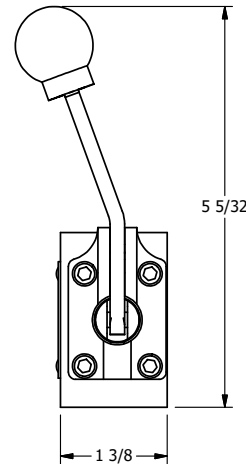

4

3

2

1

4

3

2

1

**AAA**  
PRODUCTS  
INTERNATIONAL

**AAA PRODUCTS  
INTERNATIONAL**  
7114 Harry Hines Blvd  
Dallas, TX 75235

TITLE: 3/8" SIDE PORT, LEVER, 3 POS,  
SPR CTR, LEVER SHFT, FLOAT CTR SPL,  
BENT LVR LFT, 90D LVR

DRAWING NO.:  
DIM\_HY3GBLR

THE INFORMATION CONTAINED WITHIN THIS DOCUMENT IS PROPRIETARY TO AAA PRODUCTS AND MAY NOT BE DISCLOSED WITHOUT PRIOR WRITTEN CONSENT