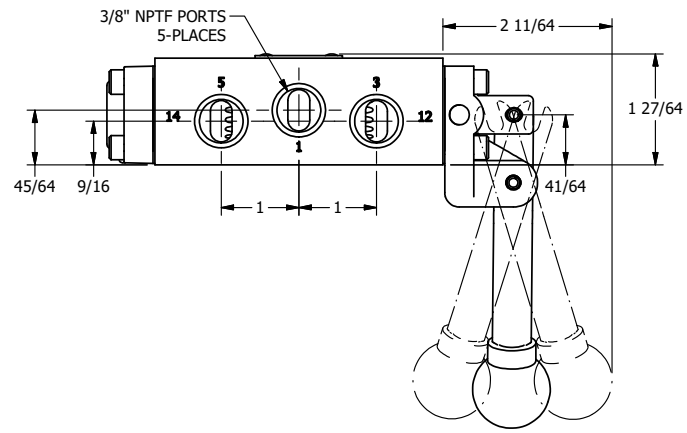

4

3

2

1

B

B

A

A

4

3

2

1

AAA
PRODUCTS
INTERNATIONAL

**AAA PRODUCTS
INTERNATIONAL**
7114 Harry Hines Blvd
Dallas, TX 75235

TITLE: 3/8" SIDE PORT, LEVER, 3 POS,
SPR FLOAT CTR,
BNT LVR LEFT, LOCKOUT B, 180D LVR

DRAWING NO.:
DIM_HY3GBLL0T

THE INFORMATION CONTAINED WITHIN THIS DOCUMENT IS PROPRIETARY TO AAA PRODUCTS AND MAY NOT BE DISCLOSED WITHOUT PRIOR WRITTEN CONSENT