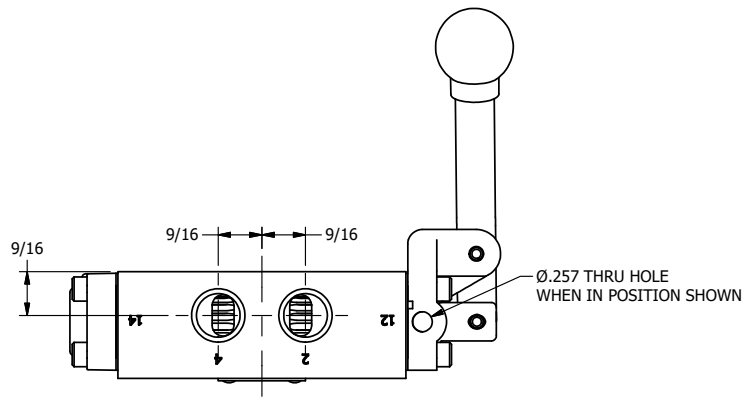

4

3

2

1

B

B

A

A

4

3

2

1

AAA
PRODUCTS
INTERNATIONAL

**AAA PRODUCTS
INTERNATIONAL**
7114 Harry Hines Blvd
Dallas, TX 75235

TITLE: 3/8" SIDE PORT, LEVER, 3 POS,
SPR FLOAT CTR,
BNT LVR LEFT, LOCKOUT B, 180D LVR

DRAWING NO.:
DIM_HY3GBLL0T

THE INFORMATION CONTAINED WITHIN THIS DOCUMENT IS PROPRIETARY TO AAA PRODUCTS AND MAY NOT BE DISCLOSED WITHOUT PRIOR WRITTEN CONSENT