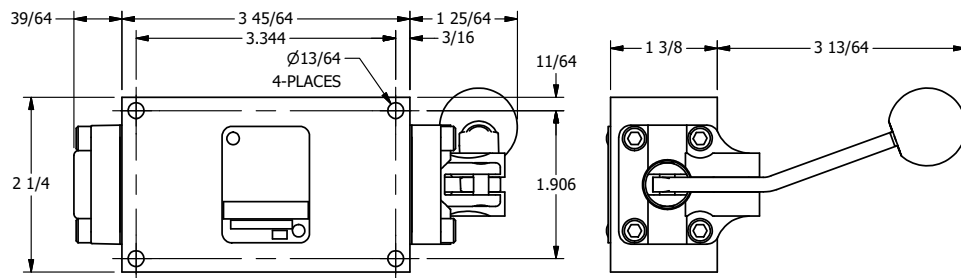

**AAA**  
PRODUCTS  
INTERNATIONAL

**AAA PRODUCTS INTERNATIONAL**  
7114 Harry Hines Blvd  
Dallas, TX 75235

TITLE: 3/8" SIDE PORT, LEVER, 3 POS,  
SPR FLOAT CTR,  
BNT LVR LFT, RED KNOB, 180D LVR

DRAWING NO.:  
DIM\_HY3GBLJT