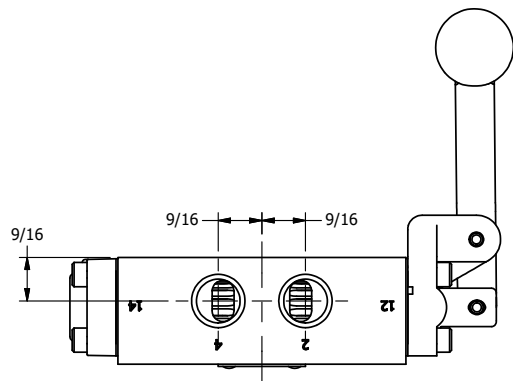

**AAA**  
PRODUCTS  
INTERNATIONAL

**AAA PRODUCTS INTERNATIONAL**  
7114 Harry Hines Blvd  
Dallas, TX 75235

TITLE: 3/8" SIDE PORT, LEVER, 3 POS,  
SPR FLOAT CTR,  
BNT LVR LFT, RED KNOB, 180D LVR

DRAWING NO.:  
DIM\_HY3GBLJT