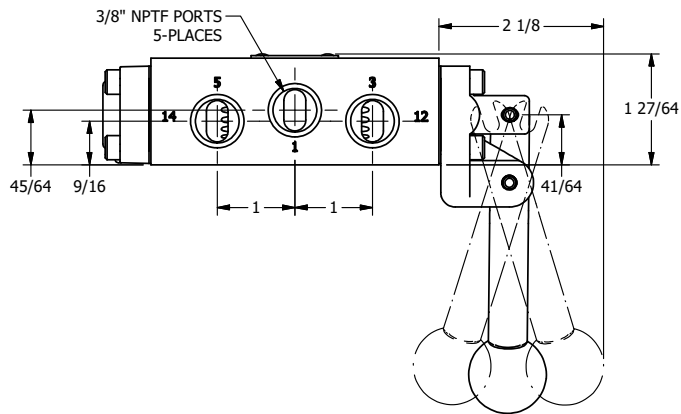

**AAA**  
PRODUCTS  
INTERNATIONAL

**AAA PRODUCTS INTERNATIONAL**  
7114 Harry Hines Blvd  
Dallas, TX 75235

TITLE: 3/8" SIDE PORT, LEVER, 3 POS,  
SPR FLOAT CTR,  
BNT LVR LFT, RED KNOB, 180D LVR

DRAWING NO.:  
DIM\_HY3GBLJT