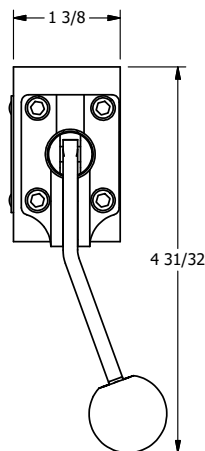

4

3

2

1

AAA
PRODUCTS
INTERNATIONAL

AAA PRODUCTS INTERNATIONAL
7114 Harry Hines Blvd
Dallas, TX 75235

TITLE: 3/8" SIDE PORT, LEVER, 3 POS,
SPR FLOAT CTR,
BNT LVR LFT, RED KNOB, 270D LVR

DRAWING NO.:
DIM_HY3GBLJRT