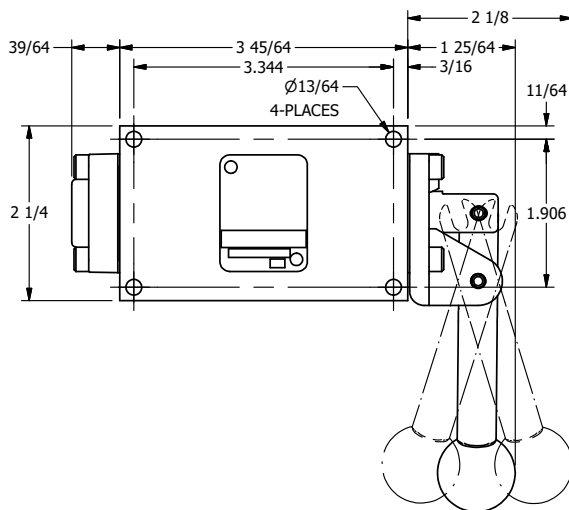

4

3

2

1

AAA
PRODUCTS
INTERNATIONAL

AAA PRODUCTS INTERNATIONAL
7114 Harry Hines Blvd
Dallas, TX 75235

TITLE: 3/8" SIDE PORT, LEVER, 3 POS,
SPR FLOAT CTR,
BNT LVR LFT, RED KNOB, 270D LVR

DRAWING NO.:
DIM_HY3GBLJRT