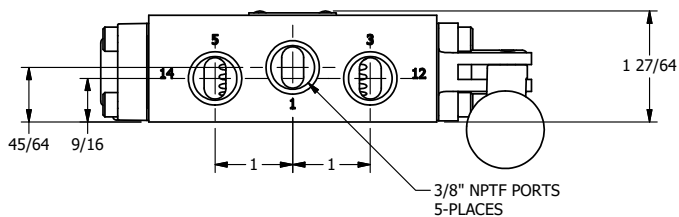

4

3

2

1

AAA
PRODUCTS
INTERNATIONAL

AAA PRODUCTS INTERNATIONAL
7114 Harry Hines Blvd
Dallas, TX 75235

TITLE: 3/8" SIDE PORT, LEVER, 3 POS,
SPR FLOAT CTR,
BNT LVR LFT, RED KNOB, 270D LVR

DRAWING NO.:
DIM_HY3GBLJRT