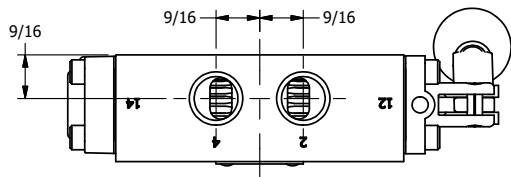

4

3

2

1

AAA
PRODUCTS
INTERNATIONAL

AAA PRODUCTS INTERNATIONAL
7114 Harry Hines Blvd
Dallas, TX 75235

TITLE: 3/8" SIDE PORT, LEVER, 3 POS,
SPR FLOAT CTR,
BNT LVR LFT, RED KNOB, 270D LVR

DRAWING NO.:
DIM_HY3GBLJRT