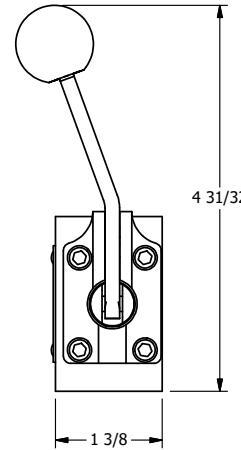

4

3

2

1

4

3

2

1

**AAA**  
PRODUCTS  
INTERNATIONAL

**AAA PRODUCTS  
INTERNATIONAL**  
7114 Harry Hines Blvd  
Dallas, TX 75235

TITLE: 3/8" SIDE PORT, LEVER, 3 POS,  
SPR FLOAT CTR,  
BNT LVR LFT, RED KNOB, 90D LVR

DRAWING NO.:  
DIM\_HY3GBLJR