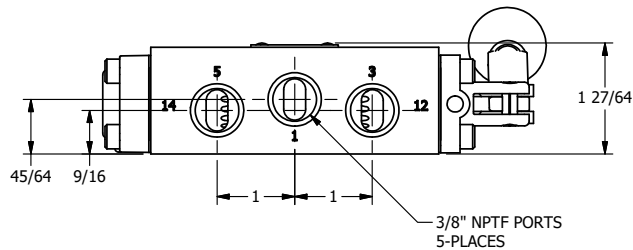

4

3

2

1

4

3

2

1

AAA
PRODUCTS
INTERNATIONAL

**AAA PRODUCTS
INTERNATIONAL**
7114 Harry Hines Blvd
Dallas, TX 75235

TITLE: 3/8" SIDE PORT, LEVER, 3 POS,
SPR FLOAT CTR,
BNT LVR LFT, RED KNOB, 90D LVR

DRAWING NO.:
DIM_HY3GBLJR

THE INFORMATION CONTAINED WITHIN THIS DOCUMENT IS PROPRIETARY TO AAA PRODUCTS AND MAY NOT BE DISCLOSED WITHOUT PRIOR WRITTEN CONSENT