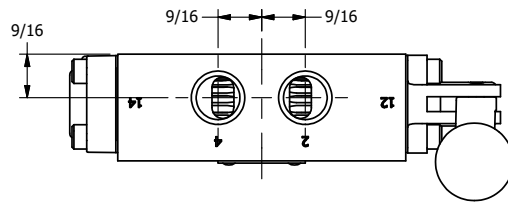

4

3

2

1

4

3

2

1

**AAA**  
PRODUCTS  
INTERNATIONAL

**AAA PRODUCTS  
INTERNATIONAL**  
7114 Harry Hines Blvd  
Dallas, TX 75235

TITLE: 3/8" SIDE PORT, LEVER, 3 POS,  
SPR FLOAT CTR,  
BNT LVR LFT, RED KNOB, 90D LVR

DRAWING NO.:  
DIM\_HY3GBLJR