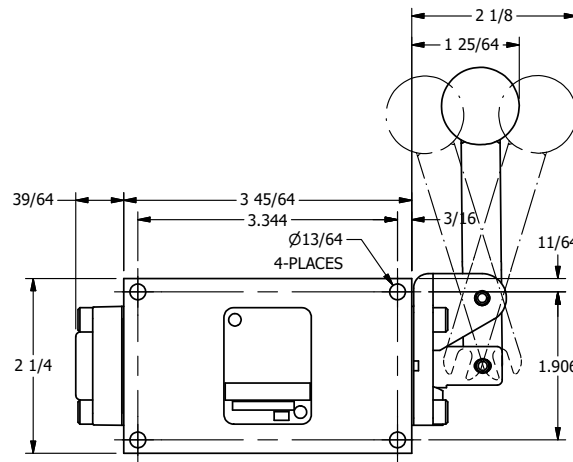

4

3

2

1

4

3

2

1

**AAA**  
PRODUCTS  
INTERNATIONAL

**AAA PRODUCTS  
INTERNATIONAL**  
7114 Harry Hines Blvd  
Dallas, TX 75235

TITLE: 3/8" SIDE PORT, LEVER, 3 POS,  
SPR FLOAT CTR,  
BNT LVR LFT, RED KNOB, 90D LVR

DRAWING NO.:  
DIM\_HY3GBLJR