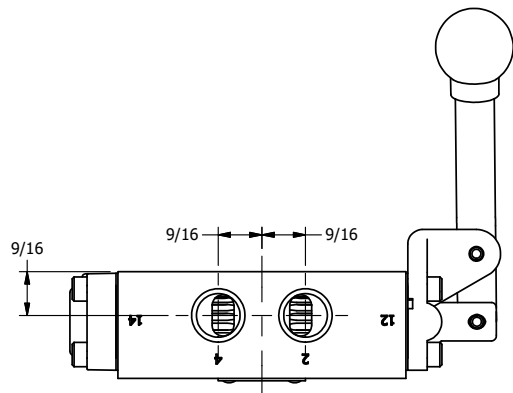

4

3

2

1

B

B

A

A

4

3

2

1

AAA
PRODUCTS
INTERNATIONAL

**AAA PRODUCTS
INTERNATIONAL**
7114 Harry Hines Blvd
Dallas, TX 75235

TITLE: 3/8" SIDE PORT, LEVER, 3 POS,
SPR FLOAT CTR,
BNT LVR LFT, HVY DTY, 90D LVR

DRAWING NO.:
DIM_HY3GBLHT

THE INFORMATION CONTAINED WITHIN THIS DOCUMENT IS PROPRIETARY TO AAA PRODUCTS AND MAY NOT BE DISCLOSED WITHOUT PRIOR WRITTEN CONSENT