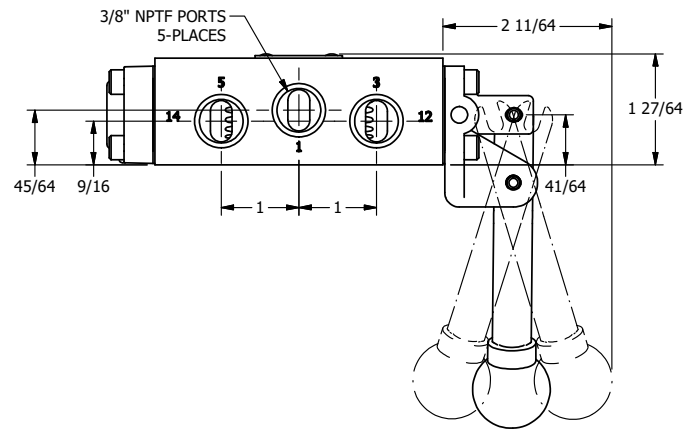

4

3

2

1

B

B

A

A

4

3

2

1

AAA
PRODUCTS
INTERNATIONAL

**AAA PRODUCTS
INTERNATIONAL**
7114 Harry Hines Blvd
Dallas, TX 75235

TITLE: 3/8" SIDE PORT, LEVER, 3 POS,
SPR FLOAT CTR,
BNT LVR LFT, HVY DTY, 90D LVR

DRAWING NO.:
DIM_HY3GBLHT

THE INFORMATION CONTAINED WITHIN THIS DOCUMENT IS PROPRIETARY TO AAA PRODUCTS AND MAY NOT BE DISCLOSED WITHOUT PRIOR WRITTEN CONSENT