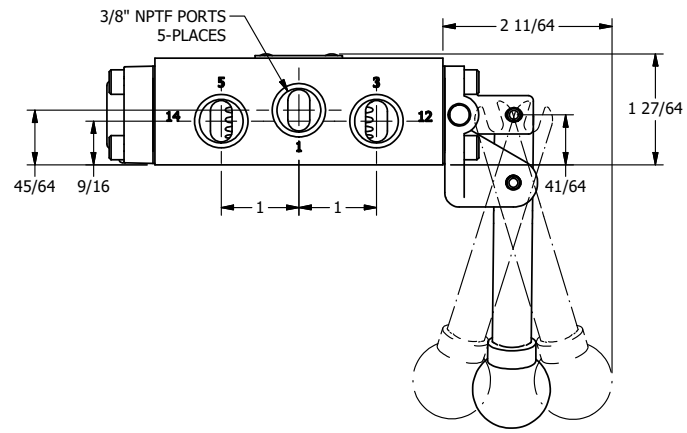

4

3

2

1

B

B

4

3

2

1

A

A

AAA
PRODUCTS
INTERNATIONAL

**AAA PRODUCTS
INTERNATIONAL**
7114 Harry Hines Blvd
Dallas, TX 75235

TITLE: 3/8" SIDE PORT, LEVER, 3 POS,
SPR FLOAT CTR, BNT LVR LFT,
HVY DTY, LOCKOUT B, 180D LVR

DRAWING NO.:
DIM_HY3GBLHLOT

THE INFORMATION CONTAINED WITHIN THIS DOCUMENT IS PROPRIETARY TO AAA PRODUCTS AND MAY NOT BE DISCLOSED WITHOUT PRIOR WRITTEN CONSENT