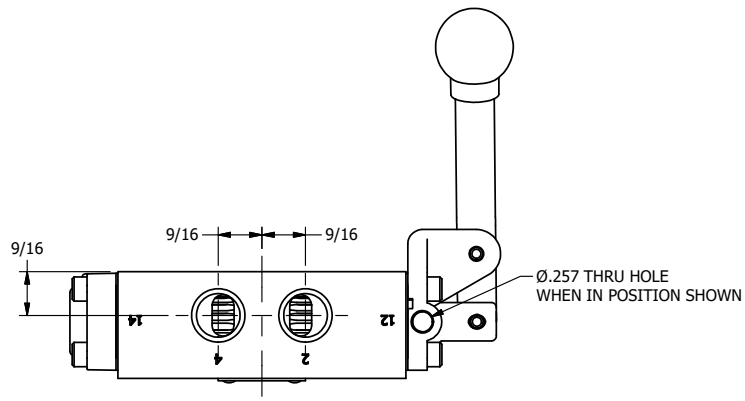

4

3

2

1

B

B

4

3

2

1

A

A

AAA
PRODUCTS
INTERNATIONAL

**AAA PRODUCTS
INTERNATIONAL**
7114 Harry Hines Blvd
Dallas, TX 75235

TITLE: 3/8" SIDE PORT, LEVER, 3 POS,
SPR FLOAT CTR, BNT LVR LFT,
HVY DTY, LOCKOUT B, 180D LVR

DRAWING NO.:
DIM_HY3GBLHLOT