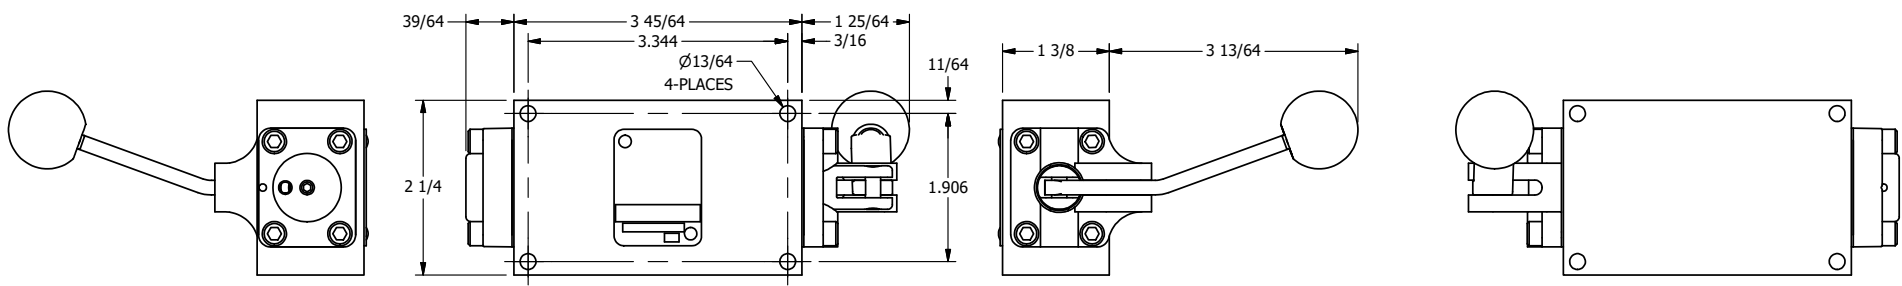

4

3

2

1

B

B

AAA
PRODUCTS
INTERNATIONAL

**AAA PRODUCTS
INTERNATIONAL**
7114 Harry Hines Blvd
Dallas, TX 75235

TITLE: 3/8" SIDE PORT, LEVER, 3 POS,
SPR FLOAT CTR, BNT LVR LFT, HVY DTY,
RED KNOB, LOCKOUT B, 180D LVR

DRAWING NO.:
DIM_HY3GBLHJLOT

4

3

2

1

A

A

THE INFORMATION CONTAINED WITHIN THIS DOCUMENT IS PROPRIETARY TO AAA PRODUCTS AND MAY NOT BE DISCLOSED WITHOUT PRIOR WRITTEN CONSENT