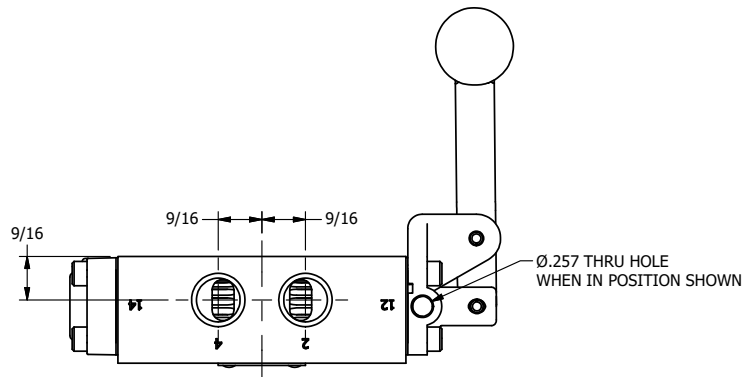

4

3

2

1

B

B

AAA
PRODUCTS
INTERNATIONAL

**AAA PRODUCTS
INTERNATIONAL**
7114 Harry Hines Blvd
Dallas, TX 75235

TITLE: 3/8" SIDE PORT, LEVER, 3 POS,
SPR FLOAT CTR, BNT LVR LFT, HVY DTY,
RED KNOB, LOCKOUT B, 180D LVR

DRAWING NO.:
DIM_HY3GBLHJLOT

4

3

2

1

A

A

THE INFORMATION CONTAINED WITHIN THIS DOCUMENT IS PROPRIETARY TO AAA PRODUCTS AND MAY NOT BE DISCLOSED WITHOUT PRIOR WRITTEN CONSENT