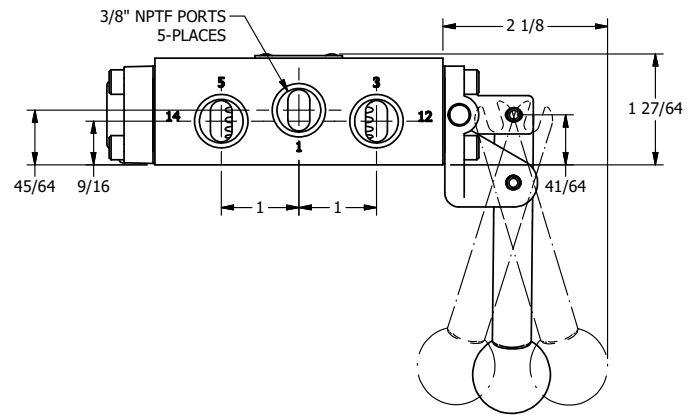

4

3

2

1

B

B

AAA
PRODUCTS
INTERNATIONAL

**AAA PRODUCTS
INTERNATIONAL**
7114 Harry Hines Blvd
Dallas, TX 75235

TITLE: 3/8" SIDE PORT, LEVER, 3 POS,
SPR FLOAT CTR, BNT LVR LFT, HVY DTY,
RED KNOB, LOCKOUT B, 180D LVR

DRAWING NO.:
DIM_HY3GBLHJLOT

4

3

2

1

A

A

THE INFORMATION CONTAINED WITHIN THIS DOCUMENT IS PROPRIETARY TO AAA PRODUCTS AND MAY NOT BE DISCLOSED WITHOUT PRIOR WRITTEN CONSENT