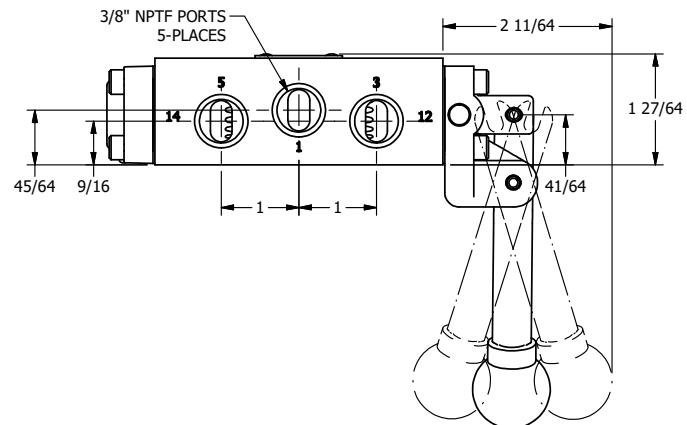

AAA
PRODUCTS
INTERNATIONAL

**AAA PRODUCTS
INTERNATIONAL**
7114 Harry Hines Blvd
Dallas, TX 75235

TITLE: 3/8" SIDE PORT, LEVER, 3 POS,
SPR FLOAT CTR,
BNT LVR LFT, PINLOCK ABC, 90D LVR

DRAWING NO.:
DIM_HY3GBLET