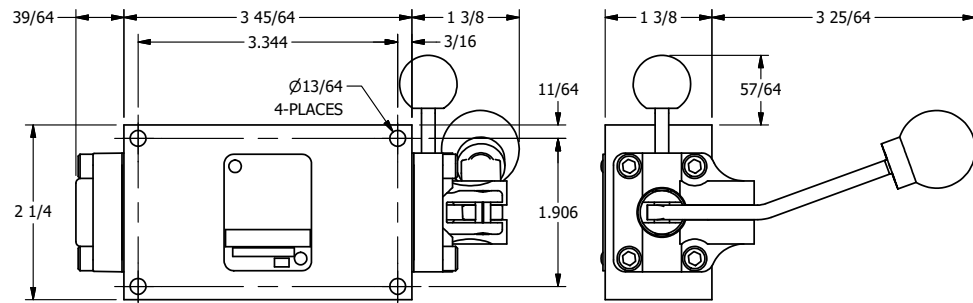

4

3

2

1

B

B

A

A

AAA
PRODUCTS
INTERNATIONAL

**AAA PRODUCTS
INTERNATIONAL**
7114 Harry Hines Blvd
Dallas, TX 75235

TITLE: 3/8" SIDE PORT, LEVER, 3 POS,
SPR FLOAT CTR,
BNT LVR LFT, PINLOCK ABC, 90D LVR

DRAWING NO.:
DIM_HY3GBLET

4

3

2

1

THE INFORMATION CONTAINED WITHIN THIS DOCUMENT IS PROPRIETARY TO AAA PRODUCTS AND MAY NOT BE DISCLOSED WITHOUT PRIOR WRITTEN CONSENT