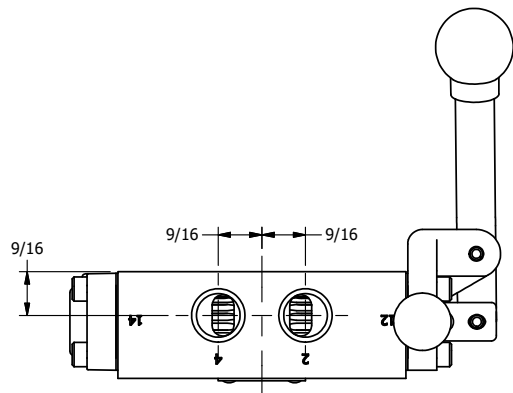

4

3

2

1

B

B

A

A

AAA
PRODUCTS
INTERNATIONAL

**AAA PRODUCTS
INTERNATIONAL**
7114 Harry Hines Blvd
Dallas, TX 75235

TITLE: 3/8" SIDE PORT, LEVER, 3 POS,
SPR FLOAT CTR,
BNT LVR LFT, PINLOCK ABC, 90D LVR

DRAWING NO.:
DIM_HY3GBLET

4

3

2

1

THE INFORMATION CONTAINED WITHIN THIS DOCUMENT IS PROPRIETARY TO AAA PRODUCTS AND MAY NOT BE DISCLOSED WITHOUT PRIOR WRITTEN CONSENT