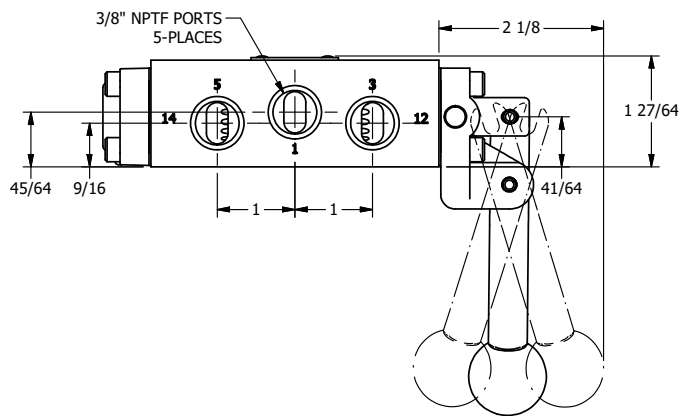

4

3

2

1

B

B

A

A

4

3

2

1

AAA
PRODUCTS
INTERNATIONAL

**AAA PRODUCTS
INTERNATIONAL**
7114 Harry Hines Blvd
Dallas, TX 75235

TITLE: 3/8" SIDE PORT, LEVER, 3 POS,
SPR FLOAT CTR, BNT LVR LFT,
PINLOCK ABC, RED KNOB, 180D LVR

DRAWING NO.:
DIM_HY3GBLEJT

THE INFORMATION CONTAINED WITHIN THIS DOCUMENT IS PROPRIETARY TO AAA PRODUCTS AND MAY NOT BE DISCLOSED WITHOUT PRIOR WRITTEN CONSENT