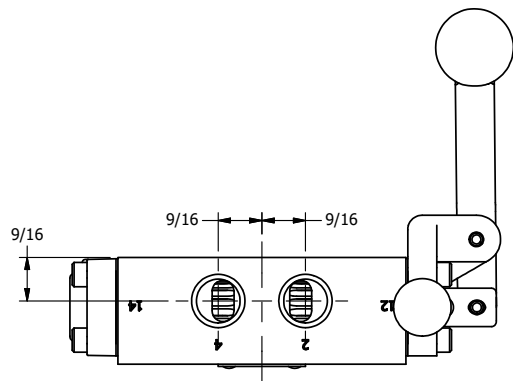

4

3

2

1

B

B

A

A

4

3

2

1

AAA
PRODUCTS
INTERNATIONAL

**AAA PRODUCTS
INTERNATIONAL**
7114 Harry Hines Blvd
Dallas, TX 75235

TITLE: 3/8" SIDE PORT, LEVER, 3 POS,
SPR FLOAT CTR, BNT LVR LFT,
PINLOCK ABC, RED KNOB, 180D LVR

DRAWING NO.:
DIM_HY3GBLEJT

THE INFORMATION CONTAINED WITHIN THIS DOCUMENT IS PROPRIETARY TO AAA PRODUCTS AND MAY NOT BE DISCLOSED WITHOUT PRIOR WRITTEN CONSENT