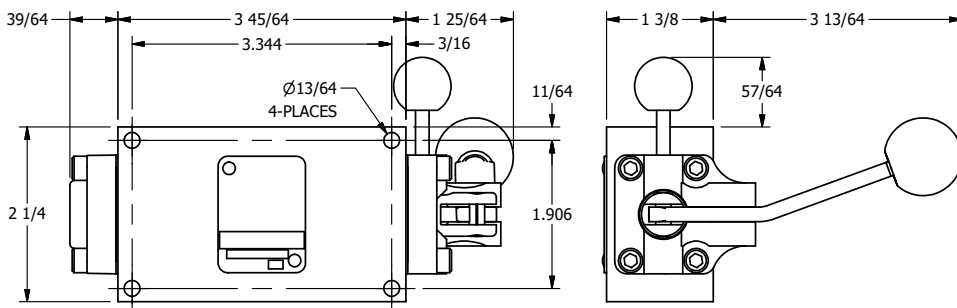

4

3

2

1

B

B

A

A

4

3

2

1

AAA
PRODUCTS
INTERNATIONAL

**AAA PRODUCTS
INTERNATIONAL**
7114 Harry Hines Blvd
Dallas, TX 75235

TITLE: 3/8" SIDE PORT, LEVER, 3 POS,
SPR FLOAT CTR, BNT LVR LFT,
PINLOCK ABC, RED KNOB, 180D LVR

DRAWING NO.:
DIM_HY3GBLEJT

THE INFORMATION CONTAINED WITHIN THIS DOCUMENT IS PROPRIETARY TO AAA PRODUCTS AND MAY NOT BE DISCLOSED WITHOUT PRIOR WRITTEN CONSENT