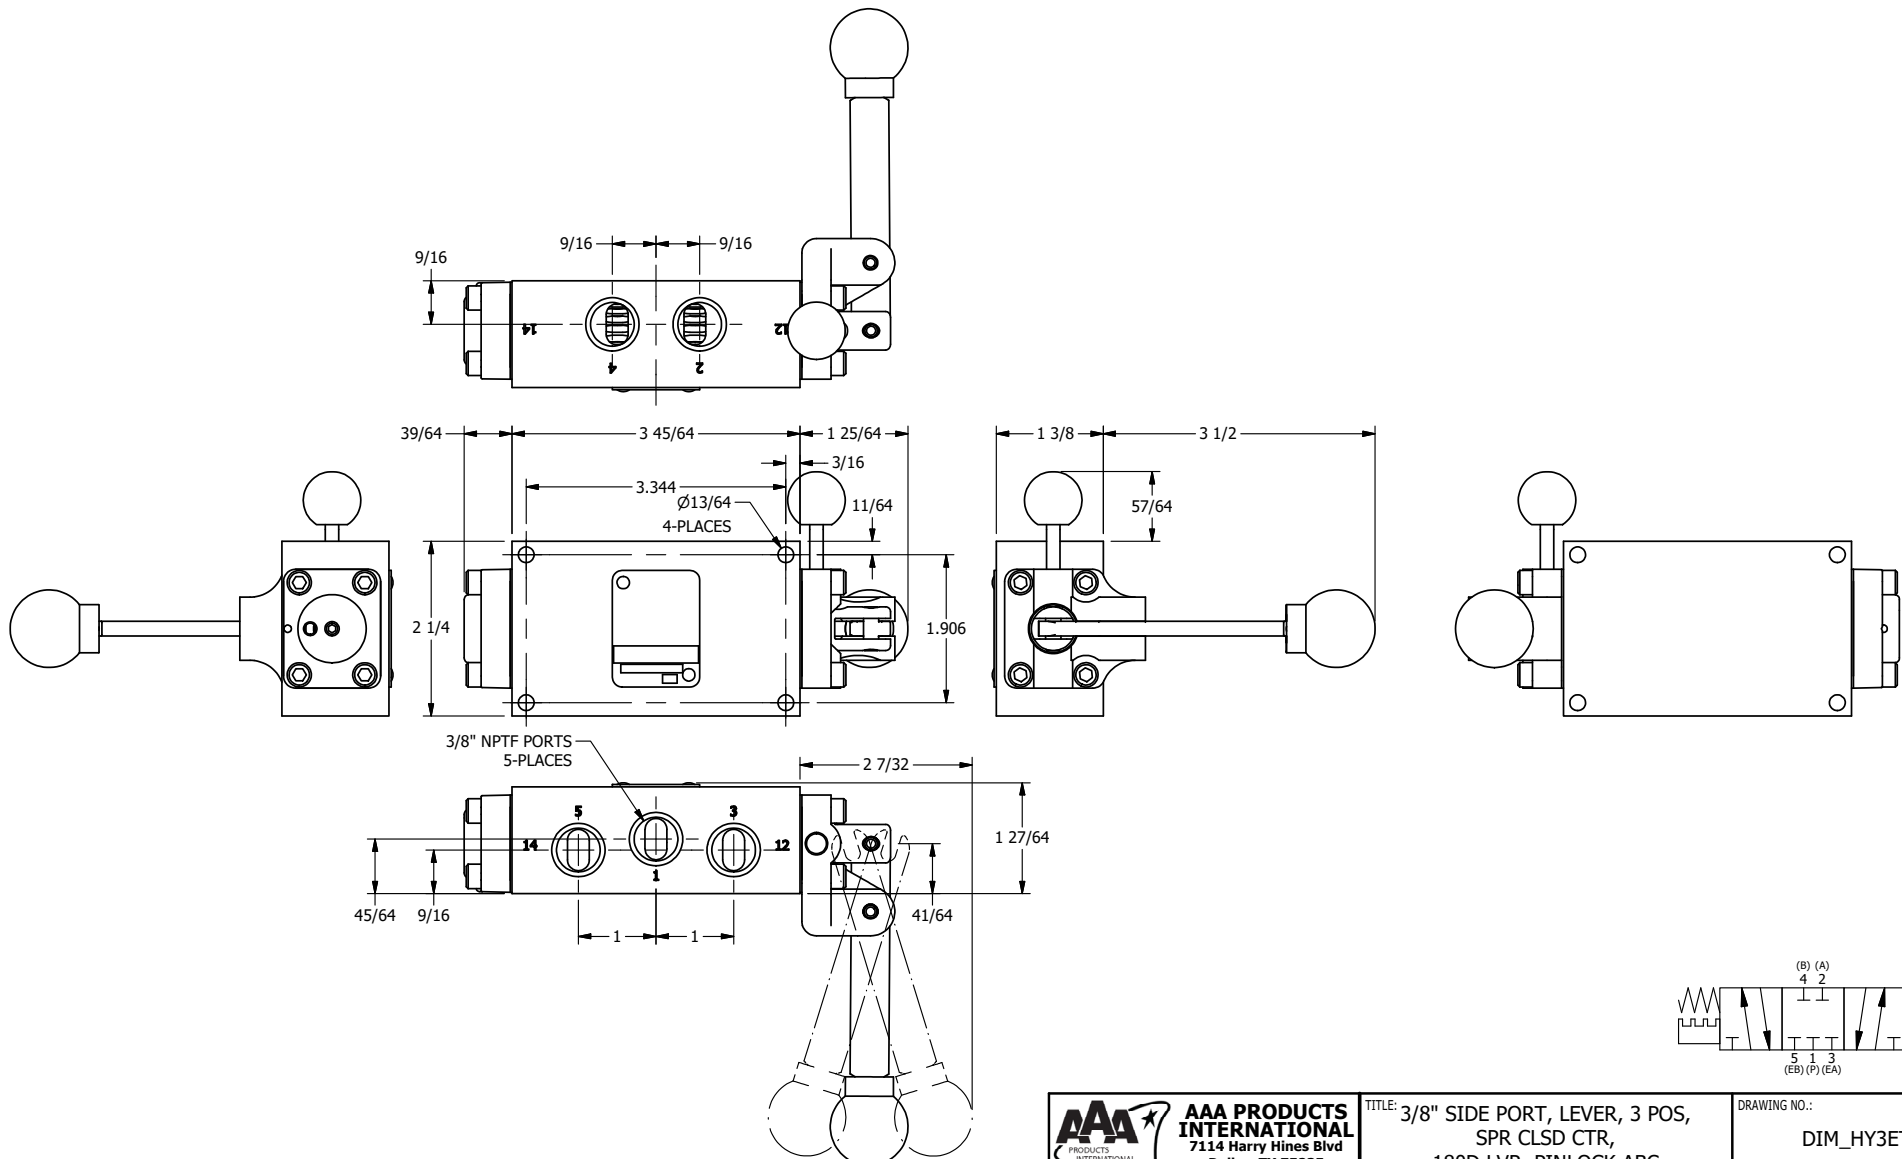

AAA
PRODUCTS
INTERNATIONAL

**AAA PRODUCTS
INTERNATIONAL**
7114 Harry Hines Blvd
Dallas, TX 75235

TITLE: 3/8" SIDE PORT, LEVER, 3 POS,
SPR CLSD CTR,
180D LVR, PINLOCK ABC

DRAWING NO.:
DIM_HY3ET

4

3

2

1