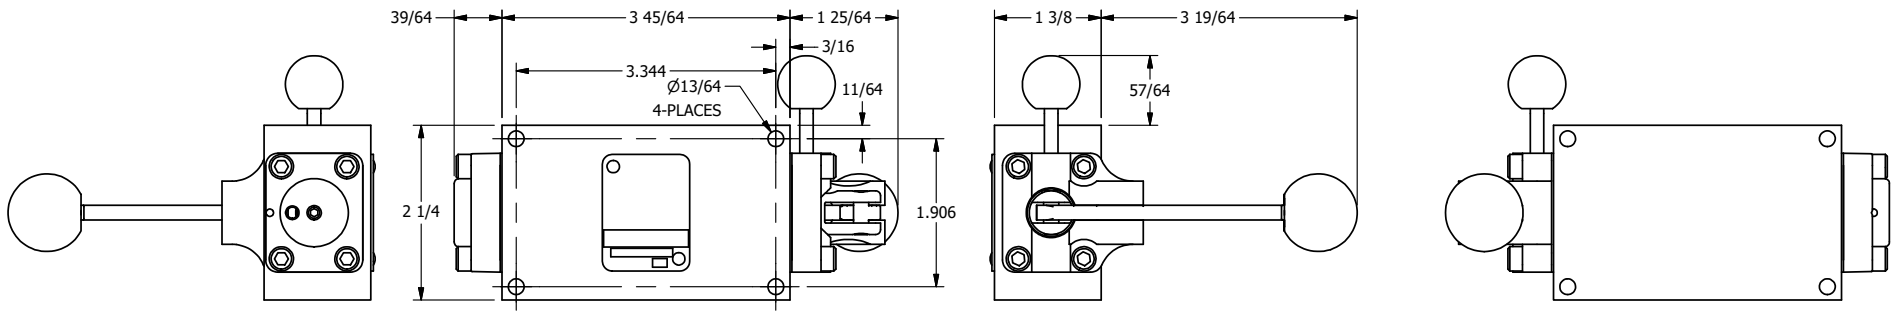

4

3

2

1

B

B

AAA
PRODUCTS
INTERNATIONAL

**AAA PRODUCTS
INTERNATIONAL**
7114 Harry Hines Blvd
Dallas, TX 75235

TITLE: 3/8" SIDE PORT, LEVER, 3 POS,
SPR CLSD CTR,
PINLOCK ABC, RED KNOB, 180D LVR

DRAWING NO.:
DIM_HY3EJT

4

3

2

1

A

A

THE INFORMATION CONTAINED WITHIN THIS DOCUMENT IS PROPRIETARY TO AAA PRODUCTS AND MAY NOT BE DISCLOSED WITHOUT PRIOR WRITTEN CONSENT