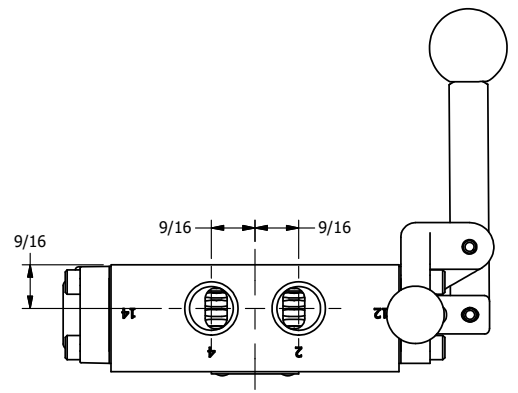

4

3

2

1

B

B

AAA
PRODUCTS
INTERNATIONAL

**AAA PRODUCTS
INTERNATIONAL**
7114 Harry Hines Blvd
Dallas, TX 75235

TITLE: 3/8" SIDE PORT, LEVER, 3 POS,
SPR CLSD CTR,
PINLOCK ABC, RED KNOB, 180D LVR

DRAWING NO.:
DIM_HY3EJT

4

3

2

1

A

A

THE INFORMATION CONTAINED WITHIN THIS DOCUMENT IS PROPRIETARY TO AAA PRODUCTS AND MAY NOT BE DISCLOSED WITHOUT PRIOR WRITTEN CONSENT