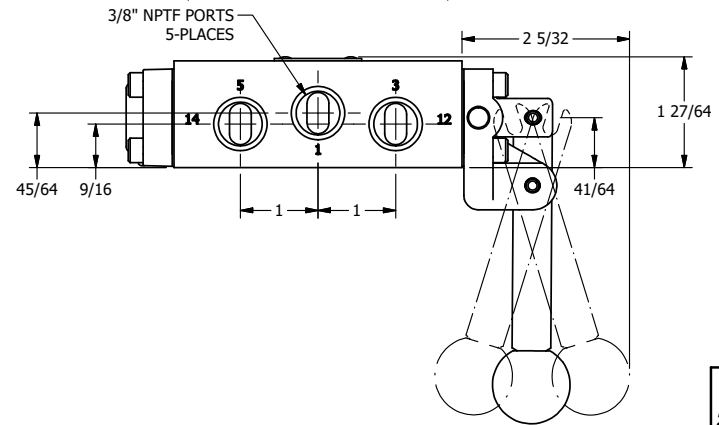

4

3

2

1

B

B

AAA
PRODUCTS
INTERNATIONAL

**AAA PRODUCTS
INTERNATIONAL**
7114 Harry Hines Blvd
Dallas, TX 75235

TITLE: 3/8" SIDE PORT, LEVER, 3 POS,
SPR CLSD CTR,
PINLOCK ABC, RED KNOB, 180D LVR

DRAWING NO.:
DIM_HY3EJT

4

3

2

1

A

A

THE INFORMATION CONTAINED WITHIN THIS DOCUMENT IS PROPRIETARY TO AAA PRODUCTS AND MAY NOT BE DISCLOSED WITHOUT PRIOR WRITTEN CONSENT