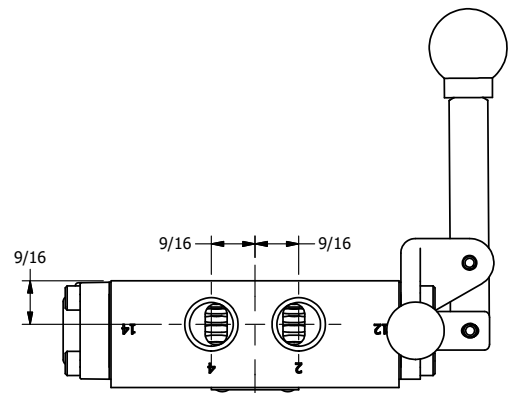

4

3

2

1

B

B

A

A

4

3

2

1

AAA
PRODUCTS
INTERNATIONAL

**AAA PRODUCTS
INTERNATIONAL**
7114 Harry Hines Blvd
Dallas, TX 75235

TITLE: 3/8" SIDE PORT, LEVER, 3 POS,
SPR CLSD CTR,
PINLOCK ABC, HVY DTY, 180D LVR

DRAWING NO.:
DIM_HY3EHT

THE INFORMATION CONTAINED WITHIN THIS DOCUMENT IS PROPRIETARY TO AAA PRODUCTS AND MAY NOT BE DISCLOSED WITHOUT PRIOR WRITTEN CONSENT