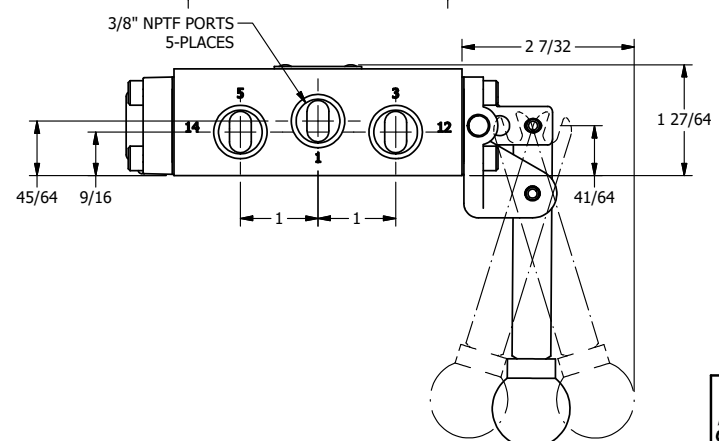

4

3

2

1

B

B

A

A

4

3

2

1

AAA
PRODUCTS
INTERNATIONAL

**AAA PRODUCTS
INTERNATIONAL**
7114 Harry Hines Blvd
Dallas, TX 75235

TITLE: 3/8" SIDE PORT, LEVER, 3 POS,
SPR CLSD CTR,
PINLOCK ABC, HVY DTY, 180D LVR

DRAWING NO.:
DIM_HY3EHT

THE INFORMATION CONTAINED WITHIN THIS DOCUMENT IS PROPRIETARY TO AAA PRODUCTS AND MAY NOT BE DISCLOSED WITHOUT PRIOR WRITTEN CONSENT