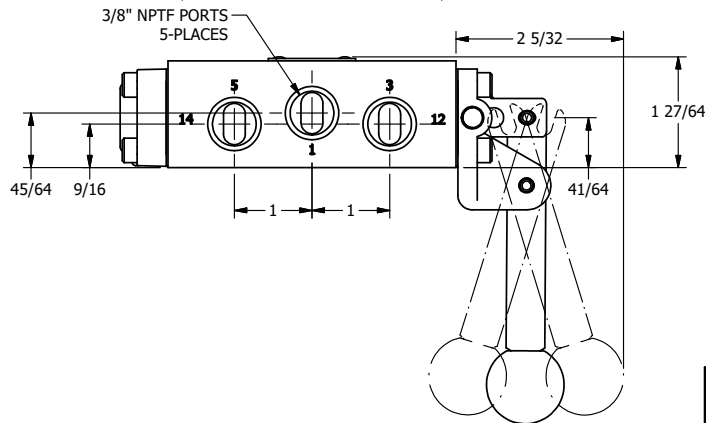

4

3

2

1

B

B

AAA
PRODUCTS
INTERNATIONAL

**AAA PRODUCTS
INTERNATIONAL**
7114 Harry Hines Blvd
Dallas, TX 75235

TITLE: 3/8" SIDE PORT, LEVER, 3 POS,
SPR CLSD CTR, PINLOCK ABC,
HVY DTY, RED KNOB, 180D LVR

DRAWING NO.:
DIM_HY3EHJT

4

3

2

1

A

A

THE INFORMATION CONTAINED WITHIN THIS DOCUMENT IS PROPRIETARY TO AAA PRODUCTS AND MAY NOT BE DISCLOSED WITHOUT PRIOR WRITTEN CONSENT