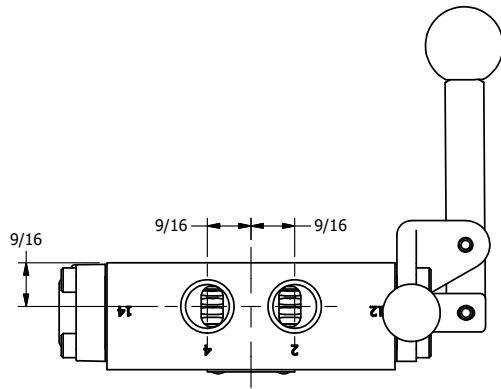

4

3

2

1

B

B

AAA
PRODUCTS
INTERNATIONAL

**AAA PRODUCTS
INTERNATIONAL**
7114 Harry Hines Blvd
Dallas, TX 75235

TITLE: 3/8" SIDE PORT, LEVER, 3 POS,
SPR CLSD CTR, PINLOCK ABC,
HVY DTY, RED KNOB, 180D LVR

DRAWING NO.:
DIM_HY3EHJT

4

3

2

1

A

A

THE INFORMATION CONTAINED WITHIN THIS DOCUMENT IS PROPRIETARY TO AAA PRODUCTS AND MAY NOT BE DISCLOSED WITHOUT PRIOR WRITTEN CONSENT