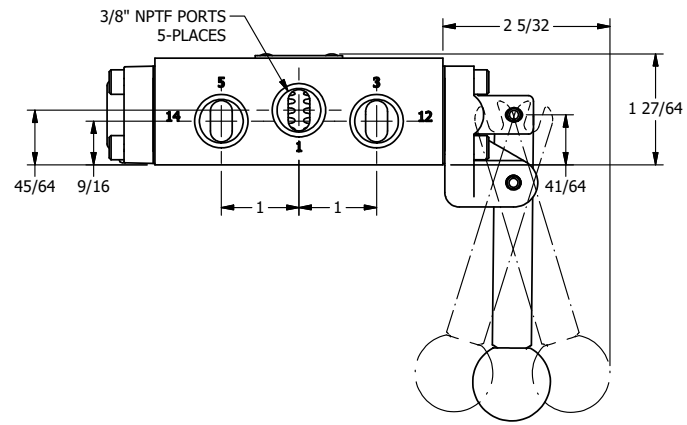

AAA
PRODUCTS
INTERNATIONAL

**AAA PRODUCTS
INTERNATIONAL**
7114 Harry Hines Blvd
Dallas, TX 75235

TITLE: 3/8" SIDE PORT, LEVER, 3 POS,
SPR REGEN CTR,
RED KNOB, 180D LVR

DRAWING NO.:
DIM_HY3DJT

4

3

2

1