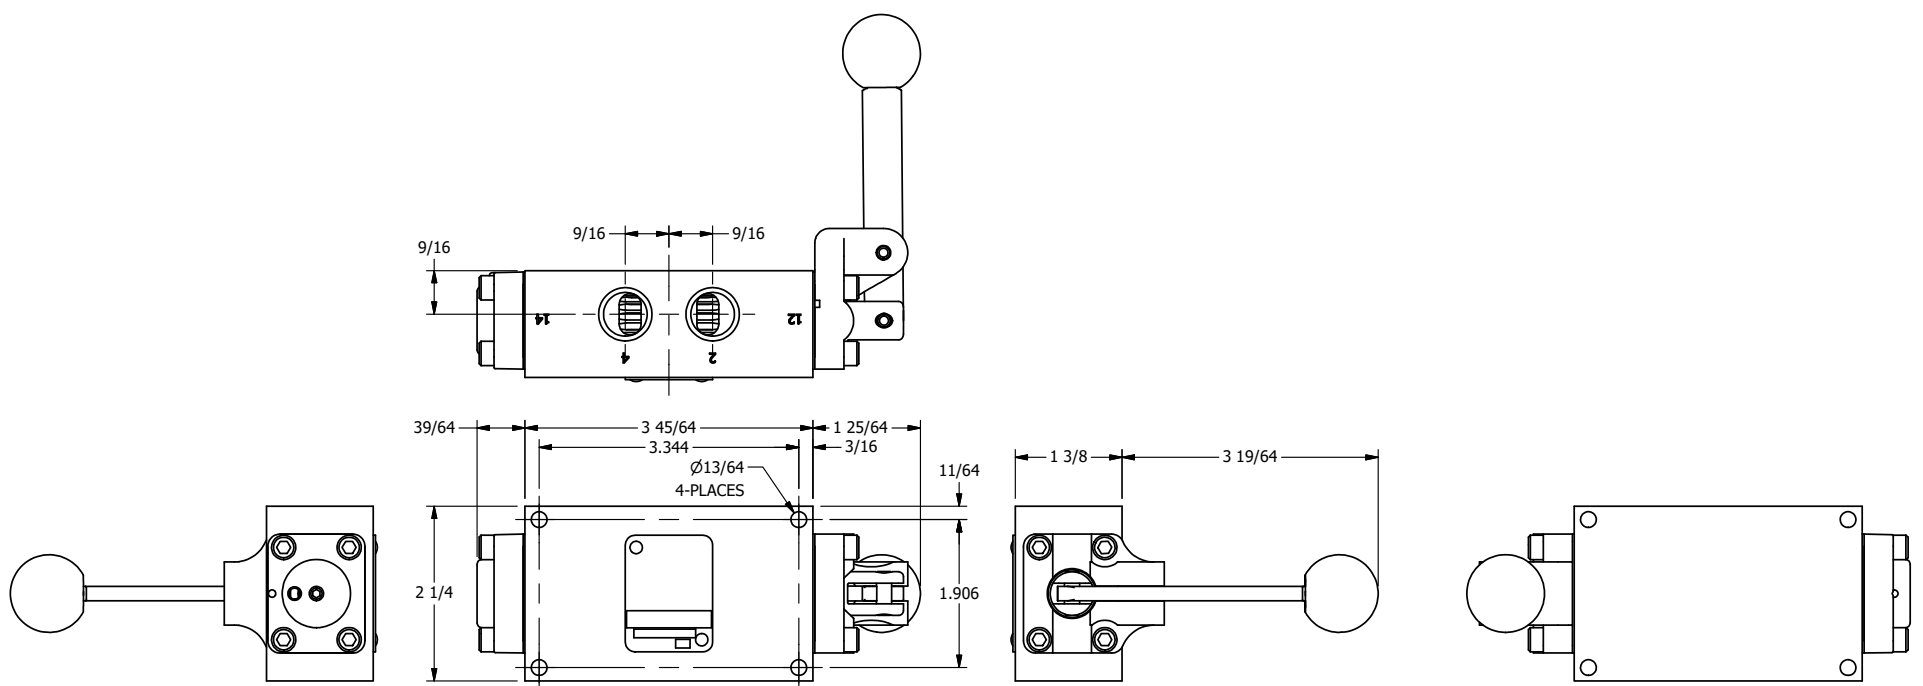

4

3

2

1

B

B

A

A

AAA
PRODUCTS
INTERNATIONAL

**AAA PRODUCTS
INTERNATIONAL**
7114 Harry Hines Blvd
Dallas, TX 75235

TITLE: 3/8" SIDE PORT, LEVER, 3 POS,
SPR REGEN CTR,
RED KNOB, 180D LVR

DRAWING NO.:
DIM_HY3DJT

4

3

2

1

THE INFORMATION CONTAINED WITHIN THIS DOCUMENT IS PROPRIETARY TO AAA PRODUCTS AND MAY NOT BE DISCLOSED WITHOUT PRIOR WRITTEN CONSENT