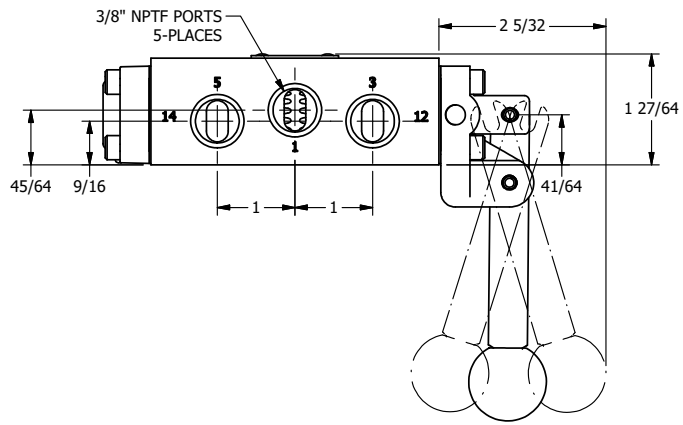

4

3

2

1

B

B

A

A

4

3

2

1

AAA
PRODUCTS
INTERNATIONAL

**AAA PRODUCTS
INTERNATIONAL**
7114 Harry Hines Blvd
Dallas, TX 75235

TITLE: 3/8" SIDE PORT, LEVER, 3 POS,
SPR REGEN CTR,
RED KNOB, LOCKOUT B, 180D LVR

DRAWING NO.:
DIM_HY3DJLOT

THE INFORMATION CONTAINED WITHIN THIS DOCUMENT IS PROPRIETARY TO AAA PRODUCTS AND MAY NOT BE DISCLOSED WITHOUT PRIOR WRITTEN CONSENT