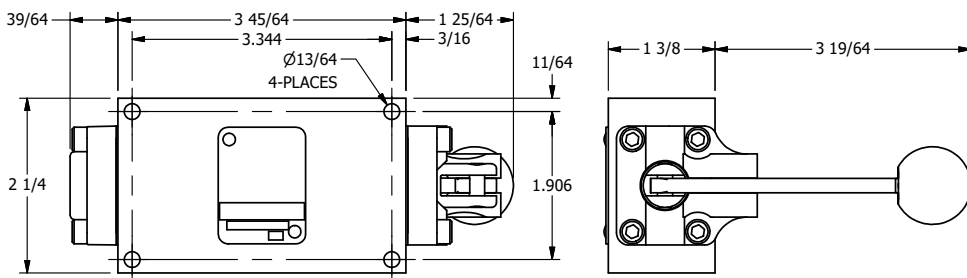

4

3

2

1

B

B

A

A

4

3

2

1

AAA
PRODUCTS
INTERNATIONAL

**AAA PRODUCTS
INTERNATIONAL**
7114 Harry Hines Blvd
Dallas, TX 75235

TITLE: 3/8" SIDE PORT, LEVER, 3 POS,
SPR REGEN CTR,
RED KNOB, LOCKOUT B, 180D LVR

DRAWING NO.:
DIM_HY3DJLOT

THE INFORMATION CONTAINED WITHIN THIS DOCUMENT IS PROPRIETARY TO AAA PRODUCTS AND MAY NOT BE DISCLOSED WITHOUT PRIOR WRITTEN CONSENT