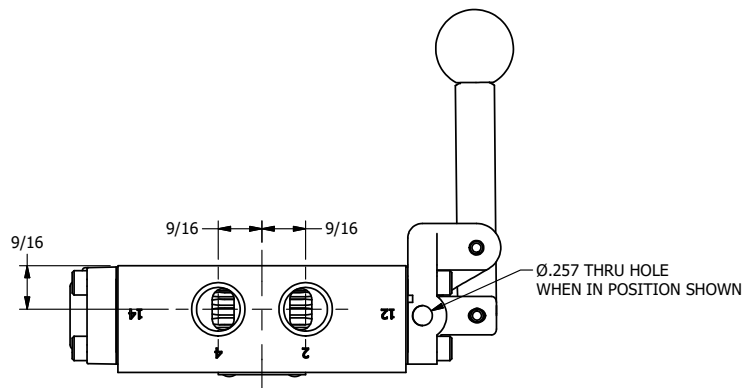

4

3

2

1

B

B

A

A

4

3

2

1

AAA
PRODUCTS
INTERNATIONAL

**AAA PRODUCTS
INTERNATIONAL**
7114 Harry Hines Blvd
Dallas, TX 75235

TITLE: 3/8" SIDE PORT, LEVER, 3 POS,
SPR REGEN CTR,
RED KNOB, LOCKOUT B, 180D LVR

DRAWING NO.:
DIM_HY3DJLOT

THE INFORMATION CONTAINED WITHIN THIS DOCUMENT IS PROPRIETARY TO AAA PRODUCTS AND MAY NOT BE DISCLOSED WITHOUT PRIOR WRITTEN CONSENT