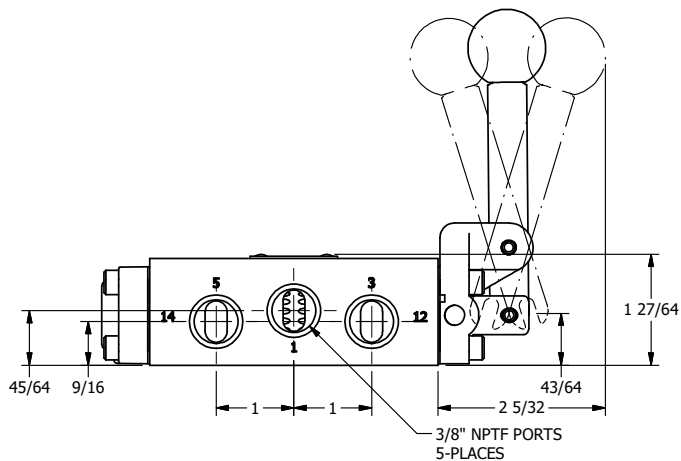

4

3

2

1

**AAA**  
PRODUCTS  
INTERNATIONAL

**AAA PRODUCTS  
INTERNATIONAL**  
7114 Harry Hines Blvd  
Dallas, TX 75235

TITLE: 3/8" SIDE PORT, LEVER, 3 POS,  
SPR CTR, LEVER SHFT, REGEN CTR SPL,  
RED KNOB, LOCKOUT B

DRAWING NO.:  
DIM\_HY3DJLO

THE INFORMATION CONTAINED WITHIN THIS DOCUMENT IS PROPRIETARY TO AAA PRODUCTS AND MAY NOT BE DISCLOSED WITHOUT PRIOR WRITTEN CONSENT

4

3

2

1