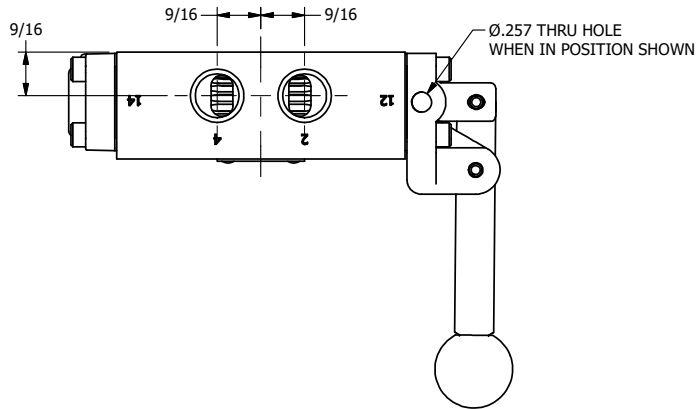

4

3

2

1

**AAA**  
PRODUCTS  
INTERNATIONAL

**AAA PRODUCTS  
INTERNATIONAL**  
7114 Harry Hines Blvd  
Dallas, TX 75235

TITLE: 3/8" SIDE PORT, LEVER, 3 POS,  
SPR CTR, LEVER SHFT, REGEN CTR SPL,  
RED KNOB, LOCKOUT B

DRAWING NO.:  
DIM\_HY3DJLO

THE INFORMATION CONTAINED WITHIN THIS DOCUMENT IS PROPRIETARY TO AAA PRODUCTS AND MAY NOT BE DISCLOSED WITHOUT PRIOR WRITTEN CONSENT

4

3

2

1