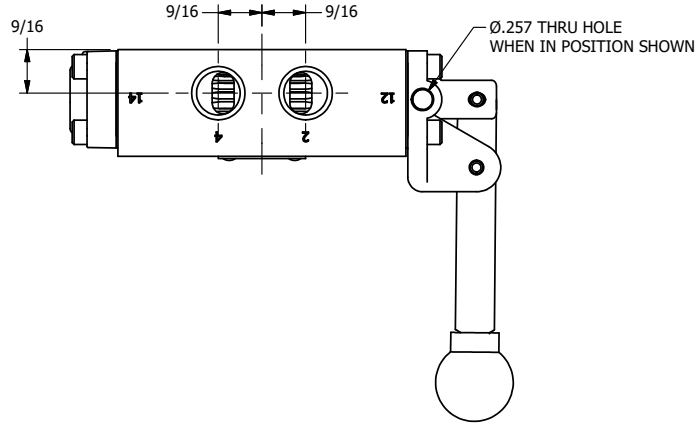

4

3

2

1

AAA
PRODUCTS
INTERNATIONAL

**AAA PRODUCTS
INTERNATIONAL**
7114 Harry Hines Blvd
Dallas, TX 75235

TITLE: 3/8" SIDE PORT, LEVER, 3 POS,
SPR REGEN CTR,
HVY DTY, LOCKOUT B

DRAWING NO.:
DIM_HY3DHLO