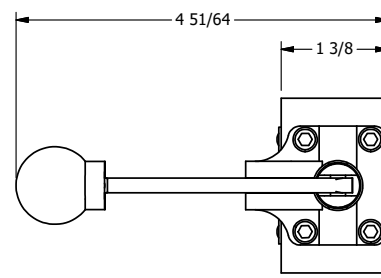

4

3

2

1

AAA
PRODUCTS
INTERNATIONAL

**AAA PRODUCTS
INTERNATIONAL**
7114 Harry Hines Blvd
Dallas, TX 75235

TITLE: 3/8" SIDE PORT, LEVER, 3 POS,
SPR REGEN CTR,
HVY DTY, LOCKOUT B

DRAWING NO.:
DIM_HY3DHLO