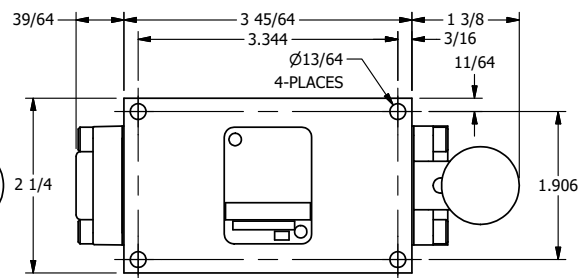

4

3

2

1

AAA
PRODUCTS
INTERNATIONAL

**AAA PRODUCTS
INTERNATIONAL**
7114 Harry Hines Blvd
Dallas, TX 75235

TITLE: 3/8" SIDE PORT, LEVER, 3 POS,
SPR REGEN CTR,
HVY DTY, LOCKOUT B

DRAWING NO.:
DIM_HY3DHLO