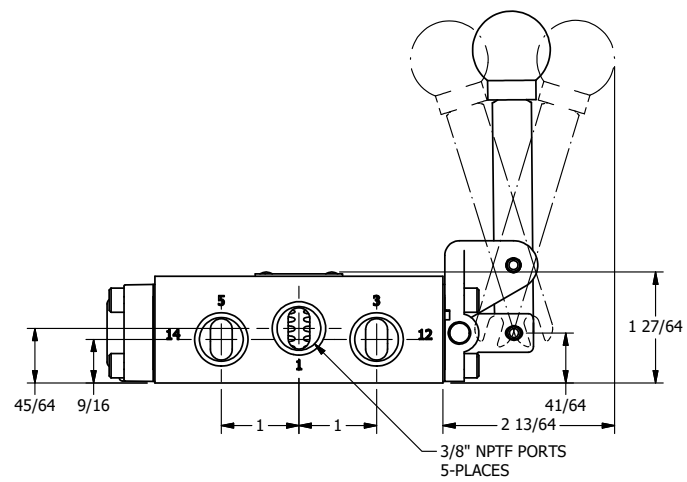

4

3

2

1

AAA
PRODUCTS
INTERNATIONAL

**AAA PRODUCTS
INTERNATIONAL**
7114 Harry Hines Blvd
Dallas, TX 75235

TITLE: 3/8" SIDE PORT, LEVER, 3 POS,
SPR REGEN CTR,
HVY DTY, LOCKOUT B

DRAWING NO.:
DIM_HY3DHLO