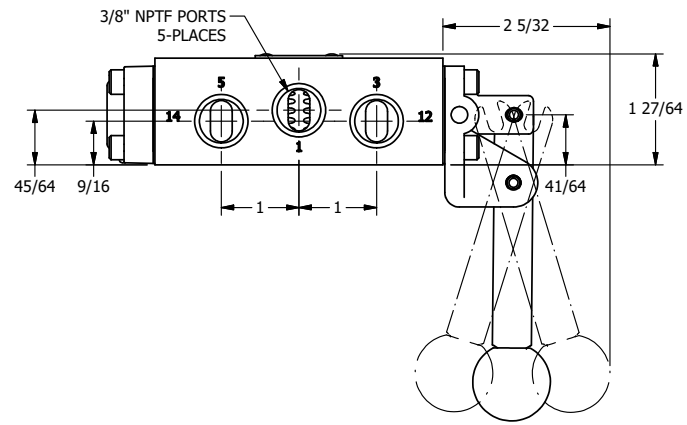

AAA
PRODUCTS
INTERNATIONAL

**AAA PRODUCTS
INTERNATIONAL**
7114 Harry Hines Blvd
Dallas, TX 75235

TITLE: 3/8" SIDE PORT, LEVER, 3 POS,
SPR REGEN CTR,
HVY DTY, RED KNOB, 180D LVR

DRAWING NO.:
DIM_HY3DHJT

4

3