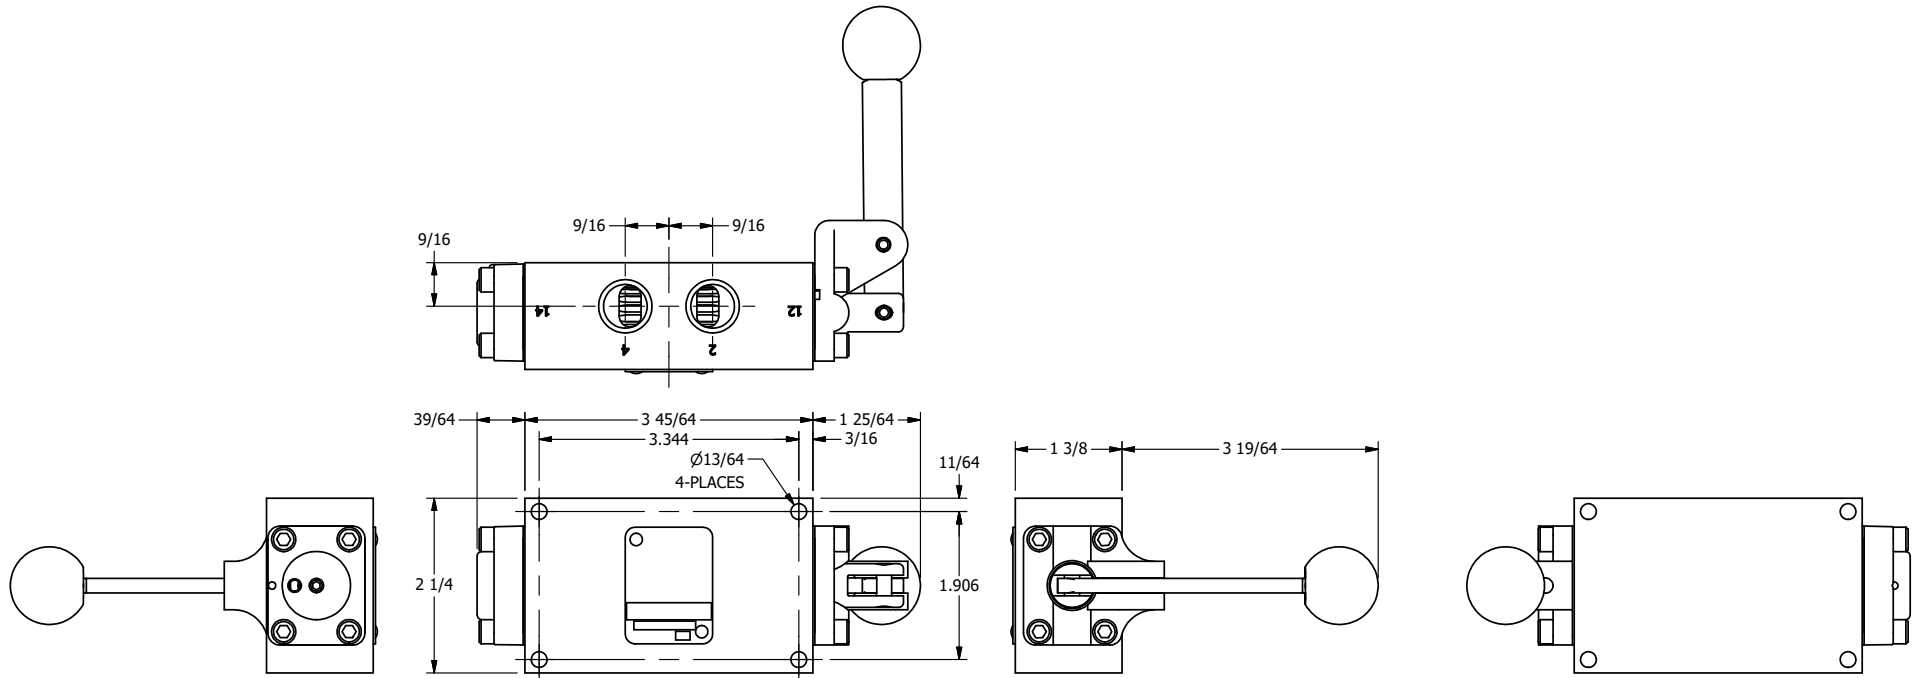

4

3

2

1

B

B

A

A

AAA
PRODUCTS
INTERNATIONAL

**AAA PRODUCTS
INTERNATIONAL**
7114 Harry Hines Blvd
Dallas, TX 75235

TITLE: 3/8" SIDE PORT, LEVER, 3 POS,
SPR REGEN CTR,
HVY DTY, RED KNOB, 180D LVR

DRAWING NO.:
DIM_HY3DHJT

4

3

2

1

THE INFORMATION CONTAINED WITHIN THIS DOCUMENT IS PROPRIETARY TO AAA PRODUCTS AND MAY NOT BE DISCLOSED WITHOUT PRIOR WRITTEN CONSENT