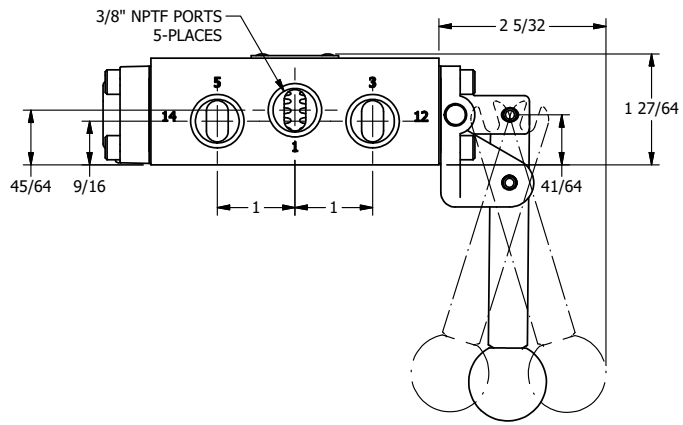

AAA
PRODUCTS
INTERNATIONAL

**AAA PRODUCTS
INTERNATIONAL**
7114 Harry Hines Blvd
Dallas, TX 75235

TITLE: $3/8$ " SIDE PORT, LEVER, 3 POS,
SPR REGEN CTR, HVY DTY,
RED KNOB, LOCKOUT B, 180D LVR

DRAWING NO.:
DIM_HY3DHJLOT