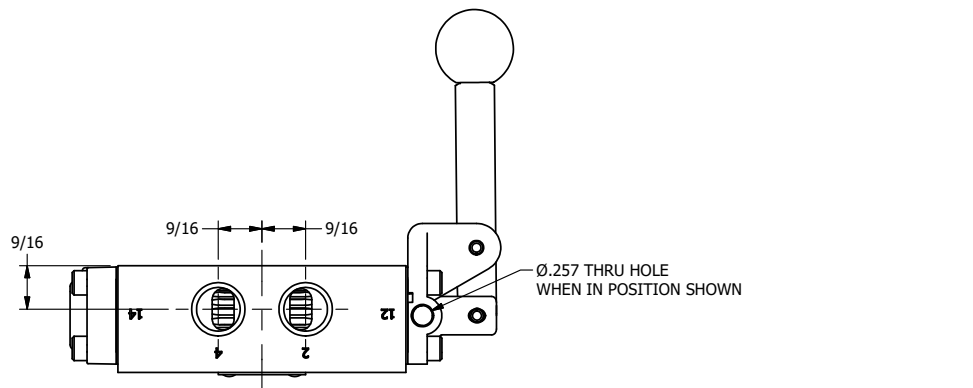

AAA
PRODUCTS
INTERNATIONAL

**AAA PRODUCTS
INTERNATIONAL**
7114 Harry Hines Blvd
Dallas, TX 75235

TITLE: $3/8$ " SIDE PORT, LEVER, 3 POS,
SPR REGEN CTR, HVY DTY,
RED KNOB, LOCKOUT B, 180D LVR

DRAWING NO.:
DIM_HY3DHJLOT