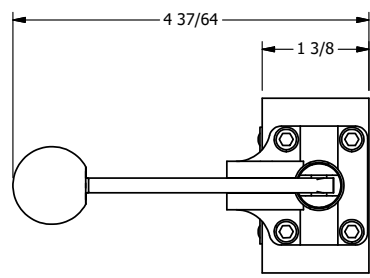

4

3

2

1

AAA
PRODUCTS
INTERNATIONAL

AAA PRODUCTS INTERNATIONAL
7114 Harry Hines Blvd
Dallas, TX 75235

TITLE: 3/8" SIDE PORT, LEVER, 3 POS,
SPR REGEN CTR,
HVY DTY, RED KNOB, LOCKOUT B

DRAWING NO.:
DIM_HY3DHJLO