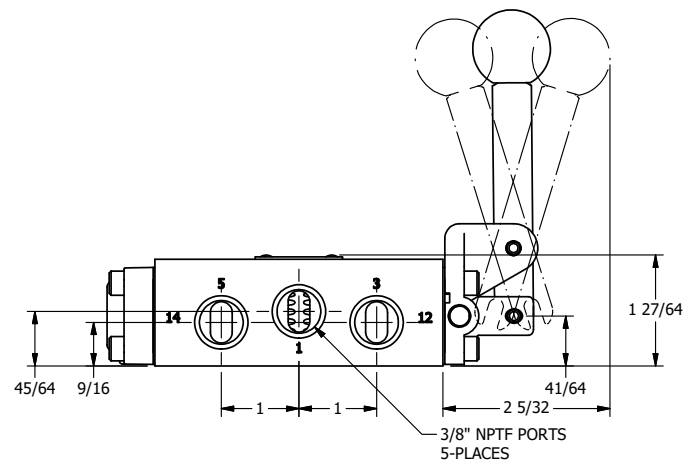

4

3

2

1

AAA
PRODUCTS
INTERNATIONAL

AAA PRODUCTS INTERNATIONAL
7114 Harry Hines Blvd
Dallas, TX 75235

TITLE: 3/8" SIDE PORT, LEVER, 3 POS,
SPR REGEN CTR,
HVY DTY, RED KNOB, LOCKOUT B

DRAWING NO.:
DIM_HY3DHJLO