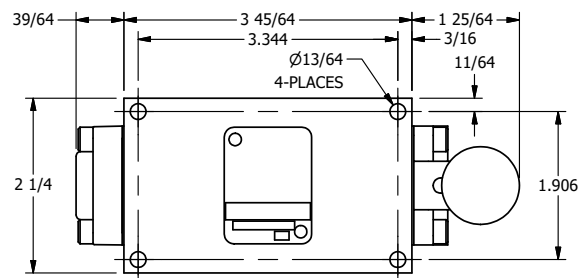

4

3

2

1

AAA
PRODUCTS
INTERNATIONAL

AAA PRODUCTS INTERNATIONAL
7114 Harry Hines Blvd
Dallas, TX 75235

TITLE: 3/8" SIDE PORT, LEVER, 3 POS,
SPR REGEN CTR,
HVY DTY, RED KNOB, LOCKOUT B

DRAWING NO.:
DIM_HY3DHJLO