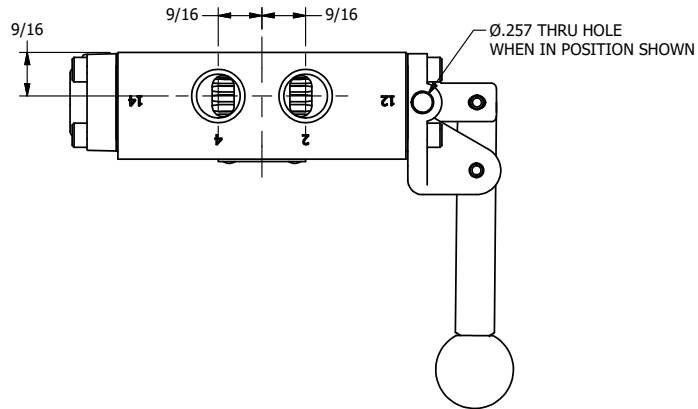

4

3

2

1

AAA
PRODUCTS
INTERNATIONAL

AAA PRODUCTS INTERNATIONAL
7114 Harry Hines Blvd
Dallas, TX 75235

TITLE: 3/8" SIDE PORT, LEVER, 3 POS,
SPR REGEN CTR,
HVY DTY, RED KNOB, LOCKOUT B

DRAWING NO.:
DIM_HY3DHJLO