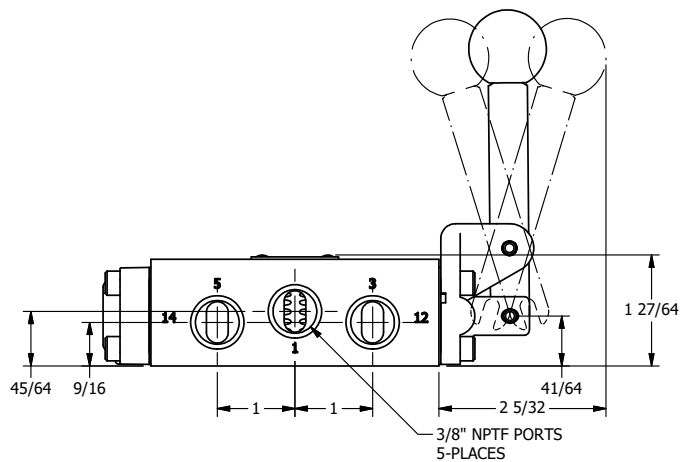

4

3

2

1

AAA
PRODUCTS
INTERNATIONAL

AAA PRODUCTS INTERNATIONAL
7114 Harry Hines Blvd
Dallas, TX 75235

TITLE: 3/8" SIDE PORT, LEVER, 3 POS,
SPR REGEN CTR,
HVY DTY, RED KNOB

DRAWING NO.:
DIM_HY3DHJ