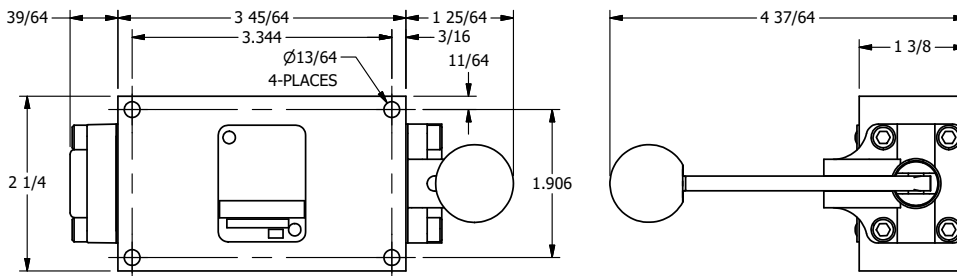

4

3

2

1

AAA
PRODUCTS
INTERNATIONAL

AAA PRODUCTS INTERNATIONAL
7114 Harry Hines Blvd
Dallas, TX 75235

TITLE: 3/8" SIDE PORT, LEVER, 3 POS,
SPR REGEN CTR,
HVY DTY, RED KNOB

DRAWING NO.:
DIM_HY3DHJ