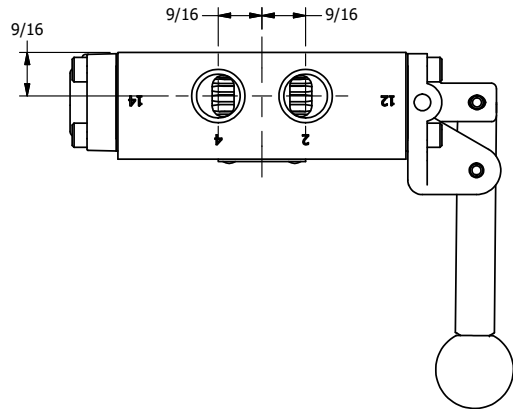

4

3

2

1

AAA
PRODUCTS
INTERNATIONAL

AAA PRODUCTS INTERNATIONAL
7114 Harry Hines Blvd
Dallas, TX 75235

TITLE: 3/8" SIDE PORT, LEVER, 3 POS,
SPR REGEN CTR,
HVY DTY, RED KNOB

DRAWING NO.:
DIM_HY3DHJ