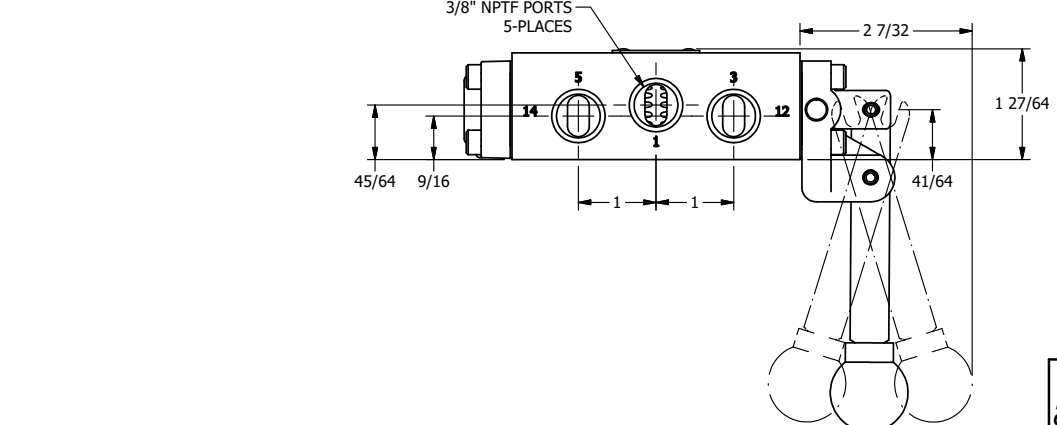

4

3

2

1

B

B

4

3

2

1

A

A

**AAA**  
PRODUCTS  
INTERNATIONAL

**AAA PRODUCTS  
INTERNATIONAL**  
7114 Harry Hines Blvd  
Dallas, TX 75235

TITLE: 3/8" SIDE PORT, LEVER, 3 POS,  
SPR REGEN CTR,  
180D LVR, PINLOCK ABC

DRAWING NO.:  
DIM\_HY3DET