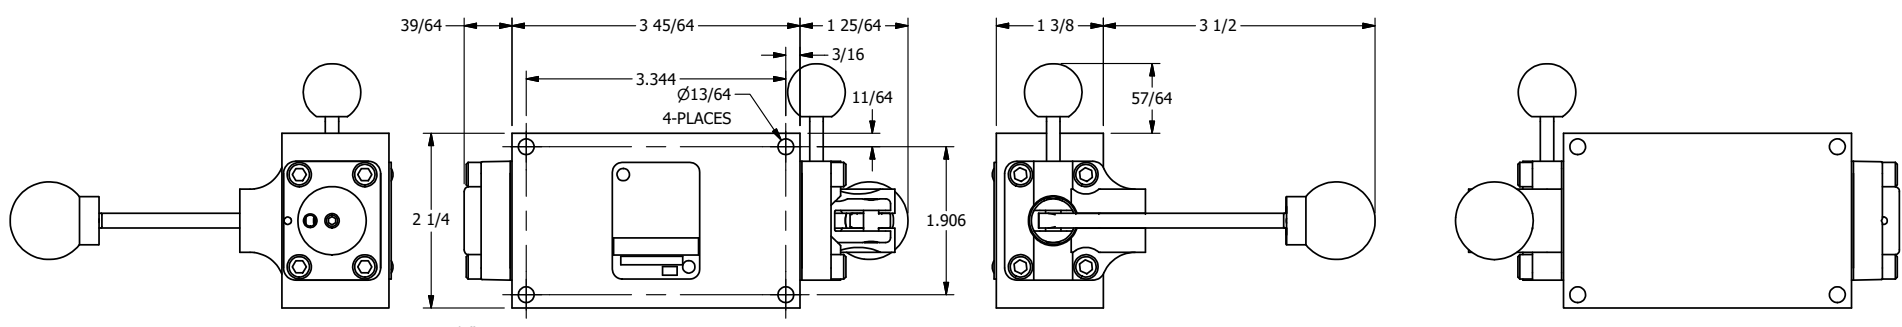

4

3

2

1

B

B

4

3

2

1

A

A

**AAA**  
PRODUCTS  
INTERNATIONAL

**AAA PRODUCTS  
INTERNATIONAL**  
7114 Harry Hines Blvd  
Dallas, TX 75235

TITLE: 3/8" SIDE PORT, LEVER, 3 POS,  
SPR REGEN CTR,  
180D LVR, PINLOCK ABC

DRAWING NO.:  
DIM\_HY3DET