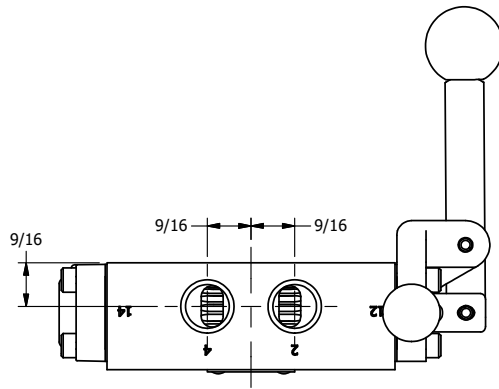

4

3

2

1

B

B

A

A

4

3

2

1