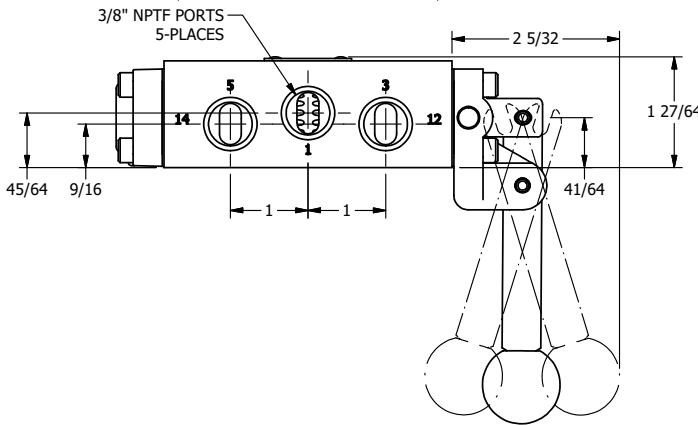

4

3

2

1

B

B

A

A

4

3

2

1