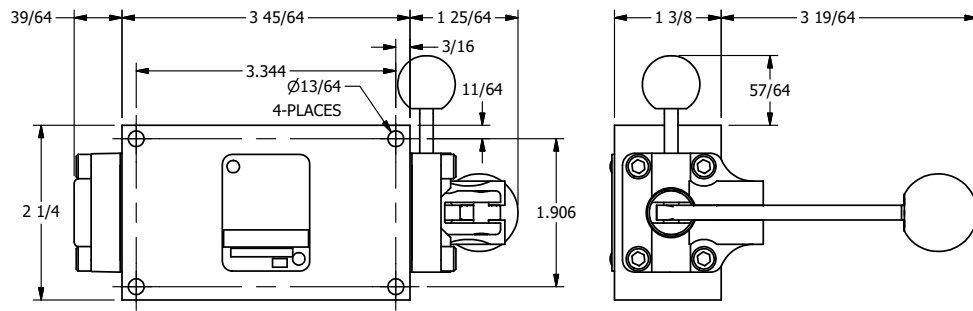

4

3

2

1

B

B

A

A

4

3

2

1