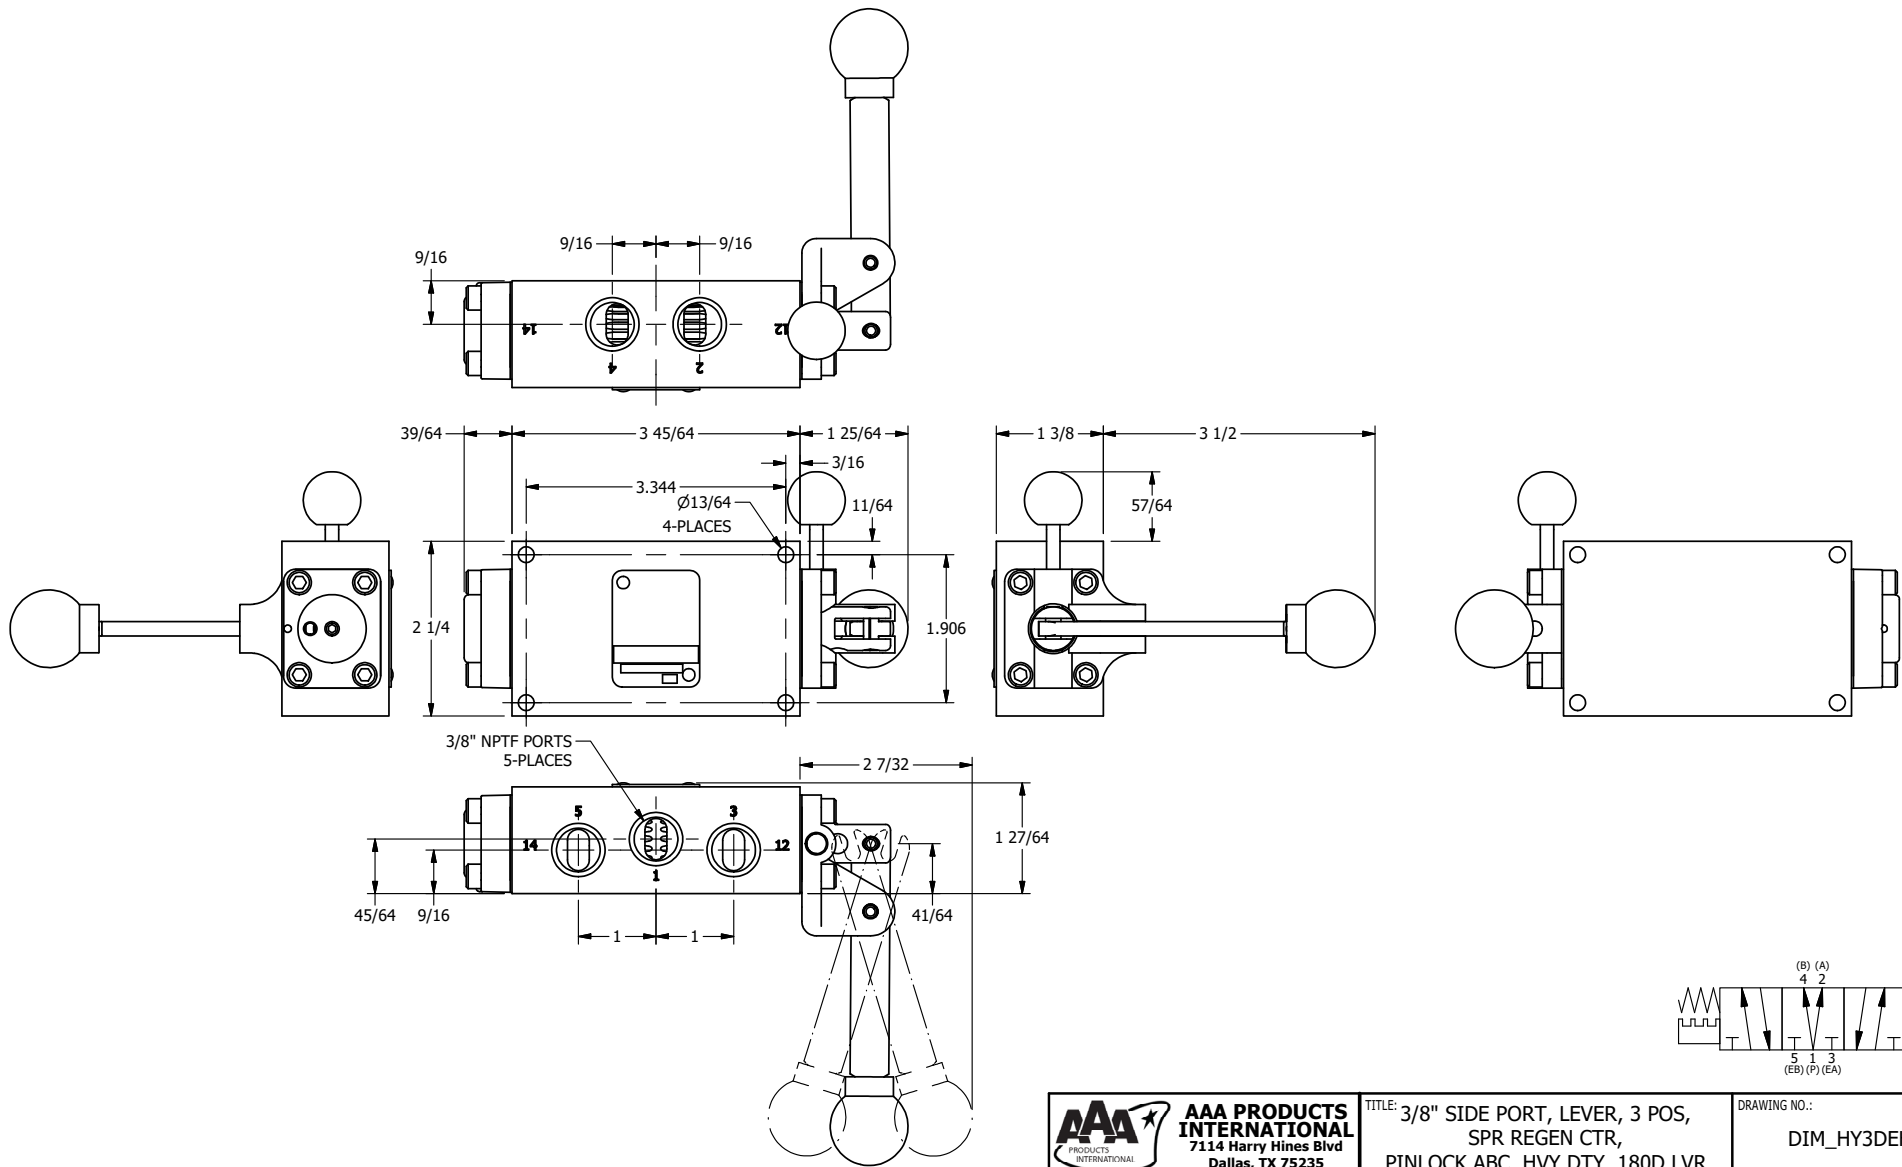

**AAA**  
PRODUCTS  
INTERNATIONAL

**AAA PRODUCTS  
INTERNATIONAL**  
7114 Harry Hines Blvd  
Dallas, TX 75235

TITLE: 3/8" SIDE PORT, LEVER, 3 POS,  
SPR REGEN CTR,  
PINLOCK ABC, HVY DTY, 180D LVR

DRAWING NO.:  
DIM\_HY3DEHT