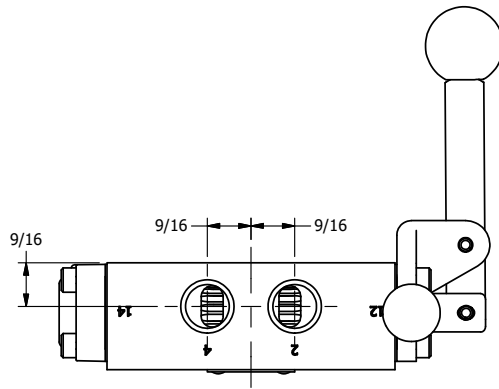

4

3

2

1

B

B

A

A

4

3

2

1

AAA
PRODUCTS
INTERNATIONAL

AAA PRODUCTS INTERNATIONAL
7114 Harry Hines Blvd
Dallas, TX 75235

TITLE: 3/8" SIDE PORT, LEVER, 3 POS,
SPR REGEN CTR, PINLOCK ABC,
HVY DTY, RED KNOB, 180D LVR

DRAWING NO.:
DIM_HY3DEHJT

THE INFORMATION CONTAINED WITHIN THIS DOCUMENT IS PROPRIETARY TO AAA PRODUCTS AND MAY NOT BE DISCLOSED WITHOUT PRIOR WRITTEN CONSENT