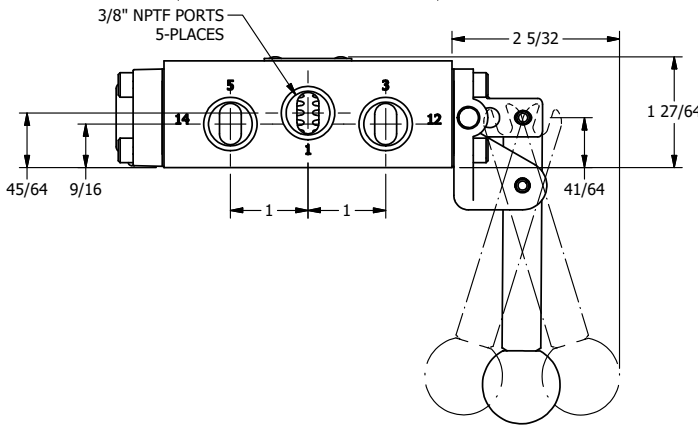

4

3

2

1

B

B

A

A

4

3

2

1

AAA
PRODUCTS
INTERNATIONAL

AAA PRODUCTS INTERNATIONAL
7114 Harry Hines Blvd
Dallas, TX 75235

TITLE: 3/8" SIDE PORT, LEVER, 3 POS,
SPR REGEN CTR, PINLOCK ABC,
HVY DTY, RED KNOB, 180D LVR

DRAWING NO.:
DIM_HY3DEHJT

THE INFORMATION CONTAINED WITHIN THIS DOCUMENT IS PROPRIETARY TO AAA PRODUCTS AND MAY NOT BE DISCLOSED WITHOUT PRIOR WRITTEN CONSENT