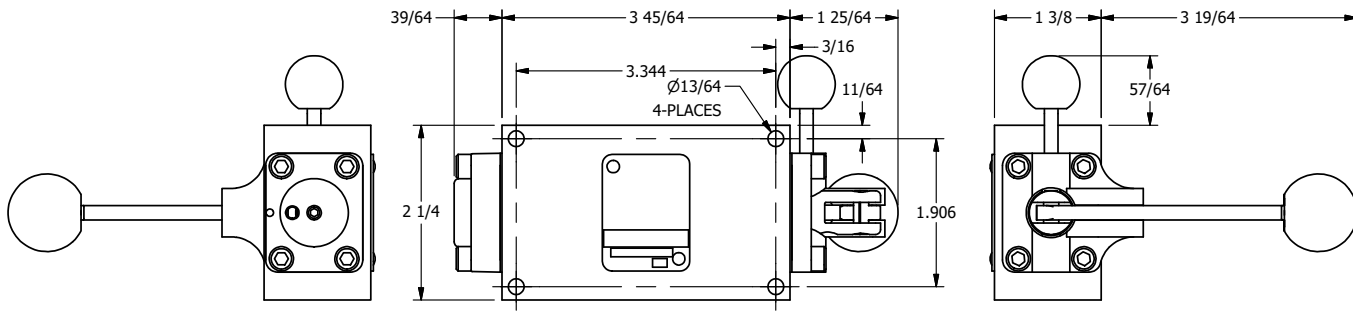

4

3

2

1

B

B

A

A

4

3

2

1

AAA
PRODUCTS
INTERNATIONAL

AAA PRODUCTS INTERNATIONAL
7114 Harry Hines Blvd
Dallas, TX 75235

TITLE: 3/8" SIDE PORT, LEVER, 3 POS,
SPR REGEN CTR, PINLOCK ABC,
HVY DTY, RED KNOB, 180D LVR

DRAWING NO.:
DIM_HY3DEHJT

THE INFORMATION CONTAINED WITHIN THIS DOCUMENT IS PROPRIETARY TO AAA PRODUCTS AND MAY NOT BE DISCLOSED WITHOUT PRIOR WRITTEN CONSENT