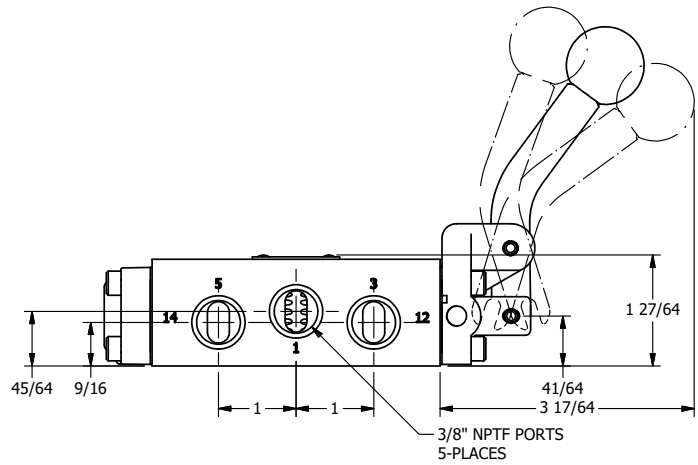

4

3

2

1

AAA
PRODUCTS
INTERNATIONAL

**AAA PRODUCTS
INTERNATIONAL**
7114 Harry Hines Blvd
Dallas, TX 75235

TITLE: 3/8" SIDE PORT, LEVER, 3 POS,
SPR REGEN CTR,
CURVED LVR, RED KNOB, LOCKOUT B

DRAWING NO.:
DIM_HY3DCJLO