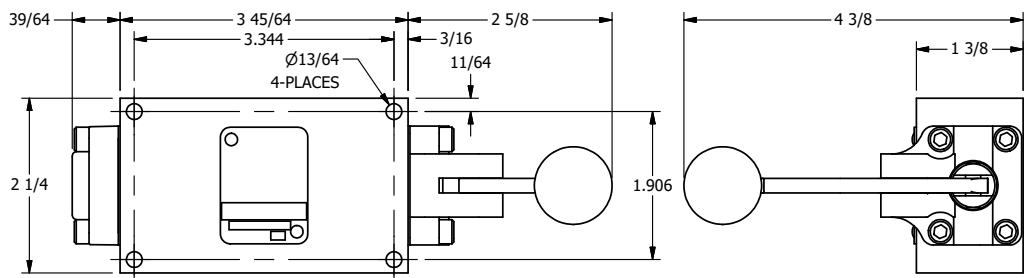

4

3

2

1

AAA
PRODUCTS
INTERNATIONAL

**AAA PRODUCTS
INTERNATIONAL**
7114 Harry Hines Blvd
Dallas, TX 75235

TITLE: 3/8" SIDE PORT, LEVER, 3 POS,
SPR REGEN CTR,
CURVED LVR, RED KNOB, LOCKOUT B

DRAWING NO.:
DIM_HY3DCJLO