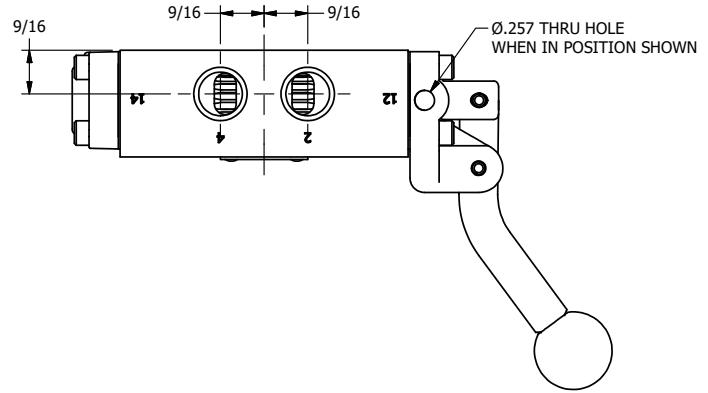

4

3

2

1

AAA
PRODUCTS
INTERNATIONAL

**AAA PRODUCTS
INTERNATIONAL**
7114 Harry Hines Blvd
Dallas, TX 75235

TITLE: 3/8" SIDE PORT, LEVER, 3 POS,
SPR REGEN CTR,
CURVED LVR, RED KNOB, LOCKOUT B

DRAWING NO.:
DIM_HY3DCJLO