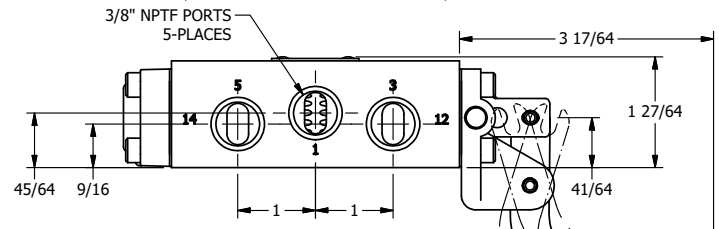

4

3

2

1

B

B

A

A

4

3

2

1

AAA PRODUCTS INTERNATIONAL
7114 Harry Hines Blvd
Dallas, TX 75235

TITLE: 3/8" SIDE PORT, LEVER, 3 POS,
5PR REGEN CTR, CURVED LVR, HVY DTY
PINLOCK ABC, RED KNOB, 180D LVR

DRAWING NO.:
DIM_HY3DCEHJT

THE INFORMATION CONTAINED WITHIN THIS DOCUMENT IS PROPRIETARY TO AAA PRODUCTS AND MAY NOT BE DISCLOSED WITHOUT PRIOR WRITTEN CONSENT