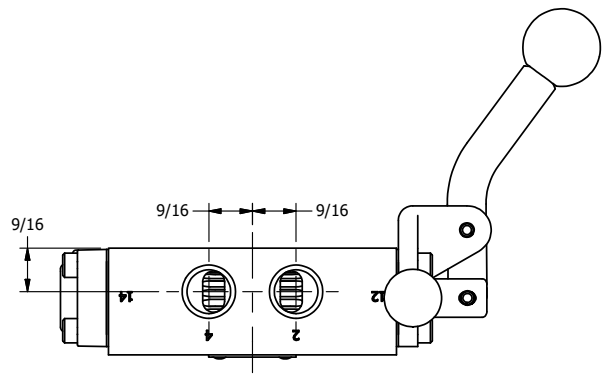

4

3

2

1

B

B

A

A

4

3

2

1

AAA PRODUCTS INTERNATIONAL
7114 Harry Hines Blvd
Dallas, TX 75235

TITLE: 3/8" SIDE PORT, LEVER, 3 POS,
5PR REGEN CTR, CURVED LVR, HVY DTY
PINLOCK ABC, RED KNOB, 180D LVR

DRAWING NO.:
DIM_HY3DCEHJT

THE INFORMATION CONTAINED WITHIN THIS DOCUMENT IS PROPRIETARY TO AAA PRODUCTS AND MAY NOT BE DISCLOSED WITHOUT PRIOR WRITTEN CONSENT