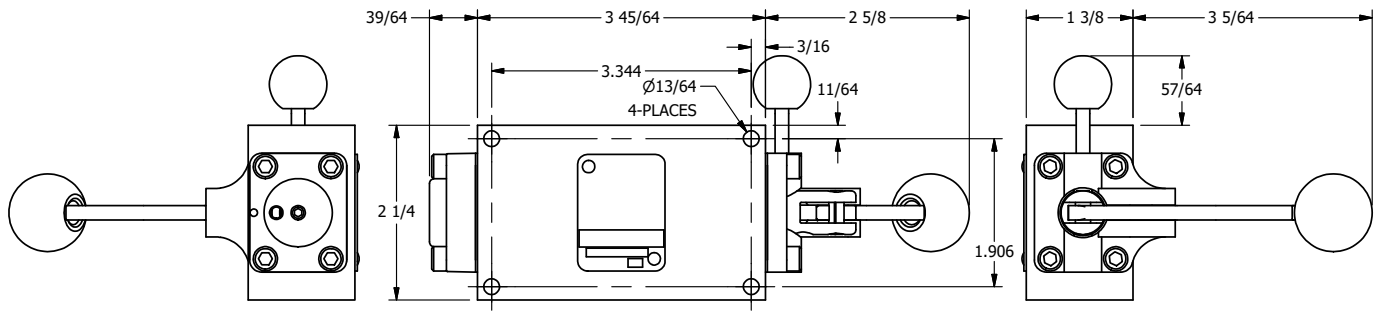

4

3

2

1

B

B

A

A

4

3

2

1

AAA PRODUCTS INTERNATIONAL
7114 Harry Hines Blvd
Dallas, TX 75235

TITLE: 3/8" SIDE PORT, LEVER, 3 POS,
5PR REGEN CTR, CURVED LVR, HVY DTY
PINLOCK ABC, RED KNOB, 180D LVR

DRAWING NO.:
DIM_HY3DCEHJT

THE INFORMATION CONTAINED WITHIN THIS DOCUMENT IS PROPRIETARY TO AAA PRODUCTS AND MAY NOT BE DISCLOSED WITHOUT PRIOR WRITTEN CONSENT