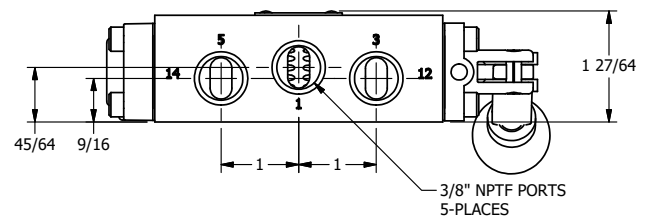

4

3

2

1

AAA
PRODUCTS
INTERNATIONAL

**AAA PRODUCTS
INTERNATIONAL**
7114 Harry Hines Blvd
Dallas, TX 75235

TITLE: 3/8" SIDE PORT, LEVER, 3 POS,
SPR REGEN CTR,
BENT LVR RT, 90D LVR

DRAWING NO.:
DIM_HY3DBRR