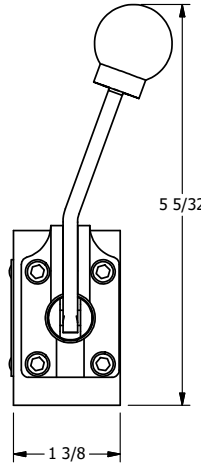

4

3

2

1

AAA
PRODUCTS
INTERNATIONAL

**AAA PRODUCTS
INTERNATIONAL**
7114 Harry Hines Blvd
Dallas, TX 75235

TITLE: 3/8" SIDE PORT, LEVER, 3 POS,
SPR REGEN CTR,
BENT LVR RT, 90D LVR

DRAWING NO.:
DIM_HY3DBRR