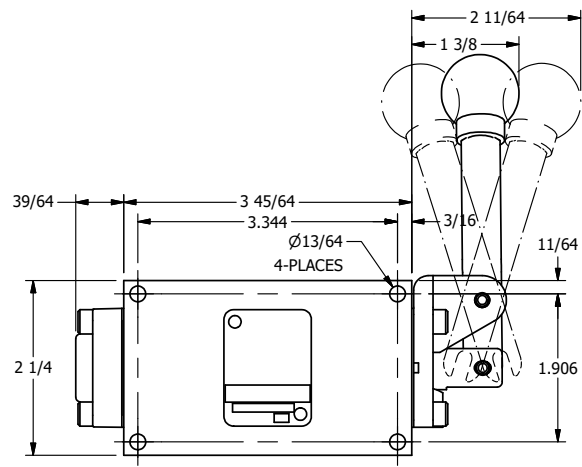

4

3

2

1

AAA
PRODUCTS
INTERNATIONAL

**AAA PRODUCTS
INTERNATIONAL**
7114 Harry Hines Blvd
Dallas, TX 75235

TITLE: 3/8" SIDE PORT, LEVER, 3 POS,
SPR REGEN CTR,
BENT LVR RT, 90D LVR

DRAWING NO.:
DIM_HY3DBRR