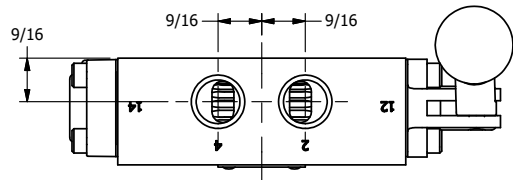

4

3

2

1

AAA
PRODUCTS
INTERNATIONAL

**AAA PRODUCTS
INTERNATIONAL**
7114 Harry Hines Blvd
Dallas, TX 75235

TITLE: 3/8" SIDE PORT, LEVER, 3 POS,
SPR REGEN CTR,
BENT LVR RT, 90D LVR

DRAWING NO.:
DIM_HY3DBRR