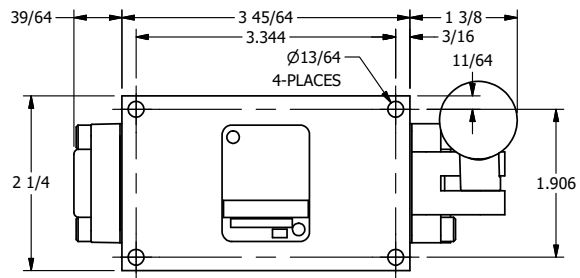

4

3

2

1

**AAA**  
PRODUCTS  
INTERNATIONAL

**AAA PRODUCTS  
INTERNATIONAL**  
7114 Harry Hines Blvd  
Dallas, TX 75235

TITLE: 3/8" SIDE PORT, LEVER, 3 POS,  
SPR REGEN CTR,  
BENT LVR RT, LOCKOUT B

DRAWING NO.:  
DIM\_HY3DBRLO