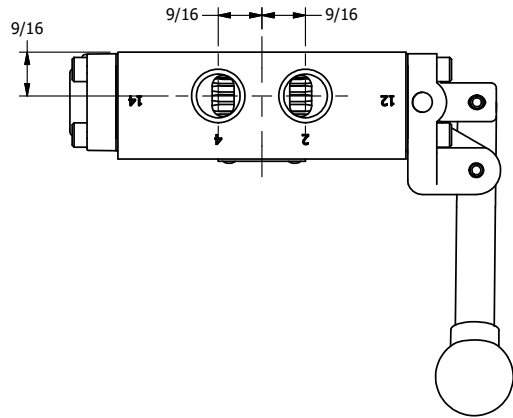

4

3

2

1

**AAA**  
PRODUCTS  
INTERNATIONAL

**AAA PRODUCTS  
INTERNATIONAL**  
7114 Harry Hines Blvd  
Dallas, TX 75235

TITLE: 3/8" SIDE PORT, LEVER, 3 POS,  
SPR REGEN CTR,  
BENT LVR RT, LOCKOUT B

DRAWING NO.:  
DIM\_HY3DBRLO