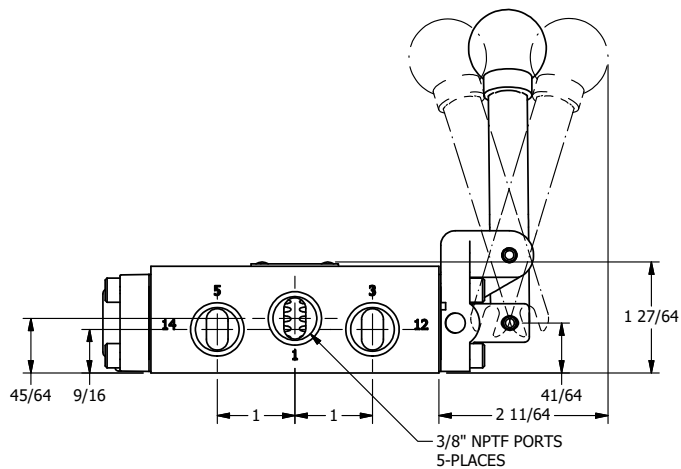

4

3

2

1

**AAA**  
PRODUCTS  
INTERNATIONAL

**AAA PRODUCTS  
INTERNATIONAL**  
7114 Harry Hines Blvd  
Dallas, TX 75235

TITLE: 3/8" SIDE PORT, LEVER, 3 POS,  
SPR REGEN CTR,  
BENT LVR RT, LOCKOUT B

DRAWING NO.:  
DIM\_HY3DBRLO