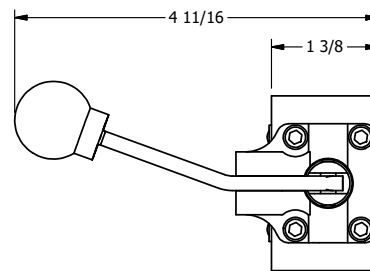

4

3

2

1

**AAA**  
PRODUCTS  
INTERNATIONAL

**AAA PRODUCTS  
INTERNATIONAL**  
7114 Harry Hines Blvd  
Dallas, TX 75235

TITLE: 3/8" SIDE PORT, LEVER, 3 POS,  
SPR REGEN CTR,  
BENT LVR RT, LOCKOUT B

DRAWING NO.:  
DIM\_HY3DBRLO