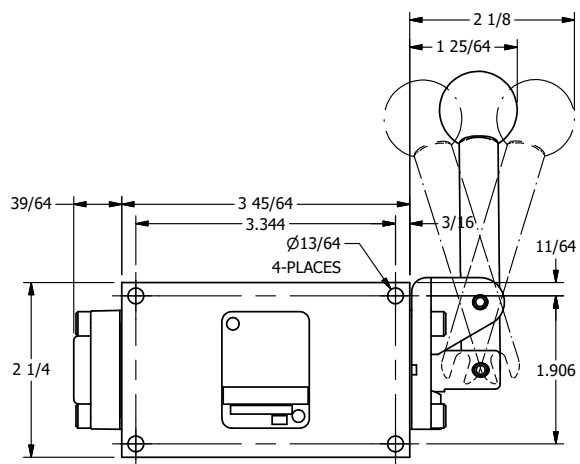

4

3

2

1

AAA
PRODUCTS
INTERNATIONAL

**AAA PRODUCTS
INTERNATIONAL**
7114 Harry Hines Blvd
Dallas, TX 75235

TITLE: 3/8" SIDE PORT, LEVER, 3 POS,
SPR REGEN CTR,
BNT LVR RT, RED KNOB, 90D LVR

DRAWING NO.:
DIM_HY3DBRJR