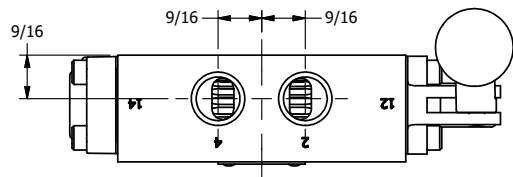

4

3

2

1

AAA
PRODUCTS
INTERNATIONAL

**AAA PRODUCTS
INTERNATIONAL**
7114 Harry Hines Blvd
Dallas, TX 75235

TITLE: 3/8" SIDE PORT, LEVER, 3 POS,
SPR REGEN CTR,
BNT LVR RT, RED KNOB, 90D LVR

DRAWING NO.:
DIM_HY3DBRJR