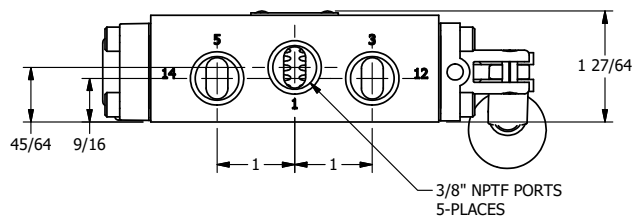

4

3

2

1

AAA
PRODUCTS
INTERNATIONAL

**AAA PRODUCTS
INTERNATIONAL**
7114 Harry Hines Blvd
Dallas, TX 75235

TITLE: 3/8" SIDE PORT, LEVER, 3 POS,
SPR REGEN CTR,
BNT LVR RT, RED KNOB, 90D LVR

DRAWING NO.:
DIM_HY3DBRJR