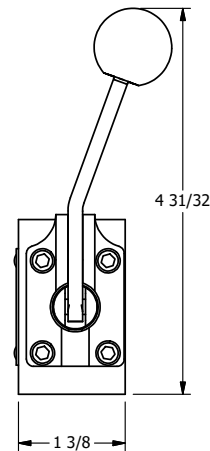

4

3

2

1

AAA
PRODUCTS
INTERNATIONAL

**AAA PRODUCTS
INTERNATIONAL**
7114 Harry Hines Blvd
Dallas, TX 75235

TITLE: 3/8" SIDE PORT, LEVER, 3 POS,
SPR REGEN CTR,
BNT LVR RT, RED KNOB, 90D LVR

DRAWING NO.:
DIM_HY3DBRJR