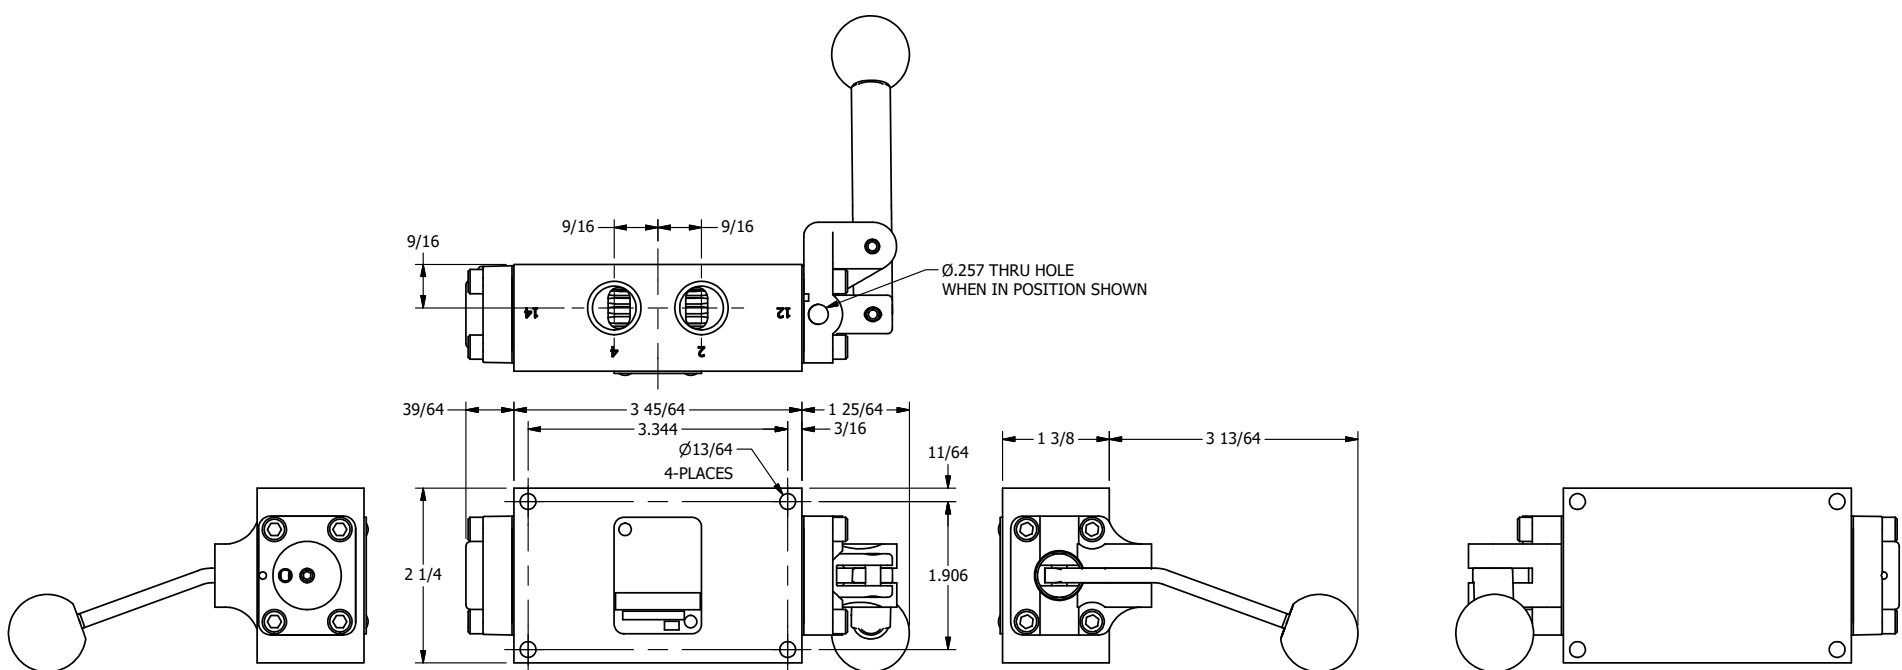

4

3

2

1

B

B

A

A

AAA
PRODUCTS
INTERNATIONAL

**AAA PRODUCTS
INTERNATIONAL**
7114 Harry Hines Blvd
Dallas, TX 75235

TITLE: 3/8" SIDE PORT, LEVER, 3 POS,
SPR REGEN CTR, BNT LVR RT,
RED KNOB, LOCKOUT B, 180D LVR

DRAWING NO.:
DIM_HY3DBRJLOT

4

3

2

1

THE INFORMATION CONTAINED WITHIN THIS DOCUMENT IS PROPRIETARY TO AAA PRODUCTS AND MAY NOT BE DISCLOSED WITHOUT PRIOR WRITTEN CONSENT