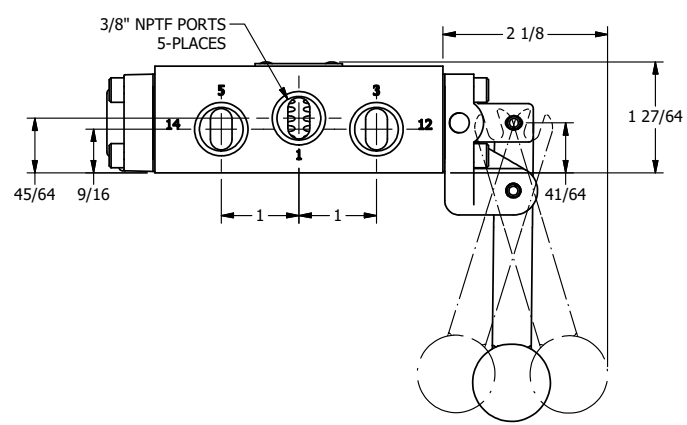

AAA
PRODUCTS
INTERNATIONAL

**AAA PRODUCTS
INTERNATIONAL**
7114 Harry Hines Blvd
Dallas, TX 75235

TITLE: 3/8" SIDE PORT, LEVER, 3 POS,
SPR REGEN CTR, BNT LVR RT,
RED KNOB, LOCKOUT B, 180D LVR

DRAWING NO.:
DIM_HY3DBRJLOT