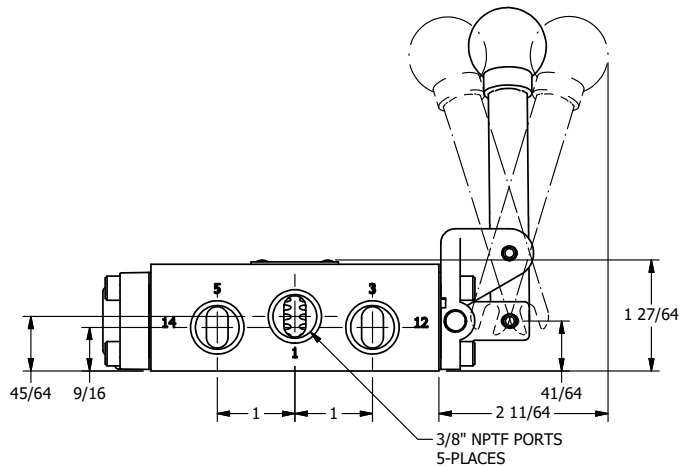

4

3

2

1

**AAA**  
PRODUCTS  
INTERNATIONAL

**AAA PRODUCTS INTERNATIONAL**  
7114 Harry Hines Blvd  
Dallas, TX 75235

TITLE: 3/8" SIDE PORT, LEVER, 3 POS,  
SPR REGEN CTR,  
BNT LVR RT, HVY DTY, LOCKOUT B

DRAWING NO.:  
DIM\_HY3DBRHLO