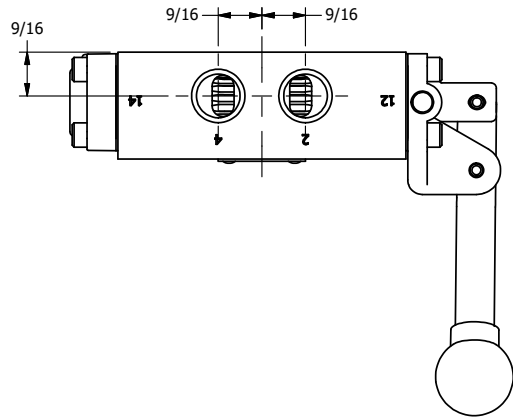

4

3

2

1

**AAA**  
PRODUCTS  
INTERNATIONAL

**AAA PRODUCTS INTERNATIONAL**  
7114 Harry Hines Blvd  
Dallas, TX 75235

TITLE: 3/8" SIDE PORT, LEVER, 3 POS,  
SPR REGEN CTR,  
BNT LVR RT, HVY DTY, LOCKOUT B

DRAWING NO.:  
DIM\_HY3DBRHLO