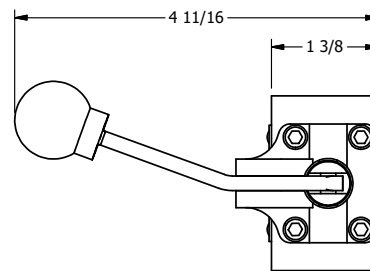

4

3

2

1

**AAA**  
PRODUCTS  
INTERNATIONAL

**AAA PRODUCTS INTERNATIONAL**  
7114 Harry Hines Blvd  
Dallas, TX 75235

TITLE: 3/8" SIDE PORT, LEVER, 3 POS,  
SPR REGEN CTR,  
BNT LVR RT, HVY DTY, LOCKOUT B

DRAWING NO.:  
DIM\_HY3DBRHLO