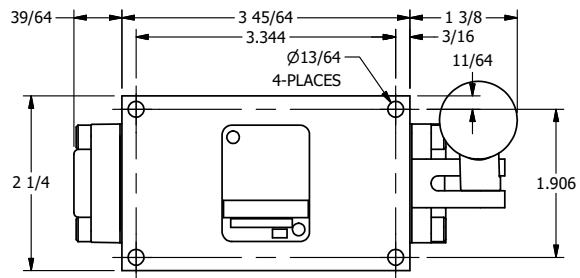

4

3

2

1

**AAA**  
PRODUCTS  
INTERNATIONAL

**AAA PRODUCTS INTERNATIONAL**  
7114 Harry Hines Blvd  
Dallas, TX 75235

TITLE: 3/8" SIDE PORT, LEVER, 3 POS,  
SPR REGEN CTR,  
BNT LVR RT, HVY DTY, LOCKOUT B

DRAWING NO.:  
DIM\_HY3DBRHLO