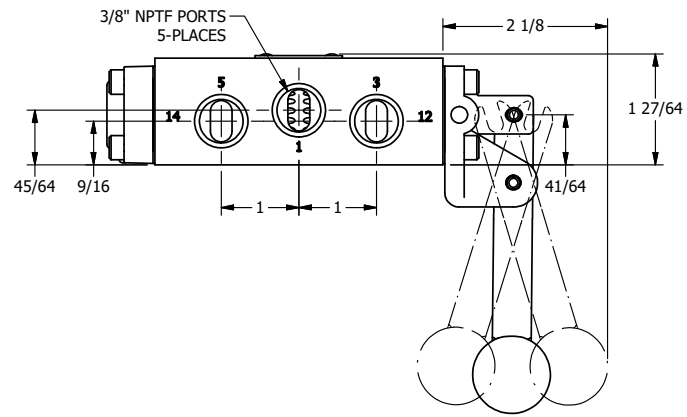

**AAA**  
PRODUCTS  
INTERNATIONAL

**AAA PRODUCTS  
INTERNATIONAL**  
7114 Harry Hines Blvd  
Dallas, TX 75235

TITLE: 3/8" SIDE PORT, LEVER, 3 POS,  
SPR REGEN CTR, BNT LVR RT,  
HVY DTY, RED KNOB, 180D LVR