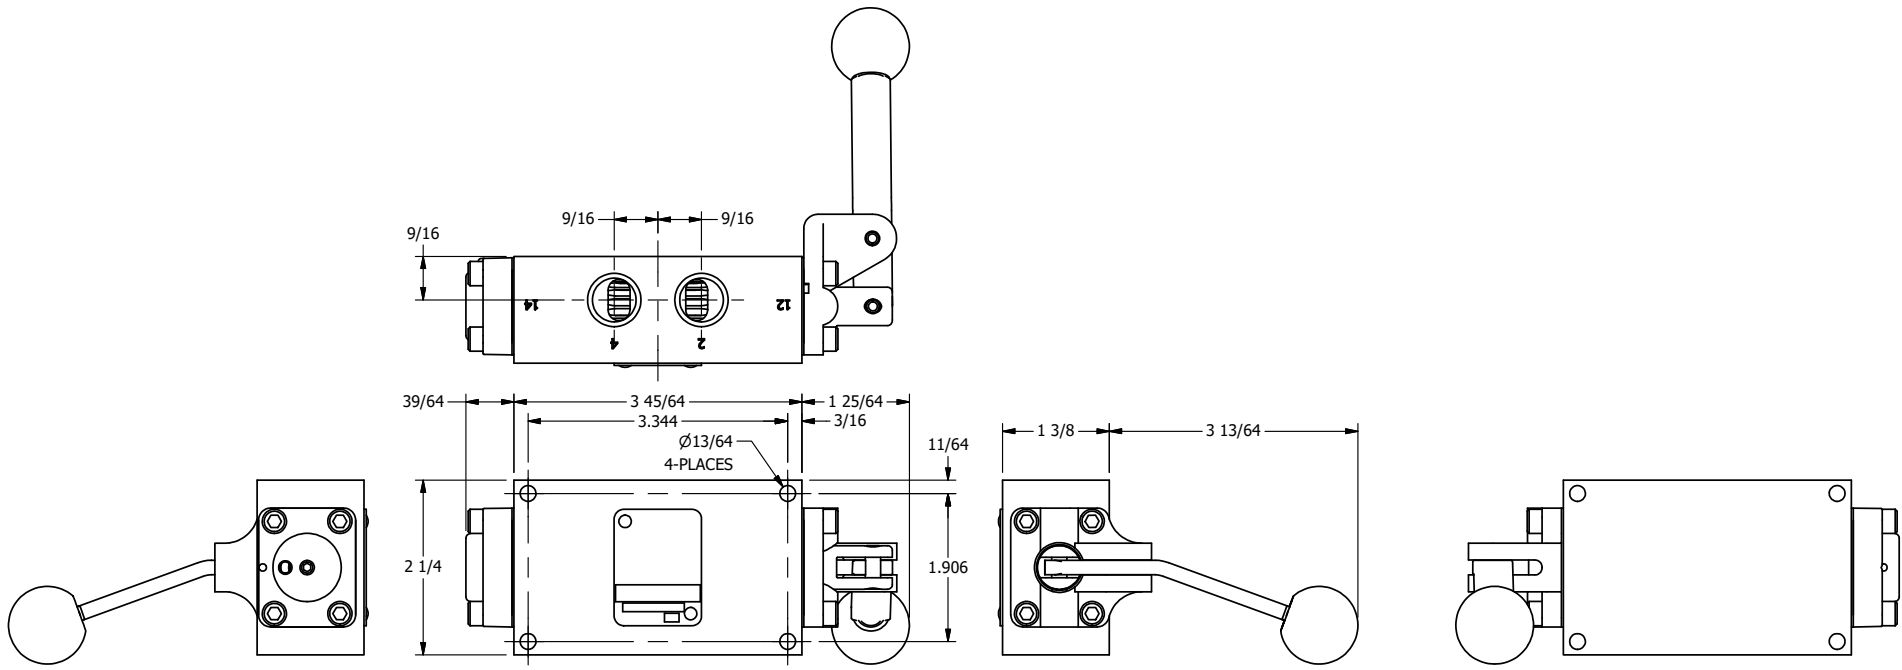

4

3

2

1

B

B

A

A

AAA
PRODUCTS
INTERNATIONAL

**AAA PRODUCTS
INTERNATIONAL**
7114 Harry Hines Blvd
Dallas, TX 75235

TITLE: 3/8" SIDE PORT, LEVER, 3 POS,
SPR REGEN CTR, BNT LVR RT,
HVY DTY, RED KNOB, 180D LVR

DRAWING NO.:
DIM_HY3DBRHJT

4

3

2

1

THE INFORMATION CONTAINED WITHIN THIS DOCUMENT IS PROPRIETARY TO AAA PRODUCTS AND MAY NOT BE DISCLOSED WITHOUT PRIOR WRITTEN CONSENT