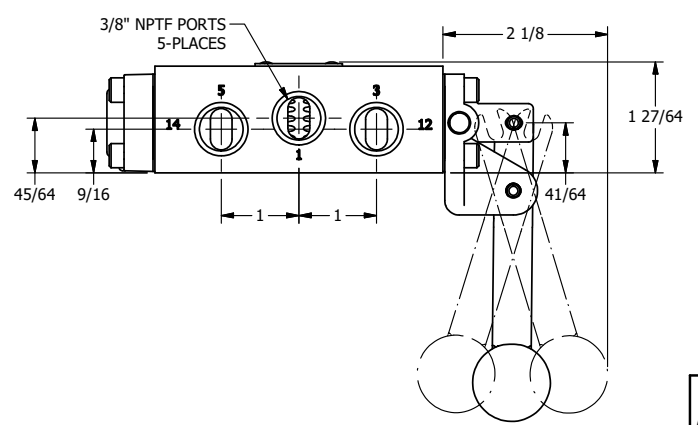

AAA
PRODUCTS
INTERNATIONAL

AAA PRODUCTS INTERNATIONAL
7114 Harry Hines Blvd
Dallas, TX 75235

TITLE: 3/8" SIDE PORT, LEVER, 3 POS,
SPR REGEN CTR, BNT LVR RT, HVY DTY,
RED KNOB, LOCKOUT B, 180D LVR

DRAWING NO.:
DIM_HY3DBRHJLOT