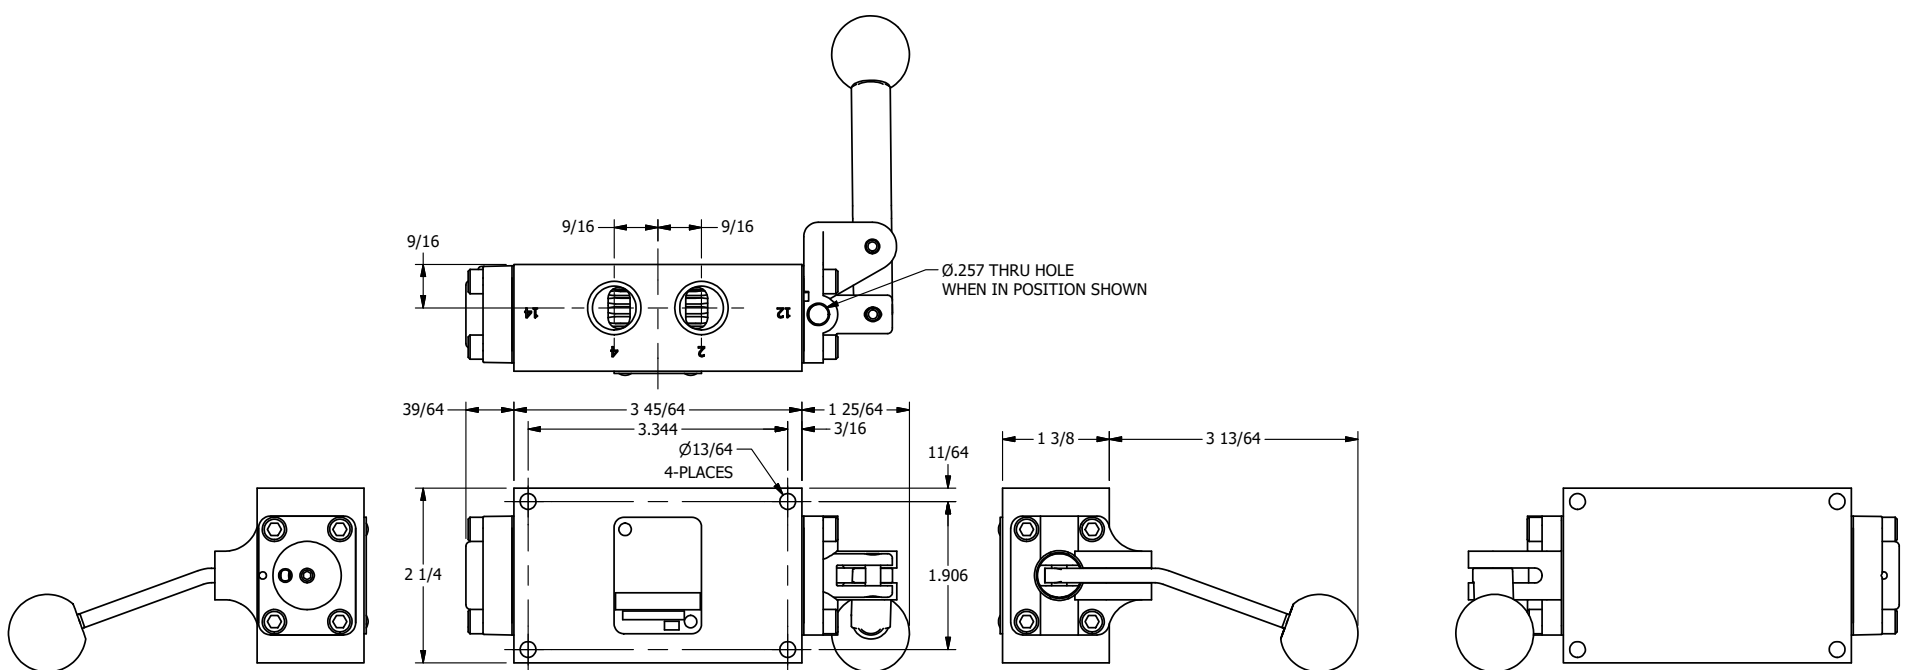

AAA
PRODUCTS
INTERNATIONAL

AAA PRODUCTS INTERNATIONAL
7114 Harry Hines Blvd
Dallas, TX 75235

TITLE: 3/8" SIDE PORT, LEVER, 3 POS,
SPR REGEN CTR, BNT LVR RT, HVY DTY,
RED KNOB, LOCKOUT B, 180D LVR

DRAWING NO.:
DIM_HY3DBRHJLOT