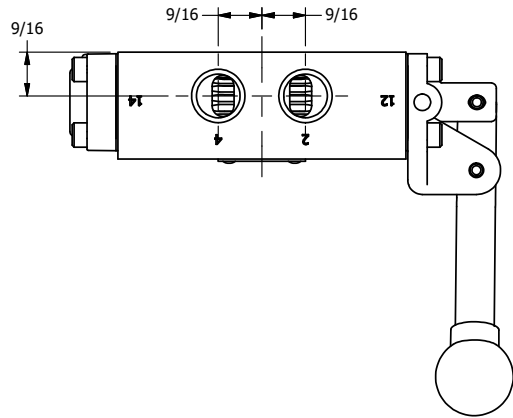

4

3

2

1

AAA
PRODUCTS
INTERNATIONAL

AAA PRODUCTS INTERNATIONAL
7114 Harry Hines Blvd
Dallas, TX 75235

TITLE: 3/8" SIDE PORT, LEVER, 3 POS,
SPR REGEN CTR,
BENT LVR RT, HVY DTY

DRAWING NO.:
DIM_HY3DBRH