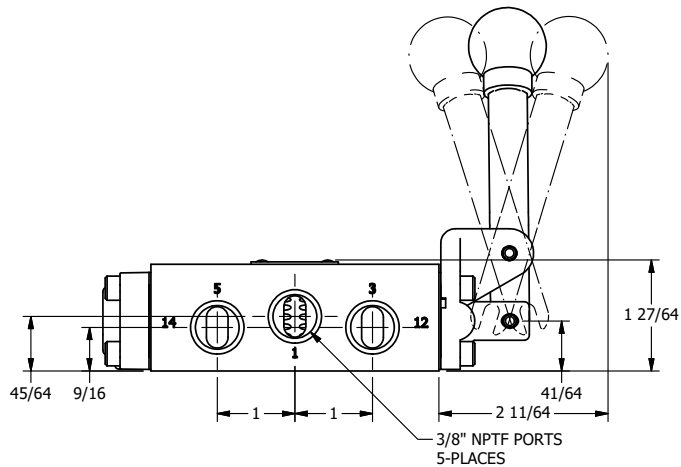

4

3

2

1

AAA
PRODUCTS
INTERNATIONAL

AAA PRODUCTS INTERNATIONAL
7114 Harry Hines Blvd
Dallas, TX 75235

TITLE: 3/8" SIDE PORT, LEVER, 3 POS,
SPR REGEN CTR,
BENT LVR RT, HVY DTY

DRAWING NO.:
DIM_HY3DBRH