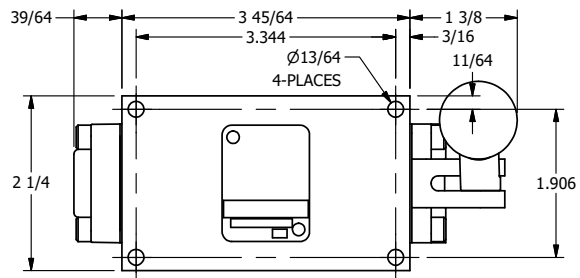

4

3

2

1

AAA
PRODUCTS
INTERNATIONAL

AAA PRODUCTS INTERNATIONAL
7114 Harry Hines Blvd
Dallas, TX 75235

TITLE: 3/8" SIDE PORT, LEVER, 3 POS,
SPR REGEN CTR,
BENT LVR RT, HVY DTY

DRAWING NO.:
DIM_HY3DBRH