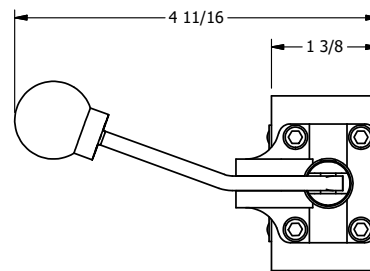

4

3

2

1

AAA
PRODUCTS
INTERNATIONAL

AAA PRODUCTS INTERNATIONAL
7114 Harry Hines Blvd
Dallas, TX 75235

TITLE: 3/8" SIDE PORT, LEVER, 3 POS,
SPR REGEN CTR,
BENT LVR RT, HVY DTY

DRAWING NO.:
DIM_HY3DBRH