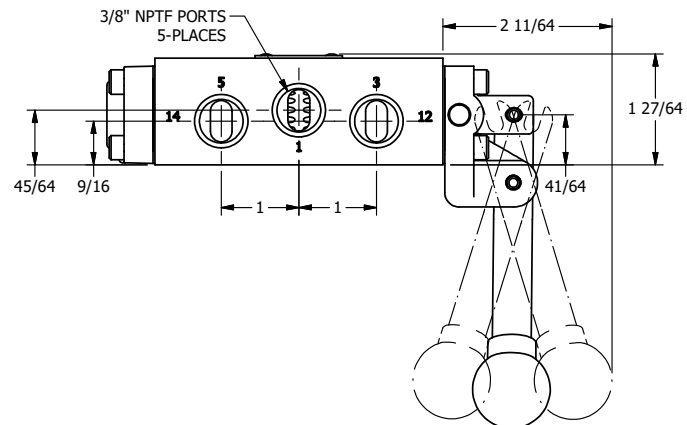

AAA
PRODUCTS
INTERNATIONAL

**AAA PRODUCTS
INTERNATIONAL**
7114 Harry Hines Blvd
Dallas, TX 75235

TITLE: 3/8" SIDE PORT, LEVER, 3 POS,
SPR REGEN CTR,
BNT LVR RT, PINLOCK ABC, 180D LVR

DRAWING NO.:
DIM_HY3DBRET