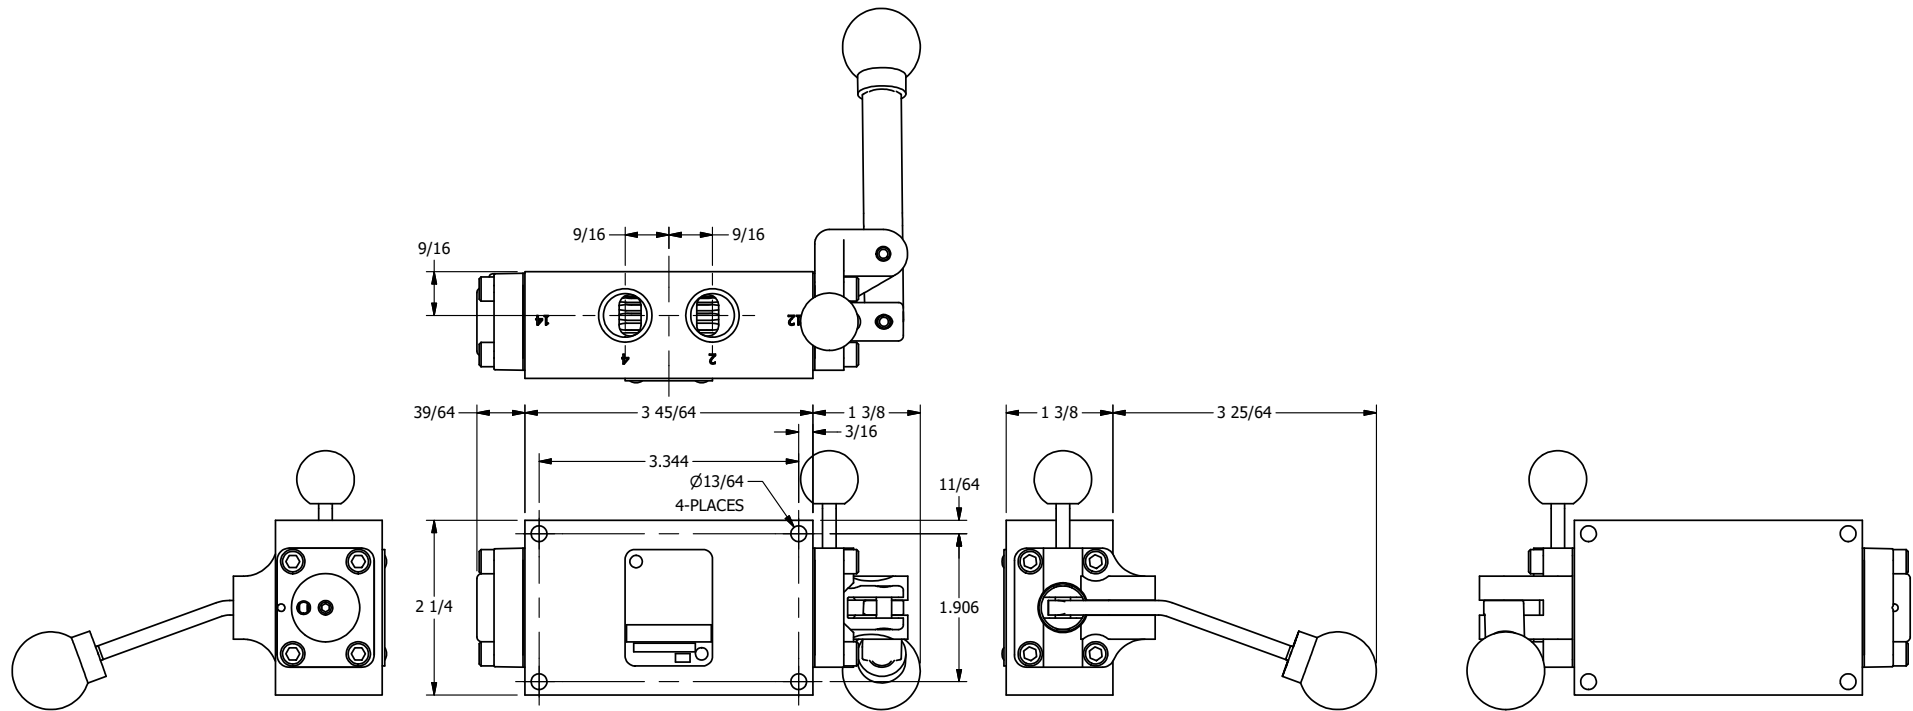

4

3

2

1

B

B

A

A

AAA
PRODUCTS
INTERNATIONAL

**AAA PRODUCTS
INTERNATIONAL**
7114 Harry Hines Blvd
Dallas, TX 75235

TITLE: 3/8" SIDE PORT, LEVER, 3 POS,
SPR REGEN CTR,
BNT LVR RT, PINLOCK ABC, 180D LVR

DRAWING NO.:
DIM_HY3DBRET

4

3

2

1

THE INFORMATION CONTAINED WITHIN THIS DOCUMENT IS PROPRIETARY TO AAA PRODUCTS AND MAY NOT BE DISCLOSED WITHOUT PRIOR WRITTEN CONSENT